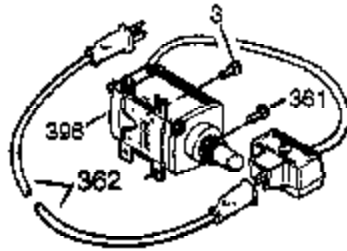

OPTIONAL 110-120 VOLT
STARTER MOTOR KIT