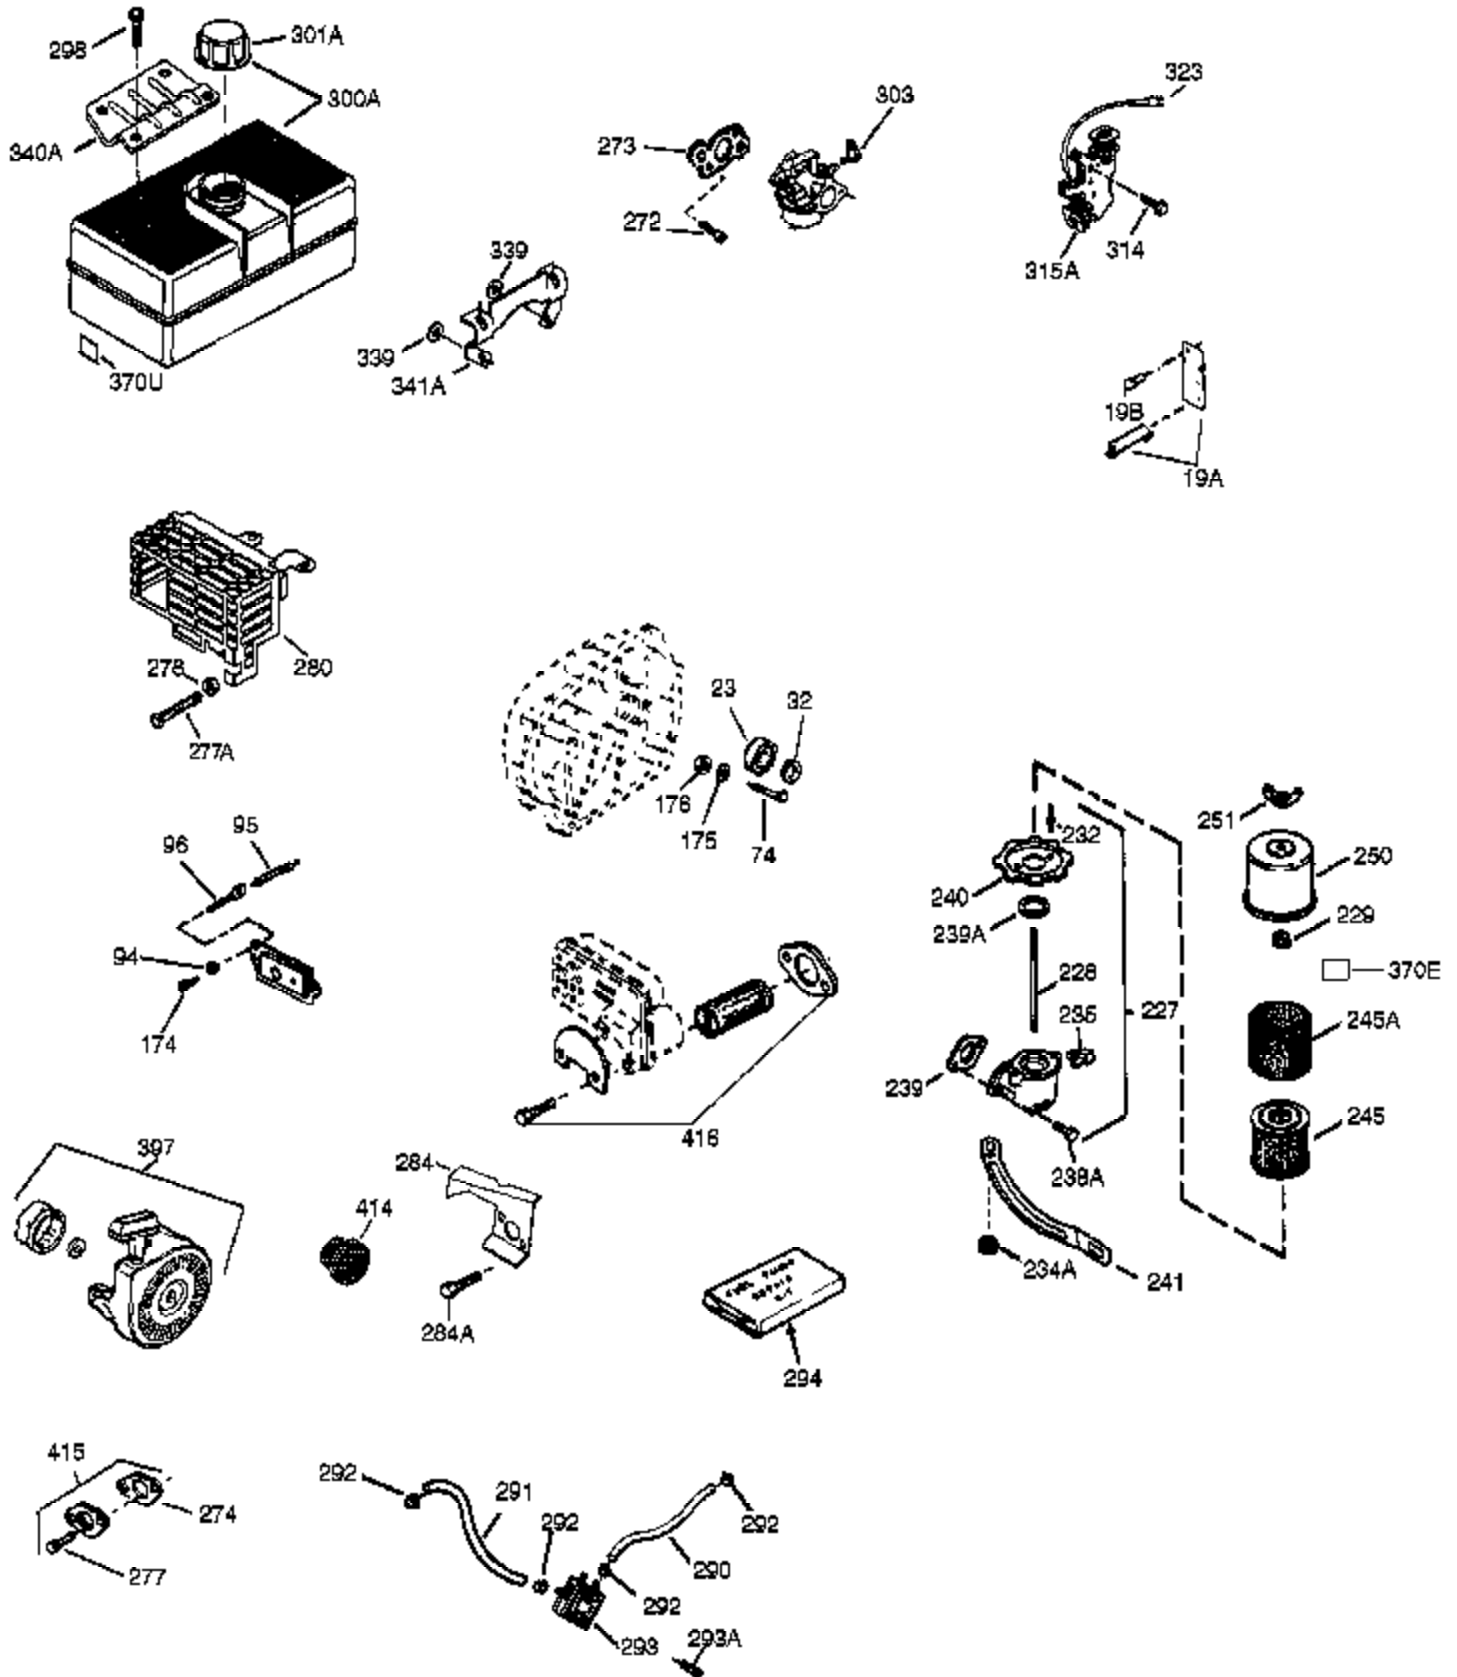

Ref #	Part Number	Qty	Description
94	651016	1	Lock Nut, 10-32
95	30886A	1	Extension Spring
96	30845A	1	R.P.M. Adjusting Bolt
174	650128	2	Screw, 10-24 x 1/2"
238	651081	2	Screw, 10-32 x 15/32"
239	27272A	1	* Air Cleaner Gasket
240	33266	1	Air Cleaner Body
245	33268	1	Air Cleaner Filter
250	33269A	1	Air Cleaner Cover
251	37444	1	Wing Nut, 1/4-20
277	651036	1	Screw, 5/16-18 x 3-31/32"
278	28212	1	Spacer
280	36799A	1	Heat Shield
290	30962	1	Fuel Line
292	26460	2	Fuel Line Clamp
298	650665	2	Screw, 1/4-15 x 3/4"
416	34479A	1	Apark Arrestor Kit (Incl. 417)
417	650696	2	Screw, 5/16-18 x 2-45/64"