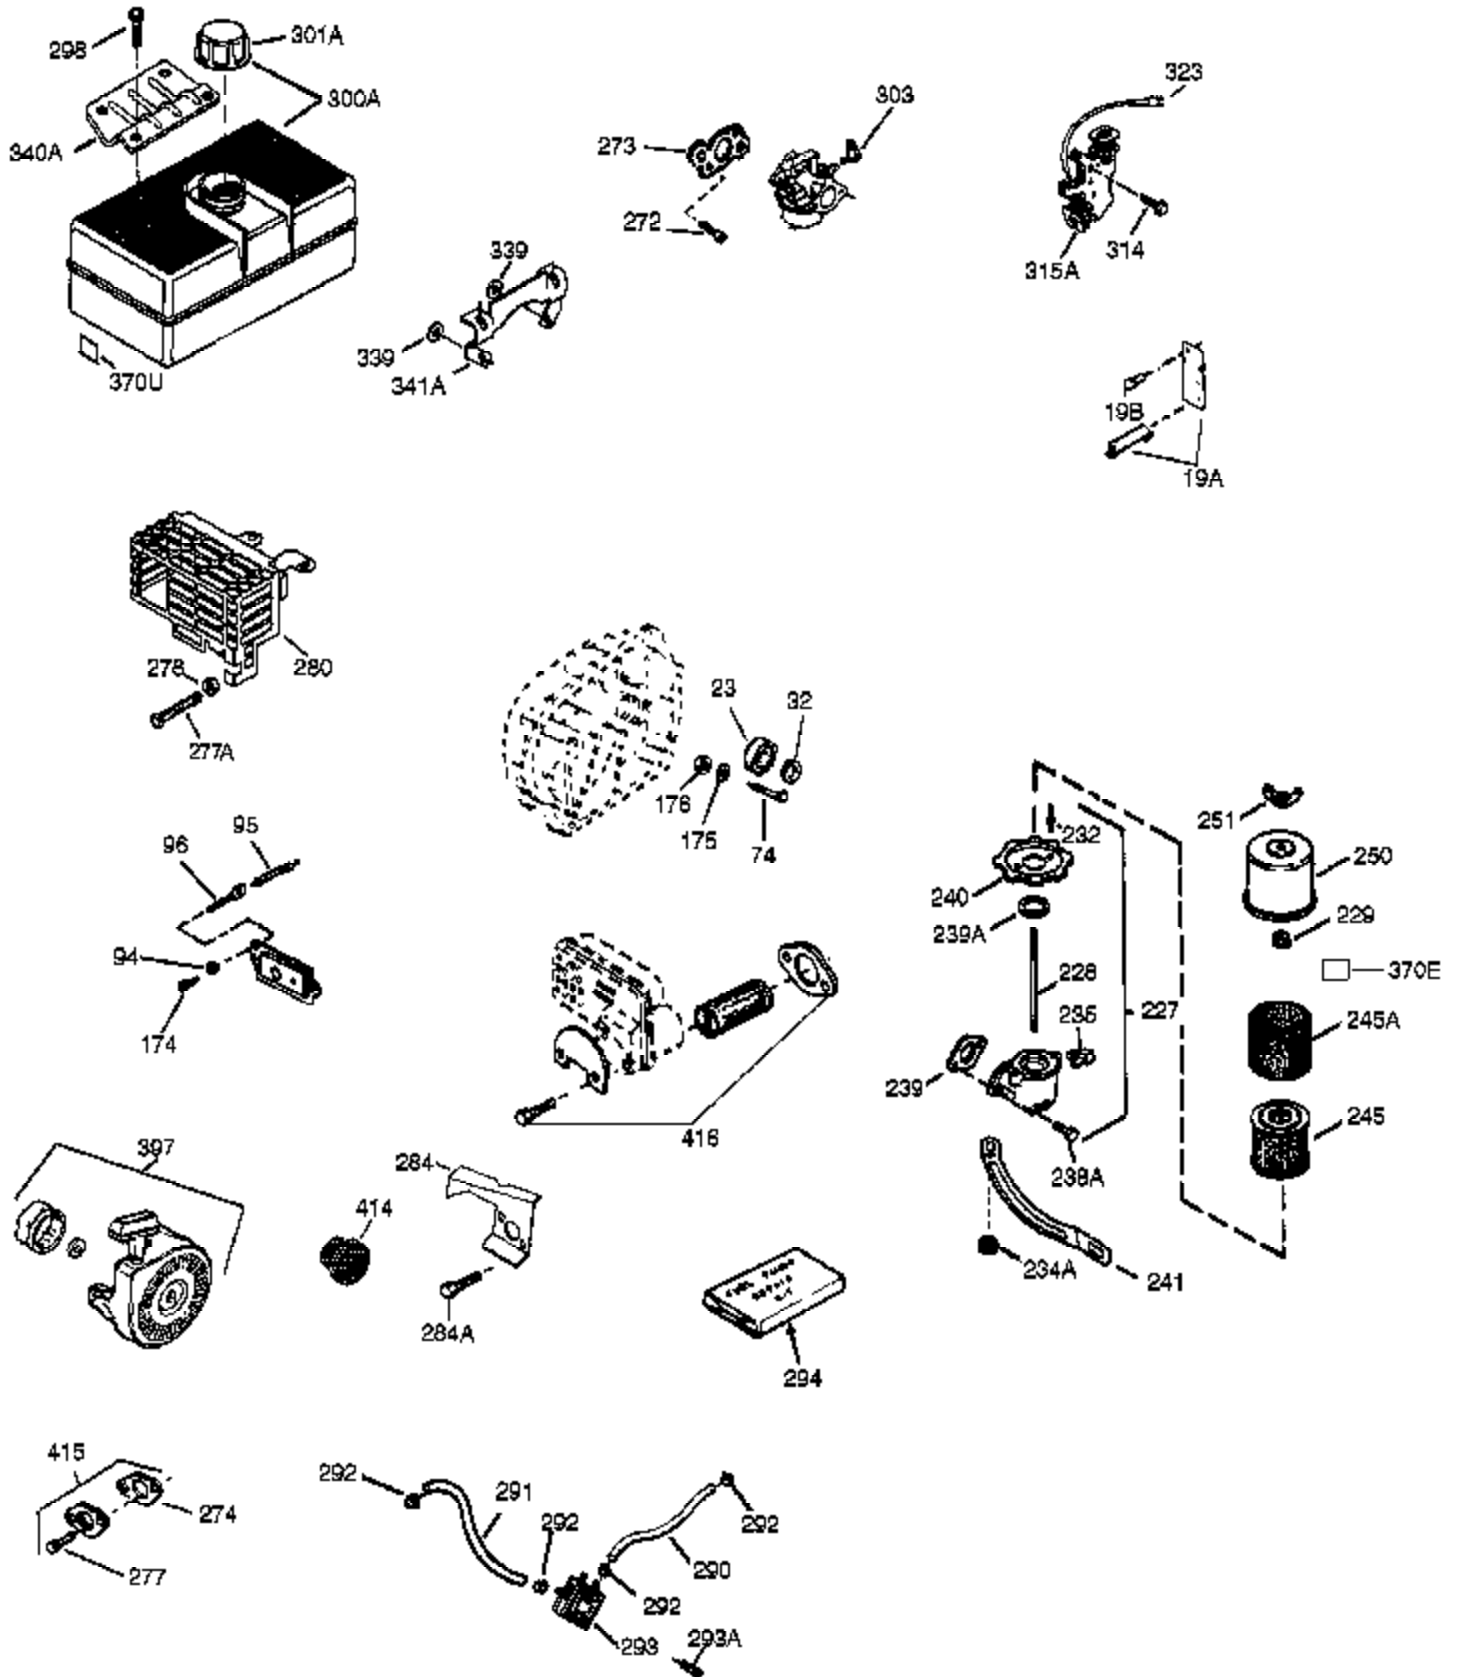

Ref #	Part Number	Qty	Description
94	651016	1	Lock Nut, 10-32
95	30886A	1	Extension Spring
96	30845A	1	R.P.M. Adjusting Bolt
174	650128	2	Screw, 10-24 x 1/2"
238	28820	2	Screw, 10-32 x 1/2"
239	27272A	1	* Air Cleaner Gasket
240	33266	1	Air Cleaner Body
245	33268	1	Air Cleaner Filter
250	33269A	1	Air Cleaner Cover
251	37444	1	Wing Nut, 1/4-20
277A	651036	1	Screw, 5/16-18 x 3-31/32"
277	650729	1	Screw, 5/16-18 x 3-3/16
278	36908	1	Spacer
280	36799A	1	Heat Shield
290	30705	1	Fuel Line
292	26460	4	Fuel Line Clamp
298	650665	2	Screw, 1/4-15 x 3/4"
416	34479A	1	Apark Arrestor Kit (Incl. 417)
417	650696	2	Screw, 5/16-18 x 2-45/64"