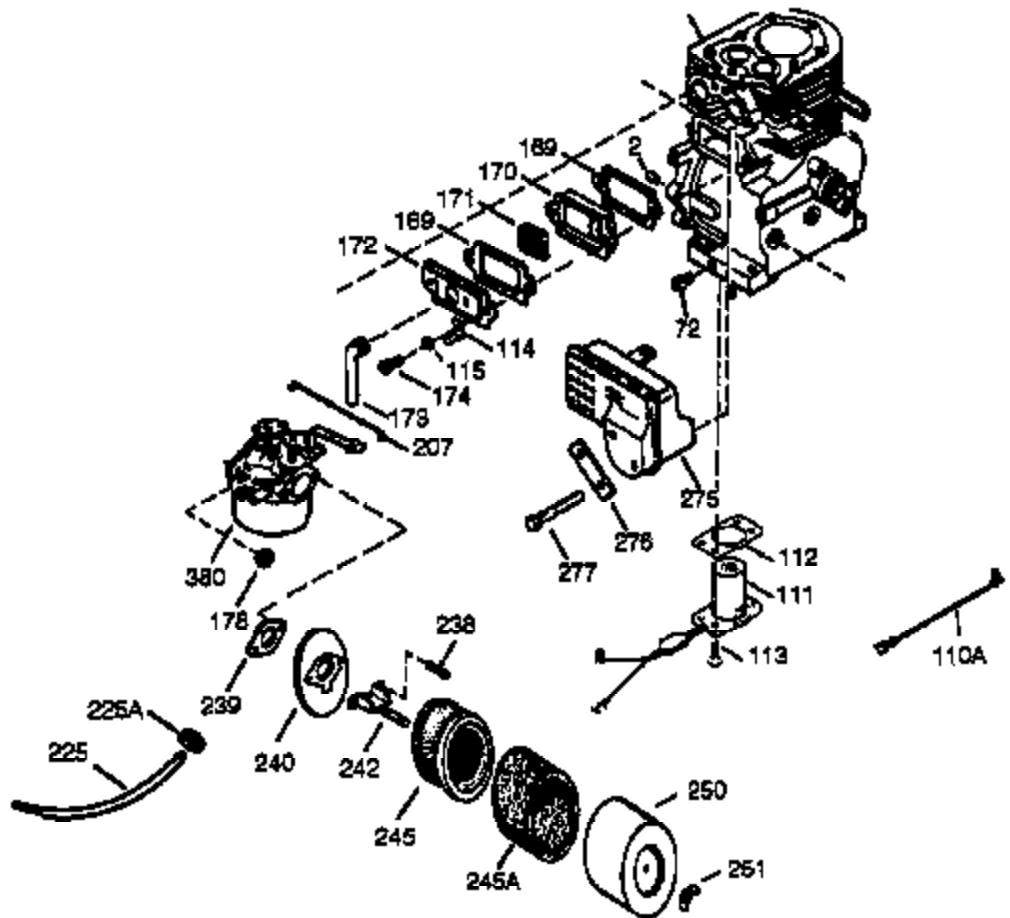

OPTIONAL MUFFLER (QUIET)