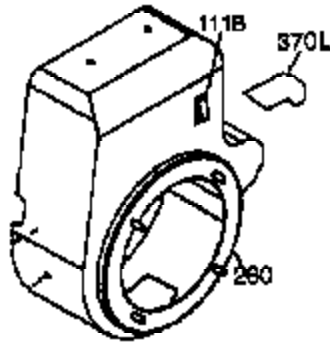

OPTIONAL MUFFLER (QUIET)