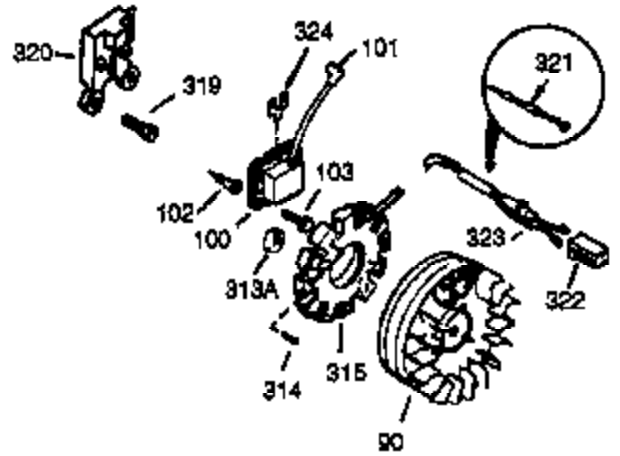

OPTIONAL MUFFLER (QUIET)