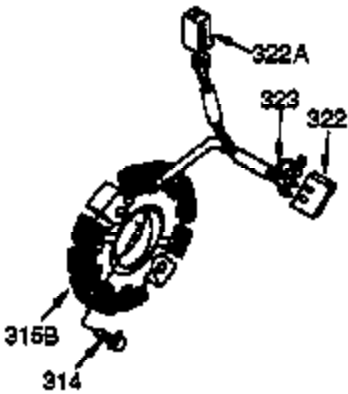

OPTIONAL MUFFLER (QUIET)