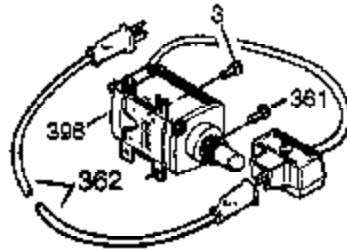

OPTIONAL 110-120 VOLT
STARTER MOTOR KIT