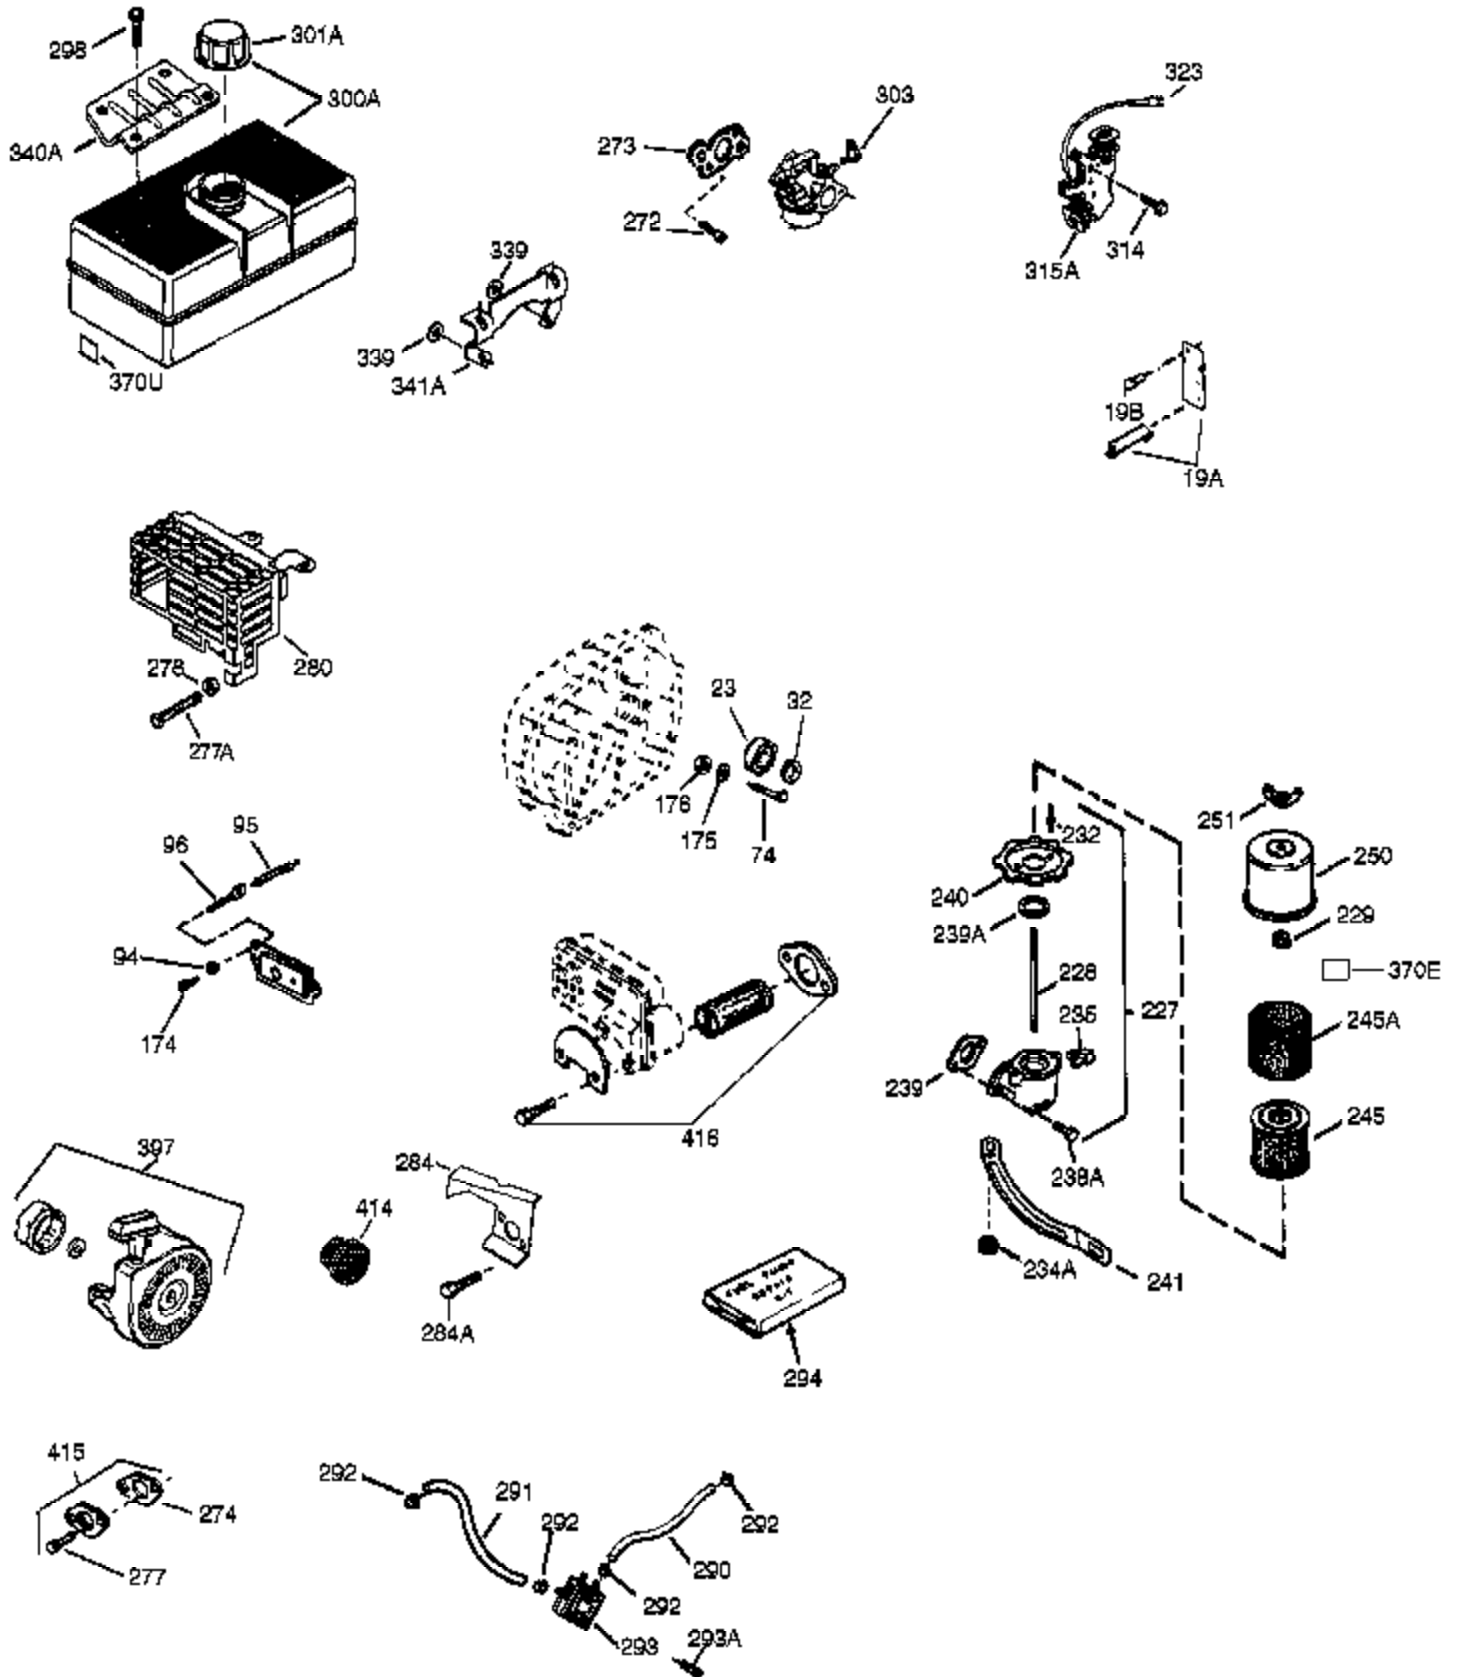

Ref #	Part Number	Qty	Description
19A	34663	1	Extension Spring
19B	28942	1	Screw, 10-32 x 3/8"
23	33627	1	Ball Bearing
32	33628	1	Washer
74	31855	2	Bearing Retainer
174	650128	2	Screw, 10-24 x 1/2"
175	650778	2	Lock Washer
176	650580	2	Lock Nut, 10-24
235	28566	1	Air Cleaner Elbow Fitting
238	28820	2	Screw, 10-32 x 1/2"
239	27272A	1	* Air Cleaner Gasket
240	37104	1	Air Cleaner Body
245A	35881	1	Air Cleaner Filter
245	33268	1	Air Cleaner Filter
250	33269A	1	Air Cleaner Cover
251	650513	1	Wing Nut, 1/4-20
272	30196	2	Screw, 5/16-18 x 3/4"
273	34349A	1	Carburetor Flange
274	35865	1	Exhaust Gasket
277	650273	2	Screw, 5/16-18 x 5/8"
278	26073	1	Washer
280	37077	1	Heat Shield
284A	30196	2	Screw, 5/16-18 x 3/4"
284	34390	1	Muffler Deflector
290	29774	1	Fuel Line
291	30962	1	Fuel Line
292	26460	4	Fuel Line Clamp
293A	650517	2	Screw, 1/4-20 x 27/32"
293	35812	1	Pulse Pump (Incl. 294)
294	35791	1	Pulse Pump Repair Kit
298	650665	2	Screw, 1/4-15 x 3/4"
314	650873	1	Screw, 1/4-20 x 3/4"
323	610922	1	Terminal
339	35880	2	Spacer
340A	34259	1	Fuel Tank Bracket
341A	34258A	1	Fuel Tank Bracket