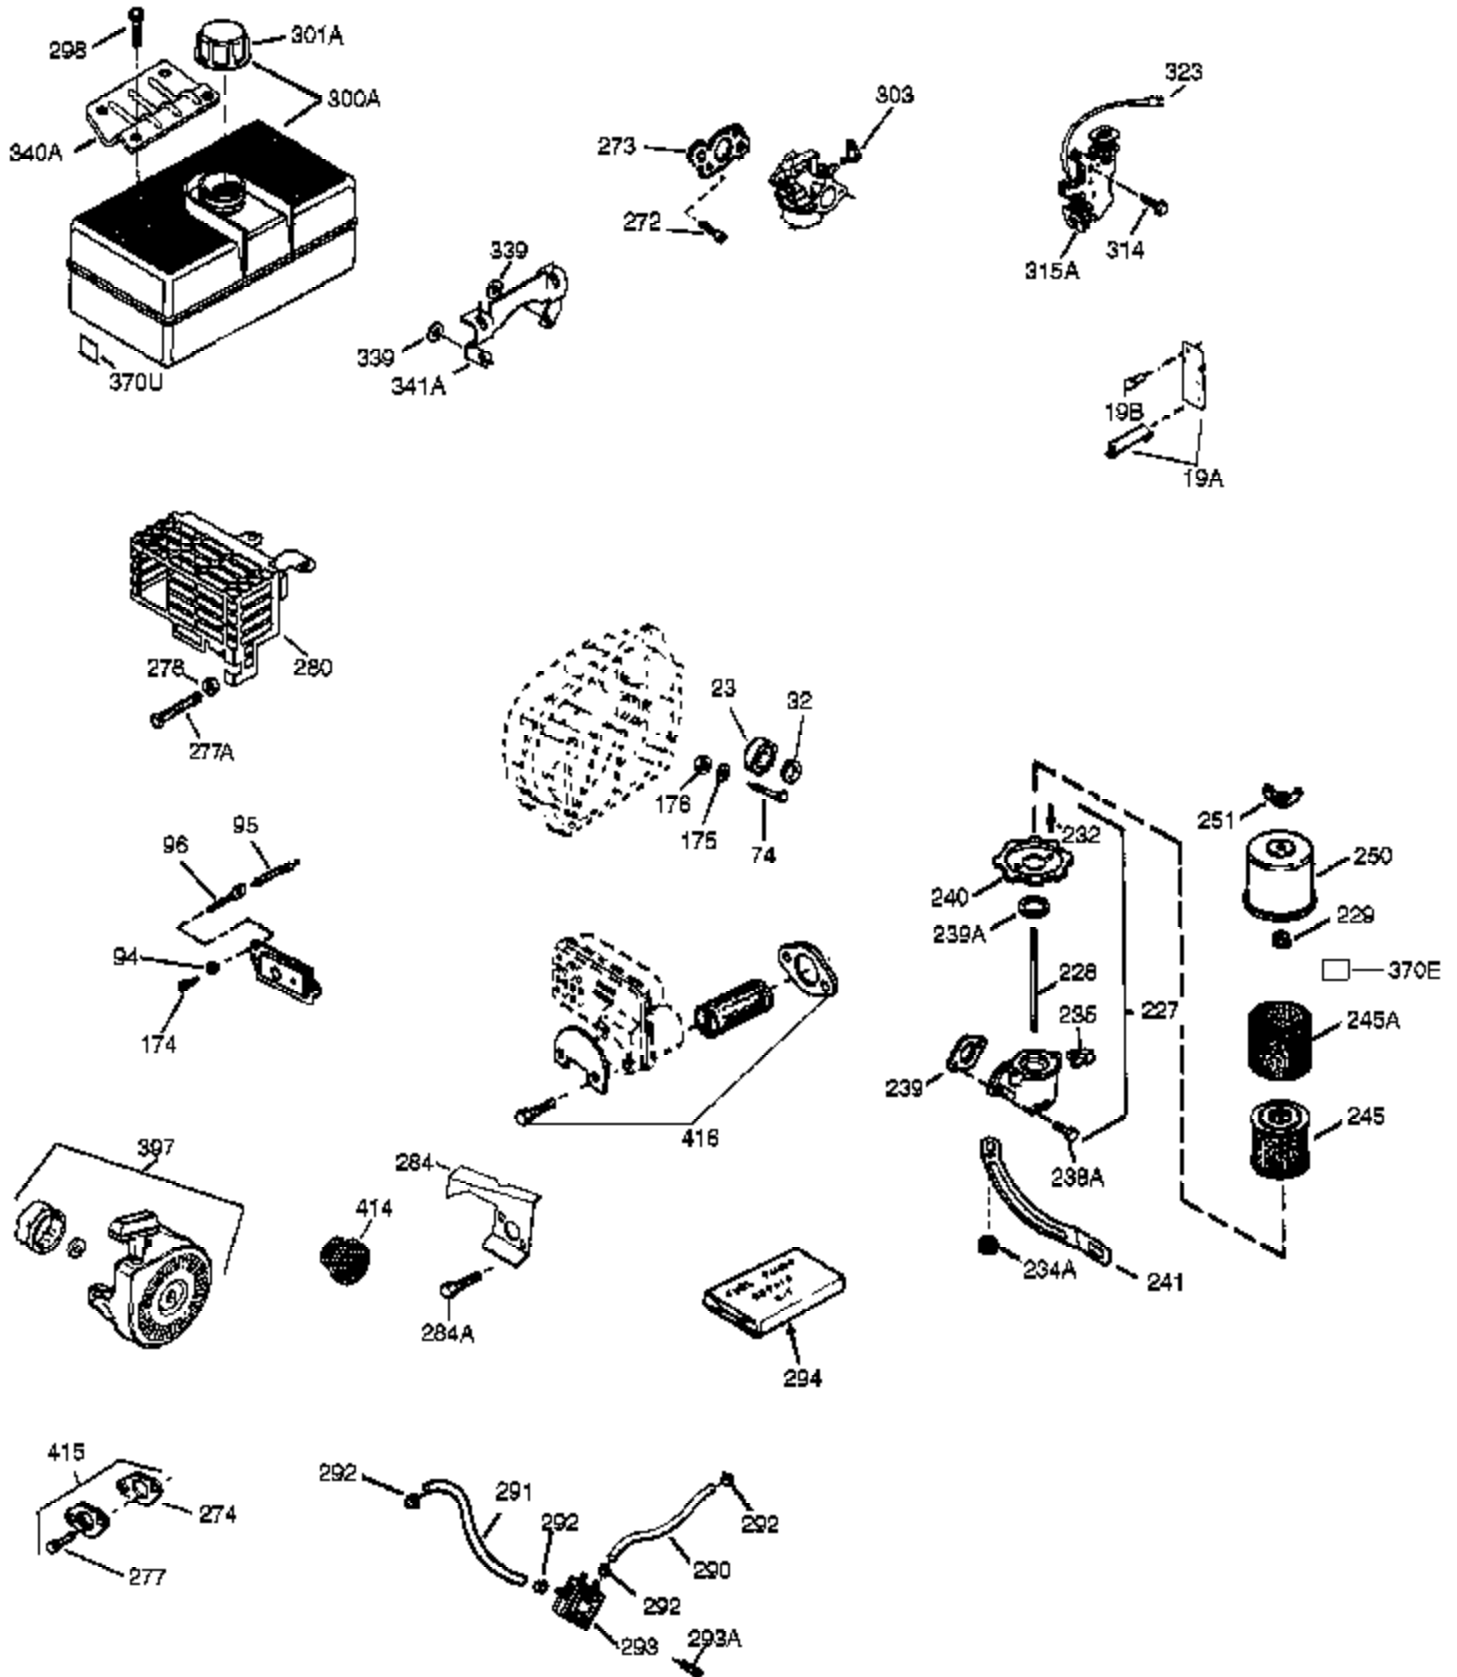

Ref #	Part Number	Qty	Description
23	33627	1	Ball Bearing
32	33628	1	Washer
74	31855	2	Bearing Retainer
94	651016	1	Lock Nut, 10-32
95	30886A	1	Extension Spring
96	30845A	1	R.P.M. Adjusting Bolt
174	650128	2	Screw, 10-24 x 1/2"
175	650778	2	Lock Washer
176	650580	2	Lock Nut, 10-24
238	28820	2	Screw, 10-32 x 1/2"
239	27272A	1	* Air Cleaner Gasket
240	33266	1	Air Cleaner Bracket
245	33268	1	Air Cleaner Filter
250	33269A	1	Air Cleaner Cover
251	650513	1	Wing Nut, 1/4-20
277	650729	2	Screw, 5/16-18 x 3-3/16"
291	30705	1	Fuel Line
292	26460	4	Fuel Line Clamp
314	650873	2	Screw, 1/4-20 x 3/4"
323	611118	1	Terminal
416	34479A	1	Spark Arrestor Kit (Incl. 417)(Optional)
417	650696	2	Screw, 5/16-18 x 2-45/64" (Optional)