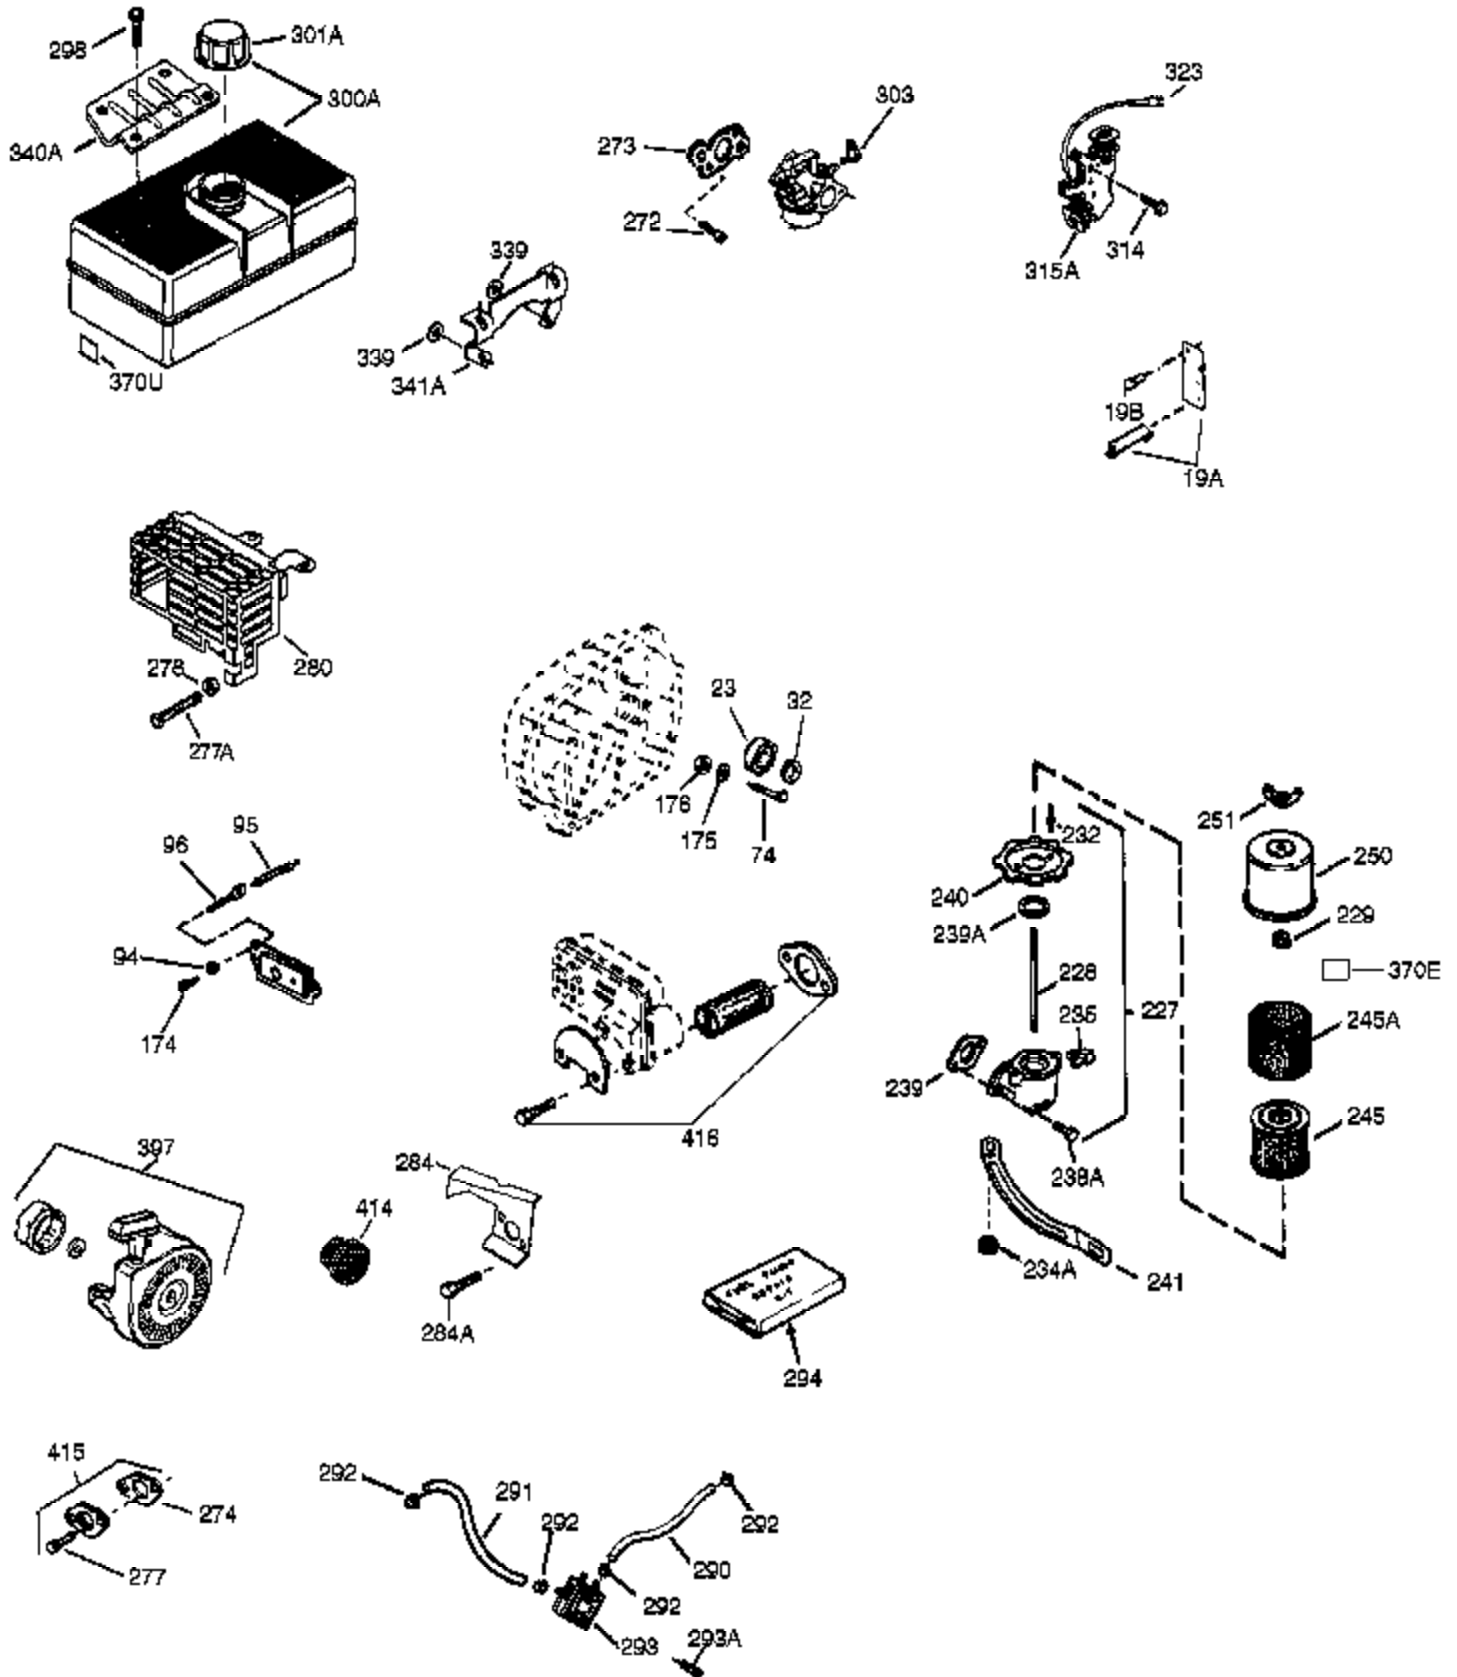

Ref #	Part Number	Qty	Description
174	650128	2	Screw, 10-24 x 1/2"
238	28820	2	Screw, 10-32 x 1/2"
239	27272A	1	* Air Cleaner Gasket
240	37104	1	Air Cleaner Body
245	33268	1	Air Cleaner Filter
250	33269A	1	Air Cleaner Cover
251	650513	1	Wing Nut, 1/4-20
277	650729	2	Screw, 5/16-18 x 3-3/16"
290	30705	1	Fuel Line
292	26460	2	Fuel Line Clamp
298	650665	2	Screw, 1/4-15 x 3/4"
311	35942	1	Dipstick
370J	35703	1	Throttle Decal