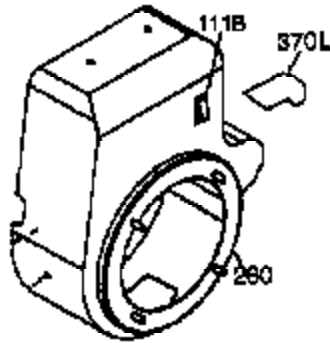

OPTIONAL MUFFLER
(QUIET)