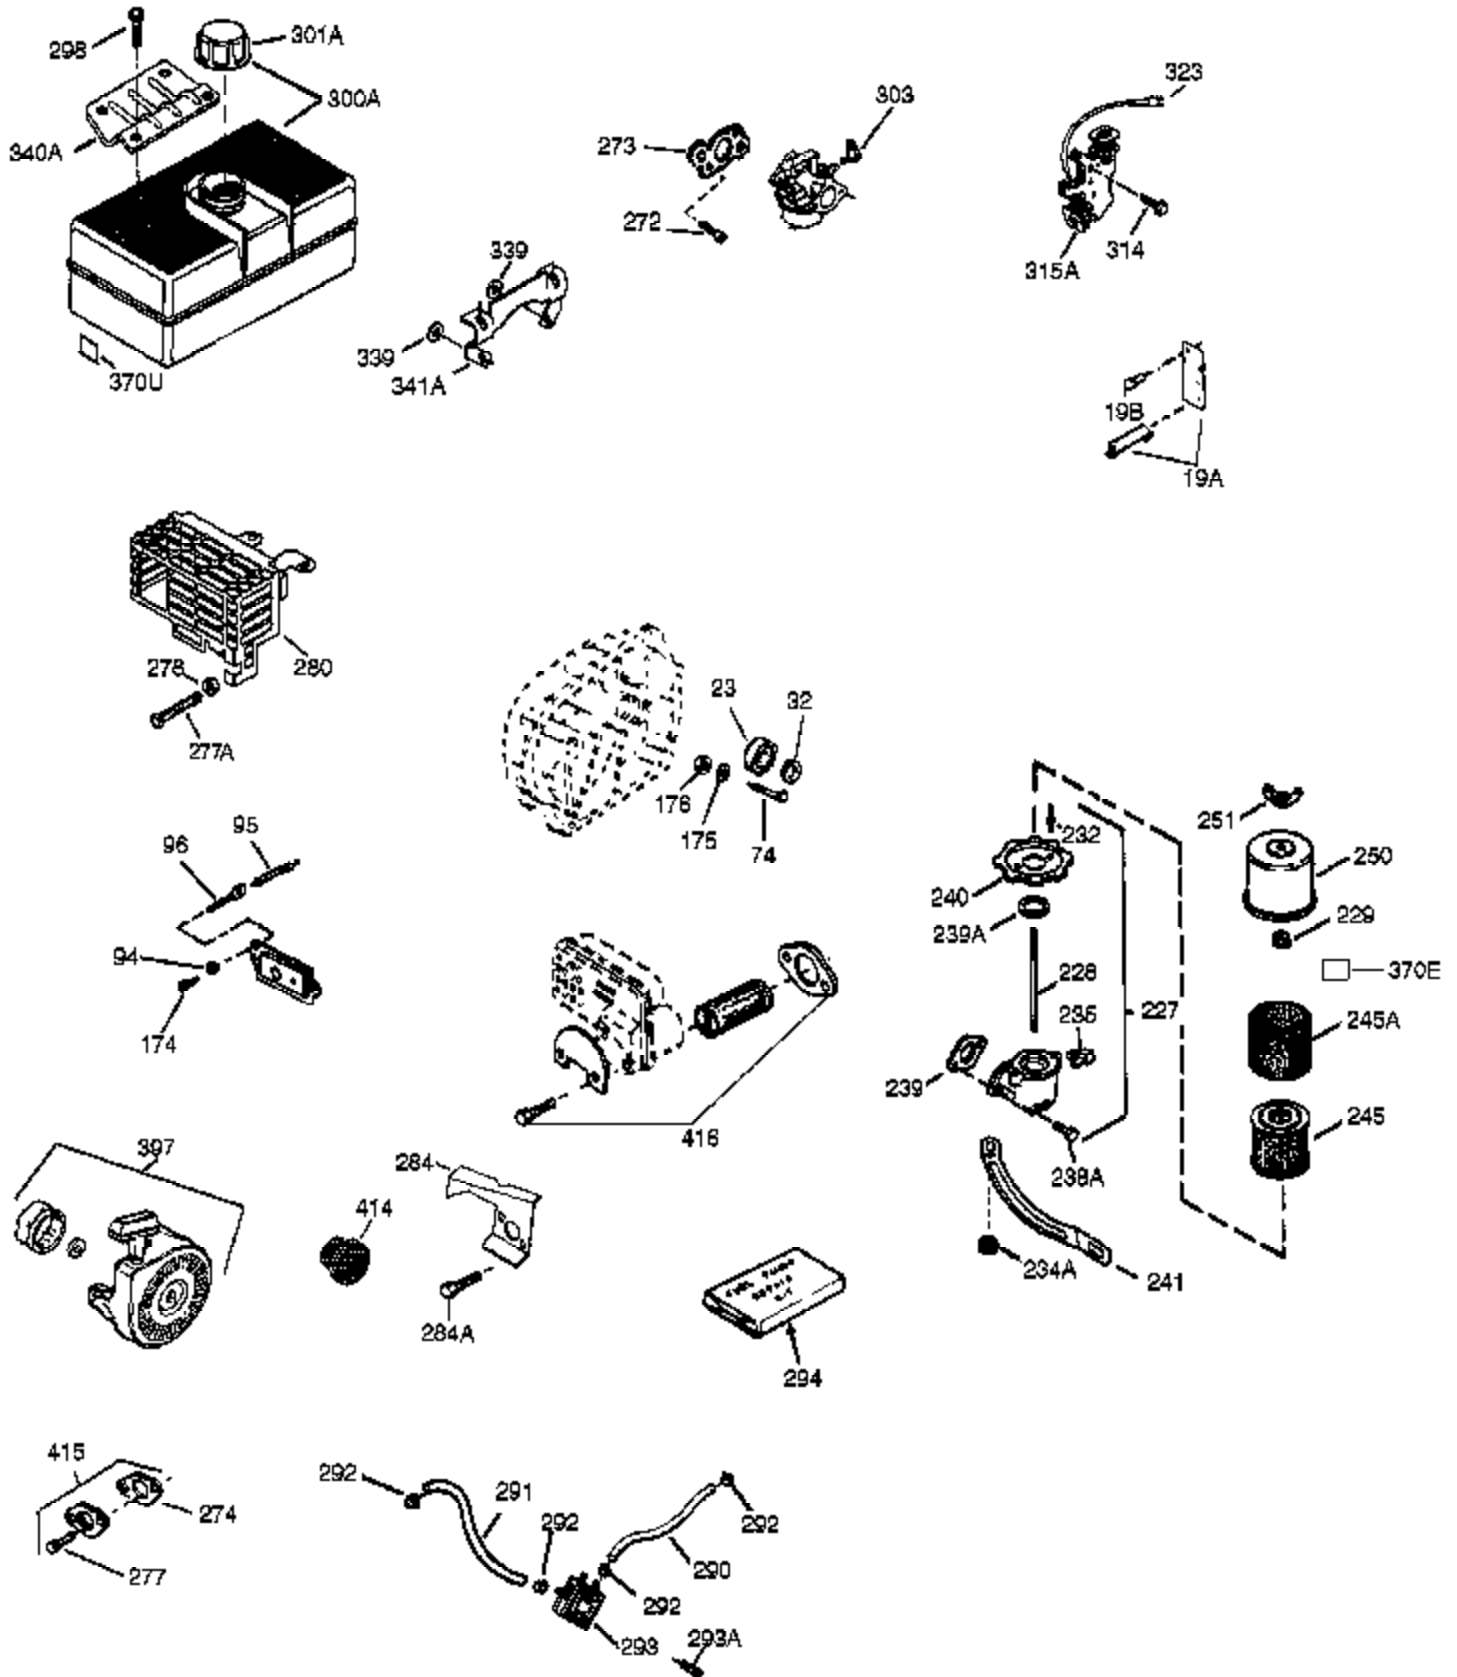

Engine Parts List #2

Ref #	Part Number	Qty	Description
23	33627	1	Ball Bearing
32	33628	1	Washer
74	31855	2	Bearing Retainer
174	650128	2	Screw, 10-24 x 1/2"
175	650778	2	Lock Washer
176	650580	2	Lock Nut, 10-24
227	35044	1	Air Cleaner Elbow
228	650851	1	Stud, 1/4-20 x 8.1
232	0	2	Pop Rivet (Purchase Locally)
234	650852	1	Nut, 1/4-20
235	30675	1	Air Cleaner Elbow Fitting
238	650163	2	Screw, 10-32 x 7/8"
239	27272A	1	* Air Cleaner Gasket
239A	34698A	1	Air Cleaner Gasket
240	34699	1	Air Cleaner Bracket
245	34700B	1	Air Cleaner Filter
245A	34703	1	Air Cleaner Filter
250	37278	1	Air Cleaner Cover
251	650886	1	Wing Nut, 1/4-20
277	650729	2	Screw, 5/16-18 x 3-3/16"
290	30962	1	Fuel Line
292	26460	2	Fuel Line Clamp
298	650665	2	Screw, 1/4-15 x 3/4"
370J	35703	1	Throttle Decal
370E	37293	1	Air Cleaner Decal
416	34479A	1	Spark Arrestor Kit (Optional)