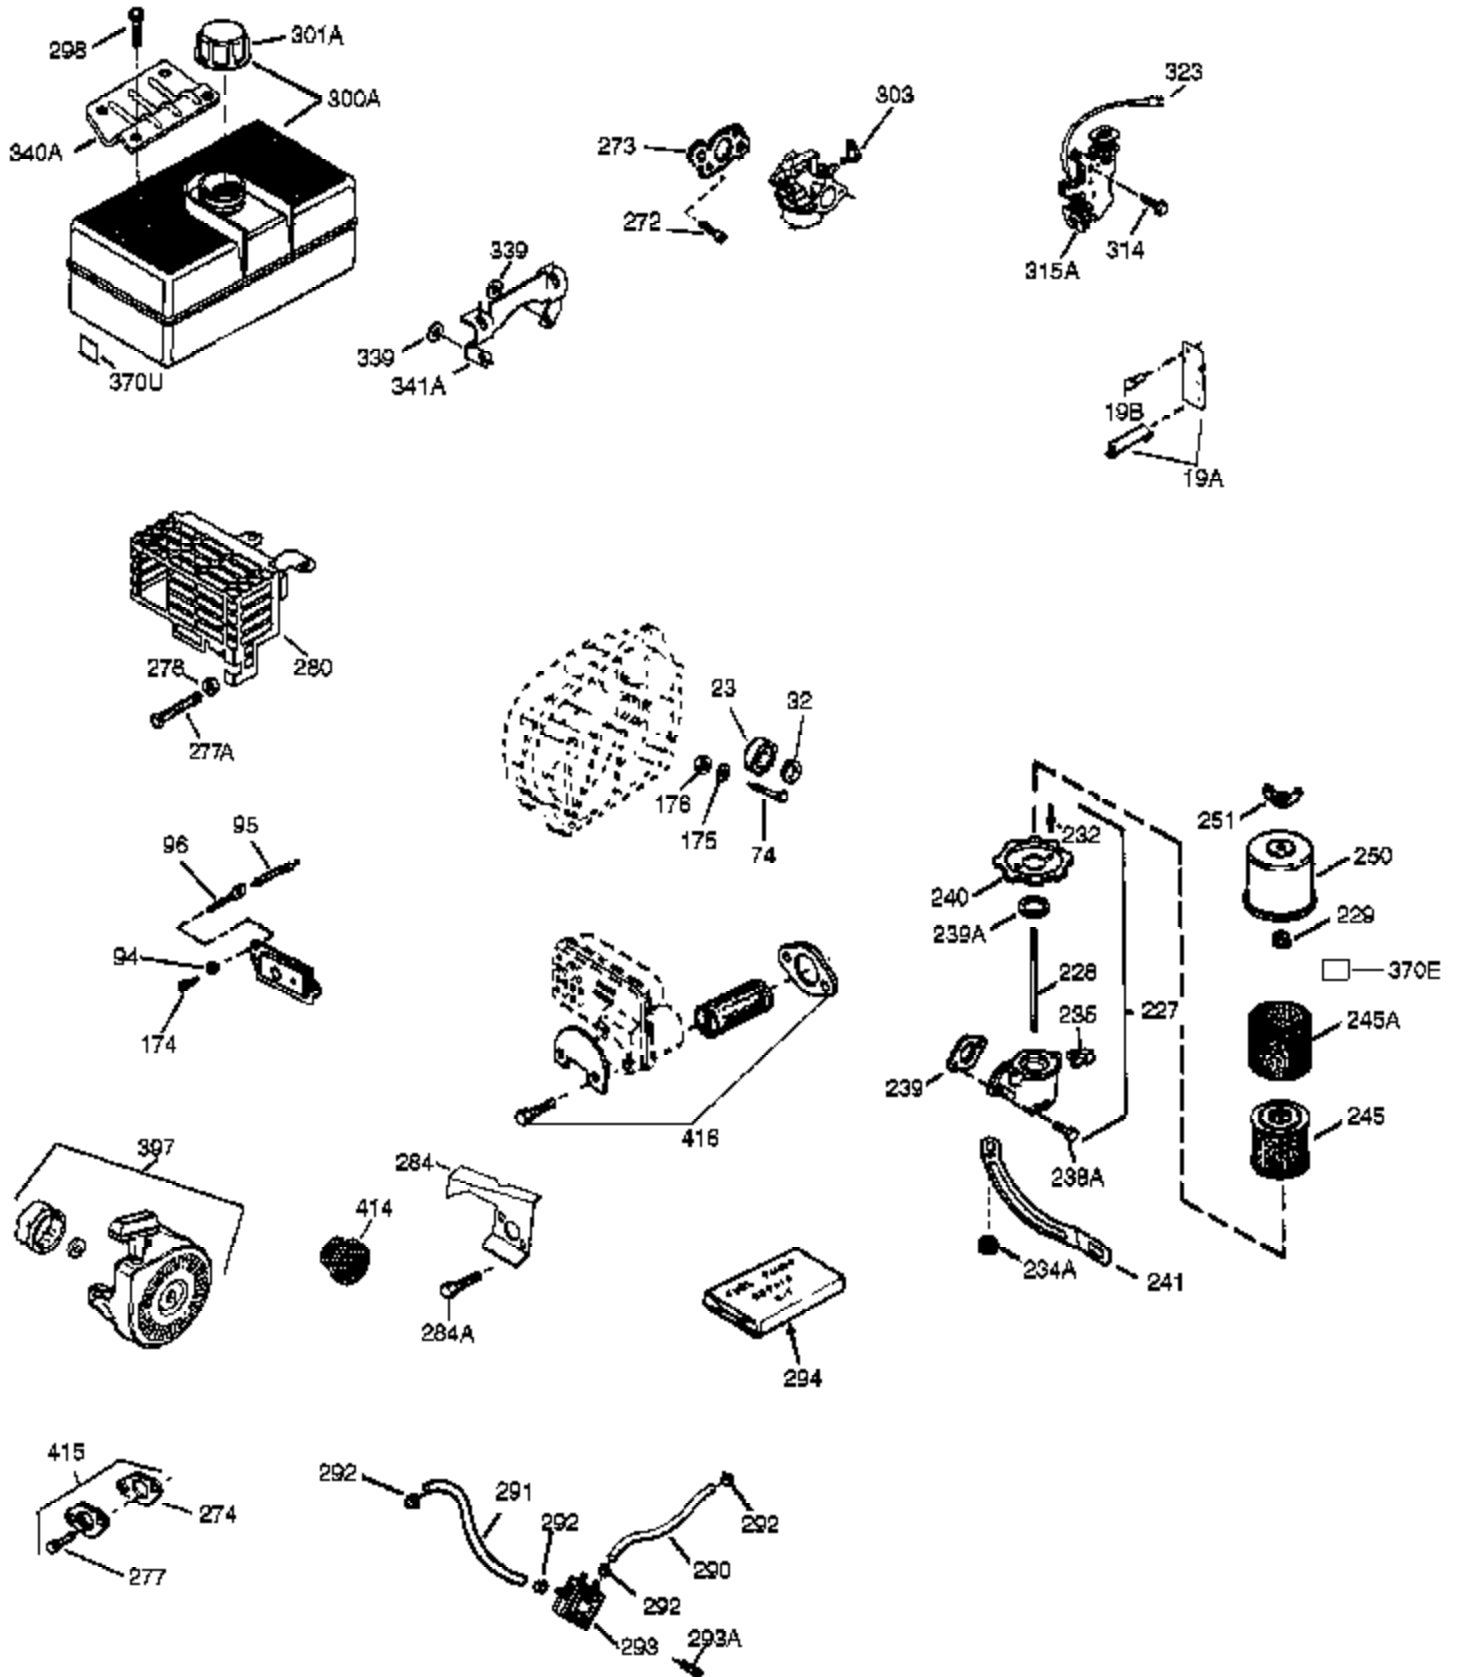

Engine Parts List #2

Ref #	Part Number	Qty	Description
23	33627	1	Ball Bearing
32	33628	1	Washer
74	31855	2	Bearing Retainer
174	650128	2	Screw, 10-24 x 1/2"
175	650778	2	Lock Washer
176	650580	2	Lock Nut, 10-24
227	35044	1	Air Cleaner Elbow
228	650851	1	Stud, 1/4-20 x 8.1
232	0	2	Pop Rivet (Purchase Locally)
234	650852	1	Nut, 1/4-20
235	30675	1	Air Cleaner Elbow Fitting
238	650163	2	Screw, 10-32 x 7/8"
239	27272A	1	* Air Cleaner Gasket
239A	34698A	1	Air Cleaner Gasket
240	34699	1	Air Cleaner Bracket
245	34700A	1	Air Cleaner Filter
245A	34703	1	Air Cleaner Filter
250	34702	1	Air Cleaner Cover
251	650886	1	Wing Nut, 1/4-20
277	650729	2	Screw, 5/16-18 x 3-3/16"
290	30705	1	Fuel Line
292	26460	2	Fuel Line Clamp
298	650665	2	Screw, 1/4-15 x 3/4"
370J	35703	1	Throttle Decal
370E	37089	1	Air Cleaner Decal
416	34479A	1	Spark Arrestor Kit (Optional)