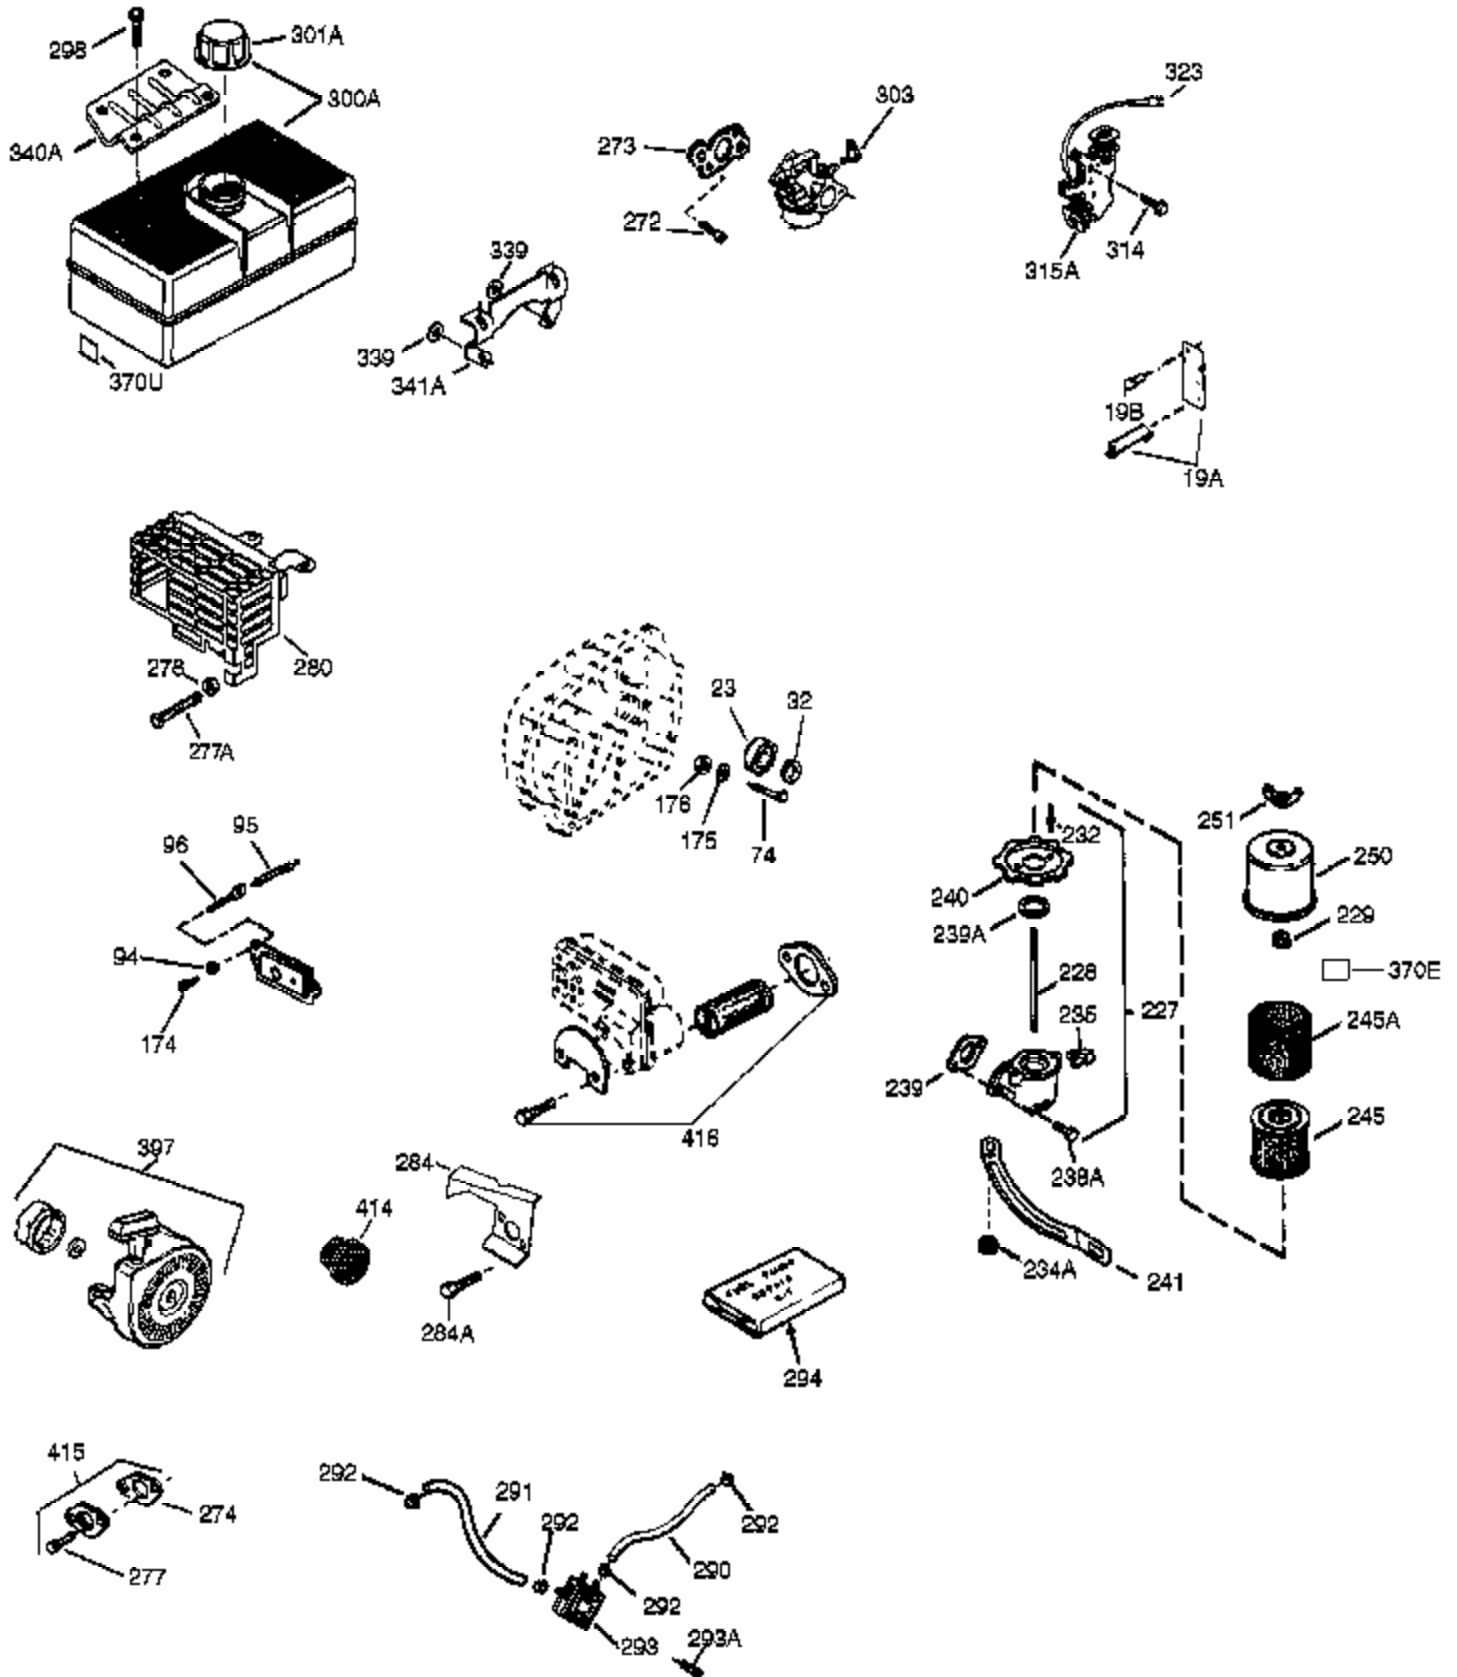

Ref #	Part Number	Qty	Description
174	650128	1	Screw, 10-24 x 1/2"
227	35044		Air Cleaner Elbow Ass'y. (Incl. 228,232,235,239A & 242)
228	650851	1	Stud, 1/4-20 x 8.1
232	0	2	Pop Rivet (Can Be Purchased Locally)
234	650852	1	Nut, 1/4-20
235	30675	1	Air Cleaner Elbow Fitting
238	650163	2	Screw, 10-32 x 7/8"
239	27272A	1	* Air Cleaner Gasket
239A	34698A	1	* Air Cleaner Gasket
240	34699	1	Air Cleaner Bracket
245A	34703	1	Air Cleaner Filter
245	34700A	1	Air Cleaner Filter
250	35602	1	Air Cleaner Cover
251	650886	1	Wing Nut, 1/4-20
277	650729	2	Screw, 5/16-18 x 3-3/16"
290	30705	1	Fuel Line
292	26460	2	Fuel Line Clamp
298	650665	2	Screw, 1/4-15 x 3/4"
370J	35703	1	Throttle Decal
370M	34479A	1	Installation Tag
370E	37089	1	Air Cleaner Decal
414	0	1	Spark Arrestor Sreen
416	34479A	1	Spark Arrestor Kit