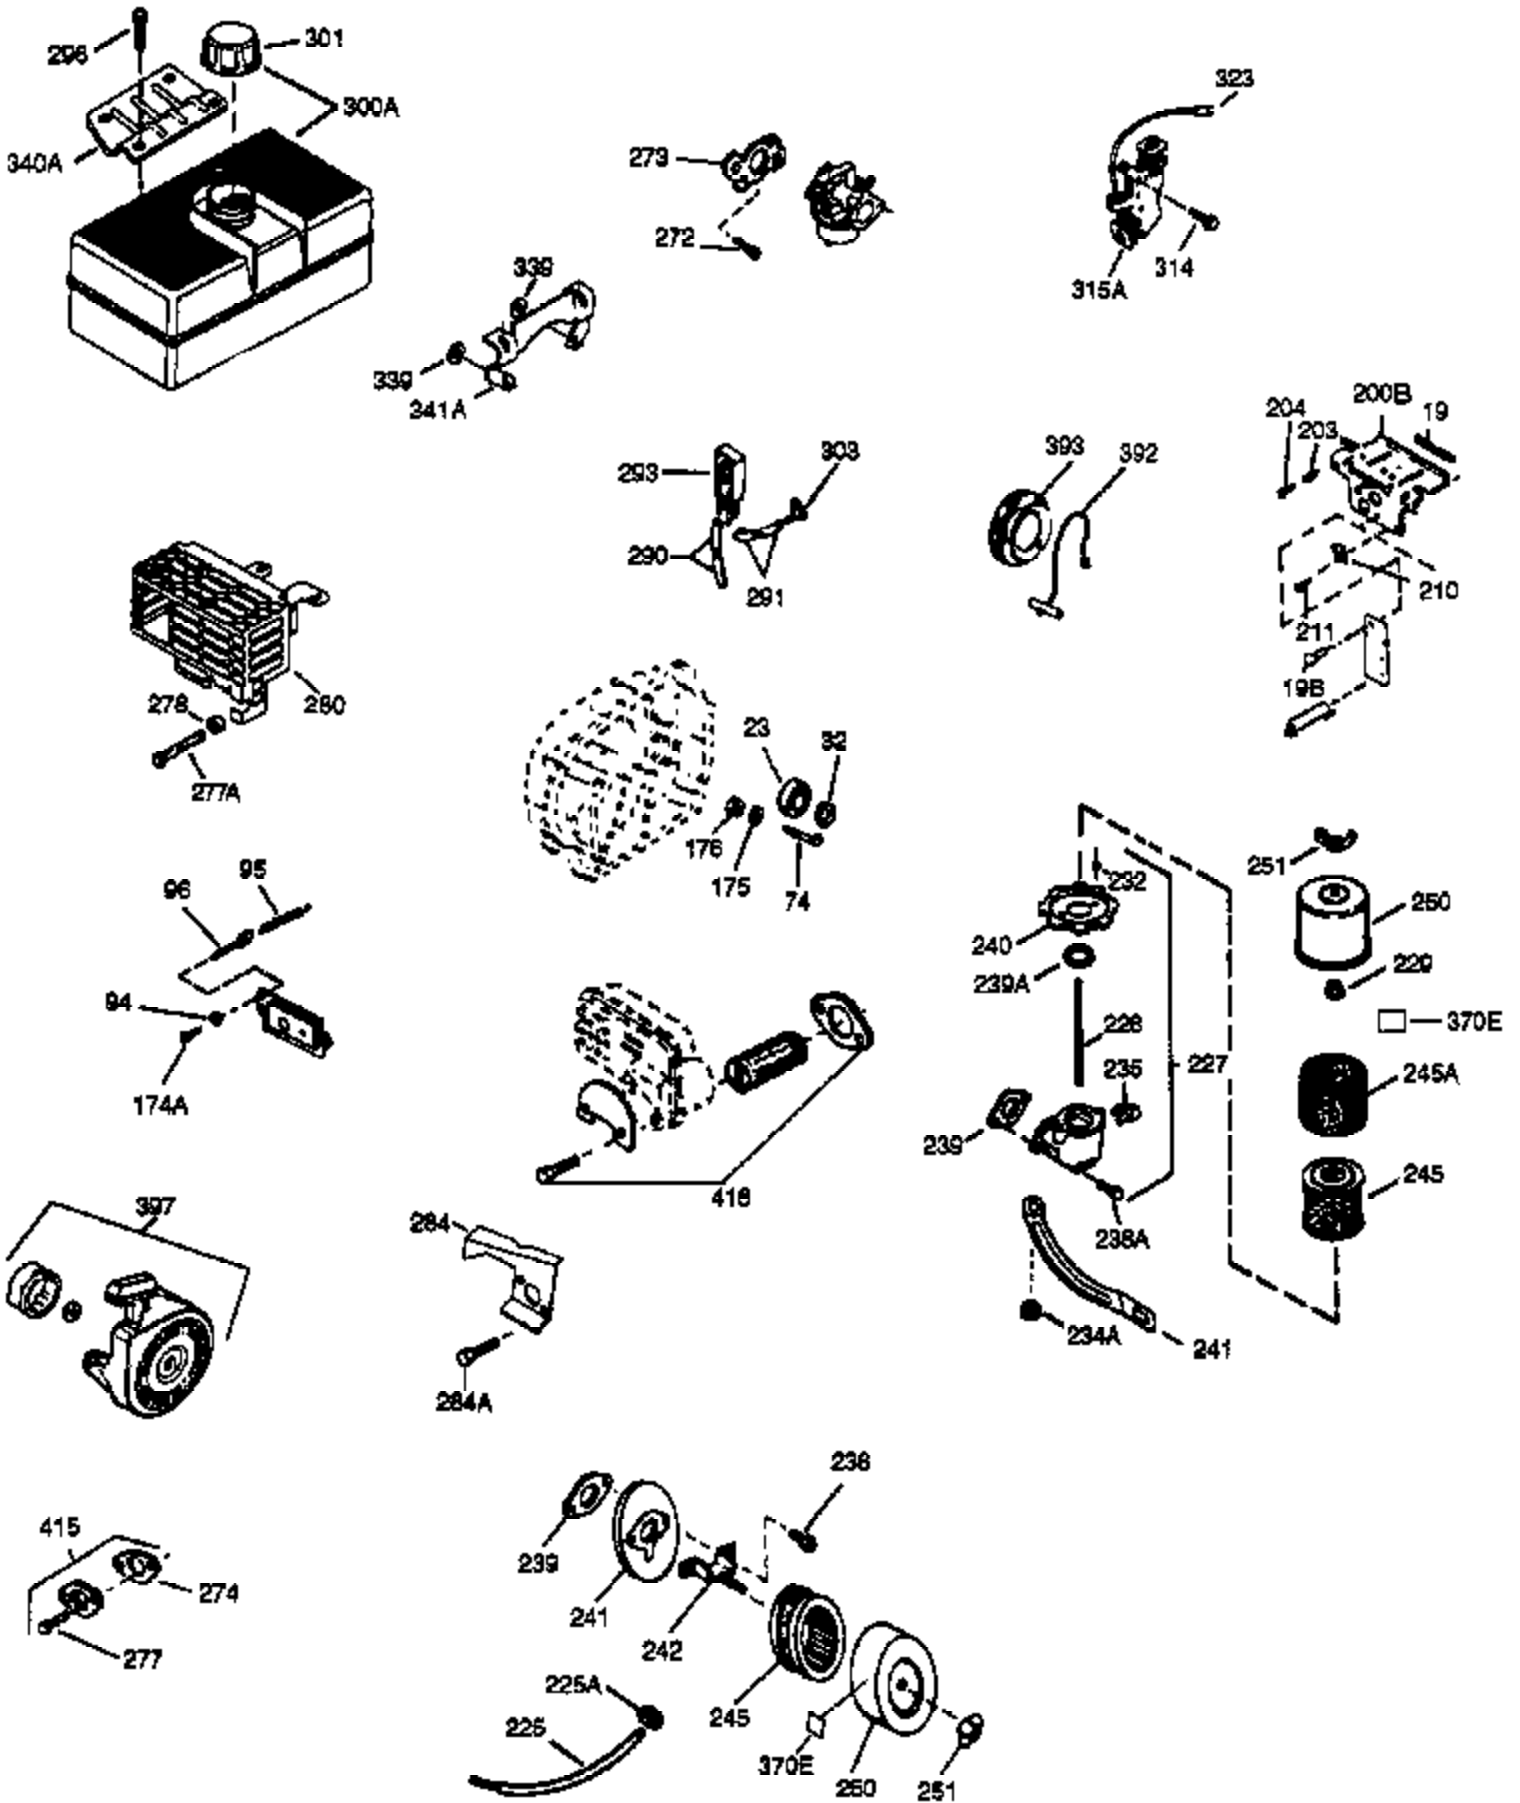

Ref #	Part Number	Qty	Description
19	34663	1	Speed Control Spring
203	31342	1	Compression Spring
204	651029	1	Screw, Torx T-10, 5-40 x 7/16"
238	28820	2	Screw, 10-32 x 1/2"
239	27272A	1	* Air Cleaner Gasket
240	33266	1	Air Cleaner Body
242	33267	1	Air Cleaner Bracket
245	33268	1	Air Cleaner Filter
245A	35881	1	Air Cleaner Filter
250	33269A	1	Air Cleaner Cover
251	650513	1	Wing Nut, 1/4-20
277A	651036	1	Screw, 5/16-18 x 3-31/32"
277	650729	2	Screw, 5/16-18 x 3-3/16"
278	36908	1	Spacer
280	36799	1	Heat Shield
290	30705	1	Fuel Line
298	650665	2	Screw, 1/4-15 x 3/4"
301	35355	1	Fuel Cap
314	650873	2	Screw, 1/4-20 x 3/4"
323	610922	1	Terminal
370E	35274	1	Oil Instruction Decal