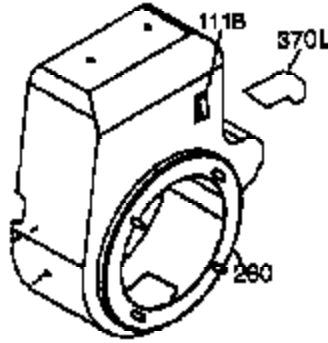

OPTIONAL MUFFLER
(QUIET)