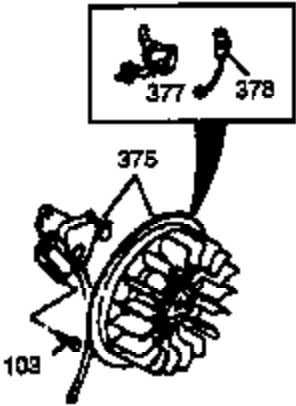

OPTIONAL MUFFLER
(QUIET)