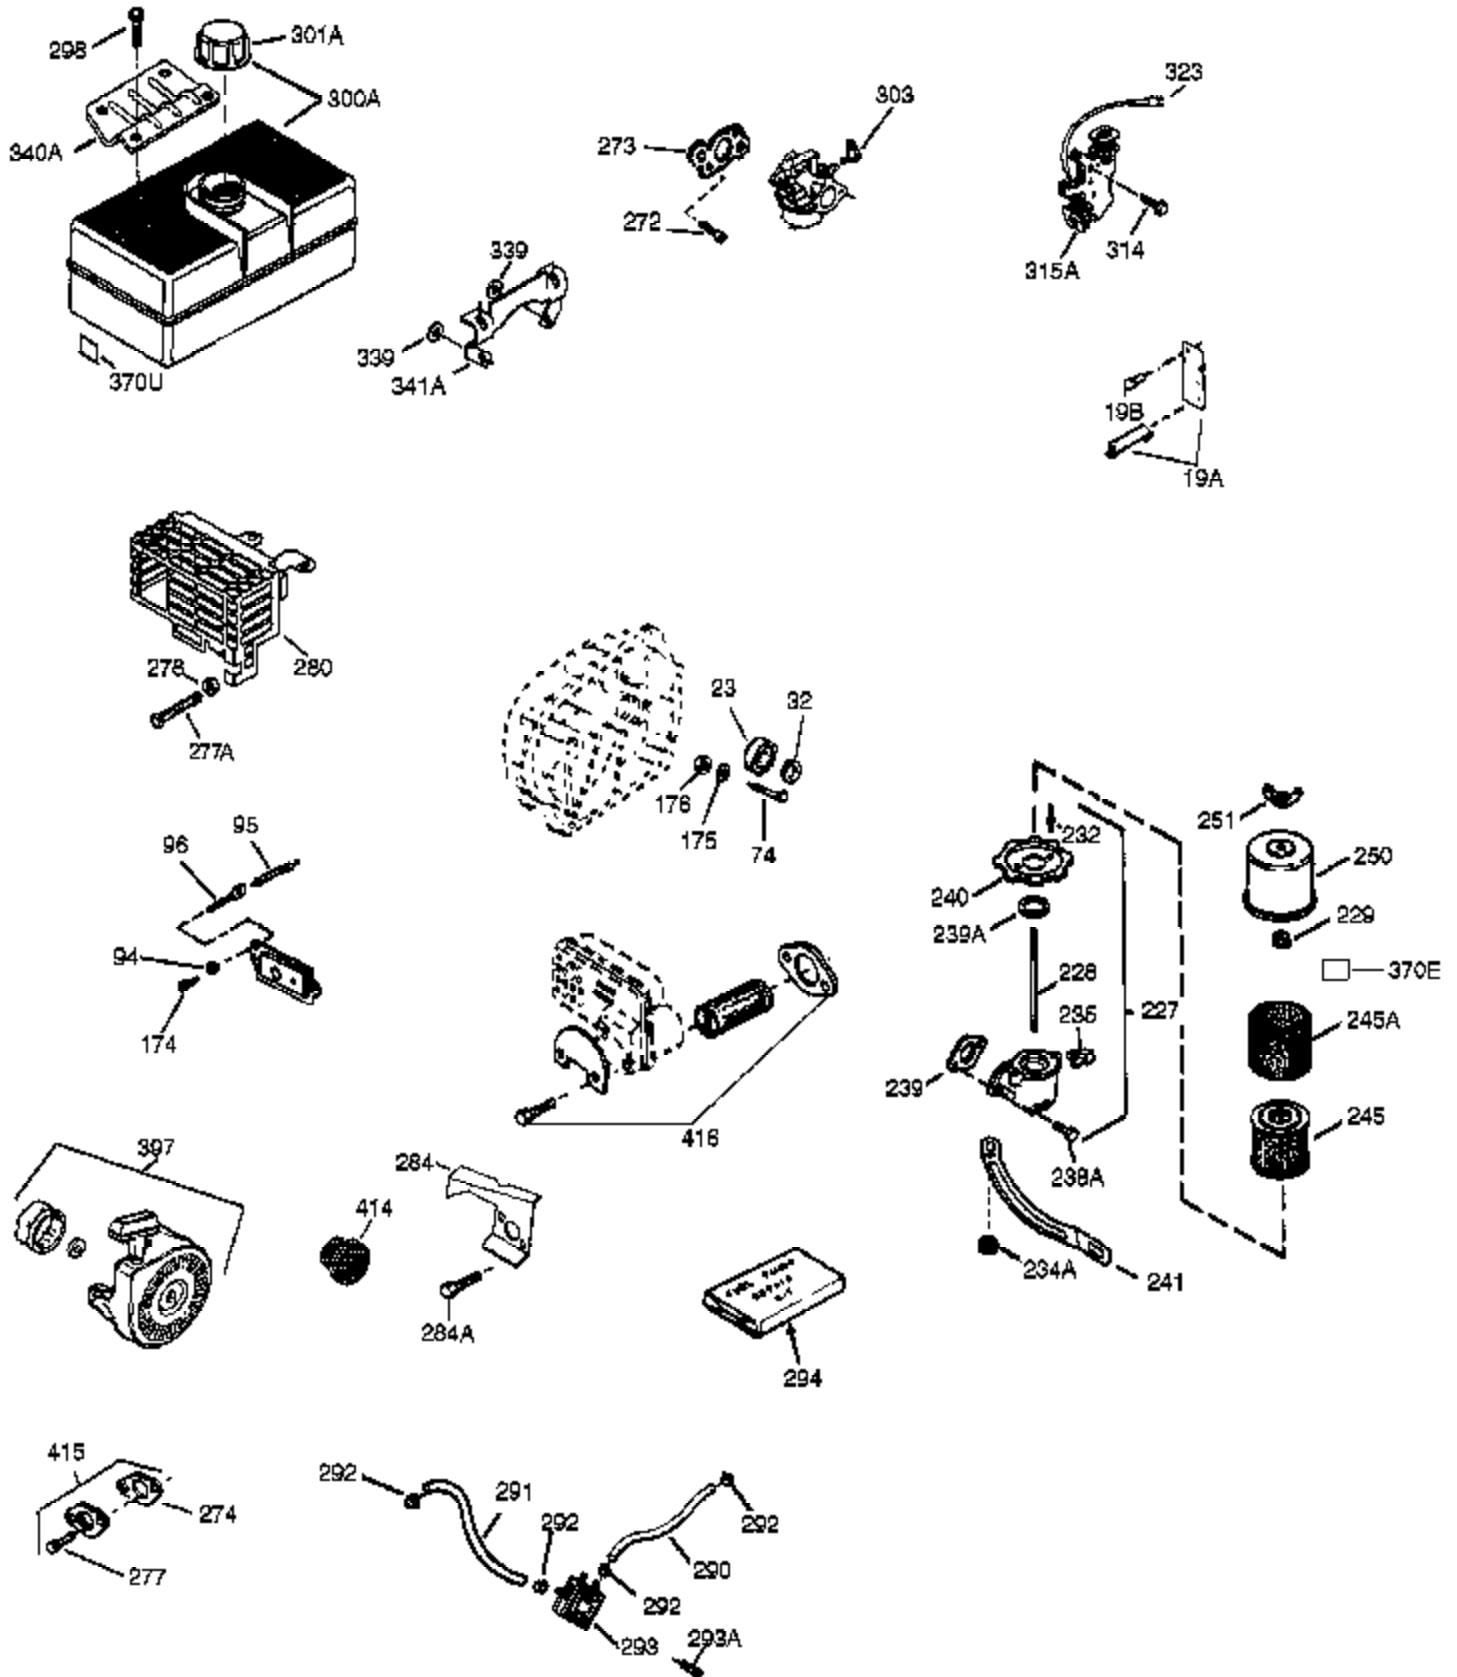

Ref #	Part Number	Qty	Description
23	33627	1	Ball Bearing
32	33628	1	Washer
74	31855	2	Bearing Retainer
174	650128	2	Screw, 10-24 x 1/2"
175	650778	2	Lock Washer
176	650580	2	Lock Nut, 10-24
227	35044	1	Air Cleaner Elbow (Incl. 228,232,239A & 240)
228	650851	1	Stud, 1/4-20 x 8.1"
232	0	1	Pop Rivet (1/8") (Purchase Locally)
234	650852	1	Nut, 1/4-20
235	30675	1	Breather Tube Fitting
238	650163	2	Screw, 10-32 x 7/8"
239A	34698A	1	* Air Cleaner Gasket
239	27272A	1	* Air Cleaner Gasket
241	37279	1	Air Cleaner Collar
245A	34703	1	Air Cleaner Filter
245	34700B	1	Air Cleaner Filter
250	34702	1	Air Cleaner Cover
251	650886	1	Wing Nut, 1/4-20
277	650729	2	Screw, 5/16-18 x 3-3/16"
290	30962	1	Fuel Line
291	29774	2	Fuel Line
292	26460	6	Fuel Line Clamp
298	650665	2	Screw, 1/4-15 x 3/4"
339	35880	2	Spacer
340A	34259	1	Fuel Tank Bracket
341A	34258A	1	Fuel Tank Bracket
370J	35703	1	Throttle Decal
370E	37089	1	Air Cleaner Decal