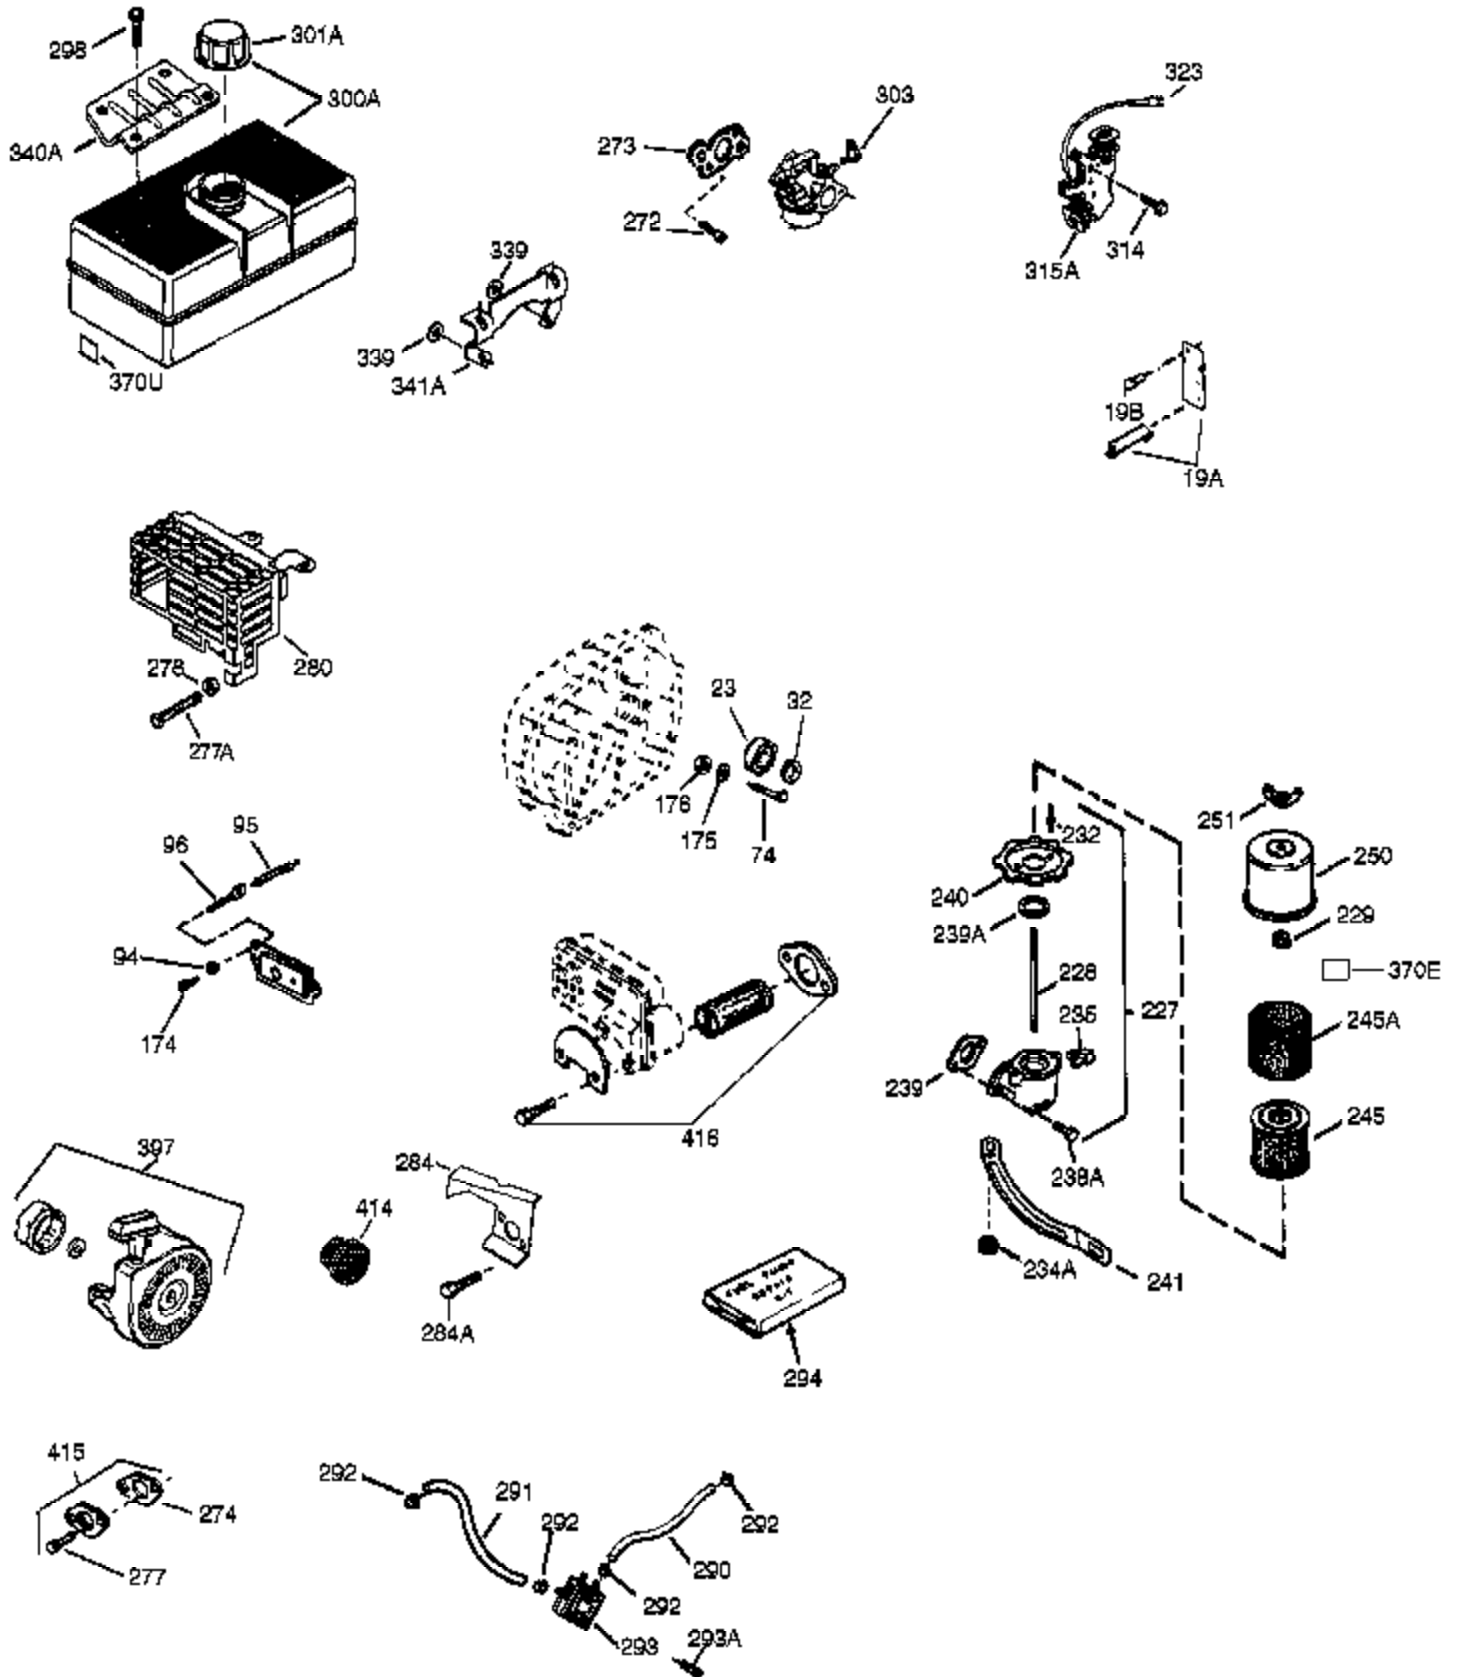

Ref #	Part Number	Qty	Description
174	650128	2	Screw, 10-24 x 1/2"
238	28820	2	Screw, 10-32 x 1/2"
239	27272A	1	* Air Cleaner Gasket
240	33266	1	Air Cleaner Body
245	33268	1	Air Cleaner Filter
250	33269A	1	Air Cleaner Cover
251	37444	1	Wing Nut, 1/4-20
277	650729	2	Screw, 5/16-18 x 3-3/16"
290	30705	1	Fuel Line
292	26460	2	Fuel Line Clamp
298	650665	2	Screw, 1/4-15 x 3/4"
370J	35703	1	Throttle Decal