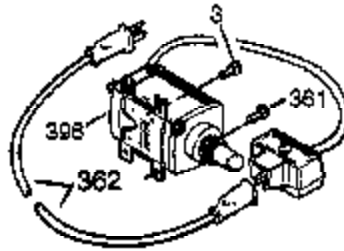

OPTIONAL 110-120 VOLT
STARTER MOTOR KIT