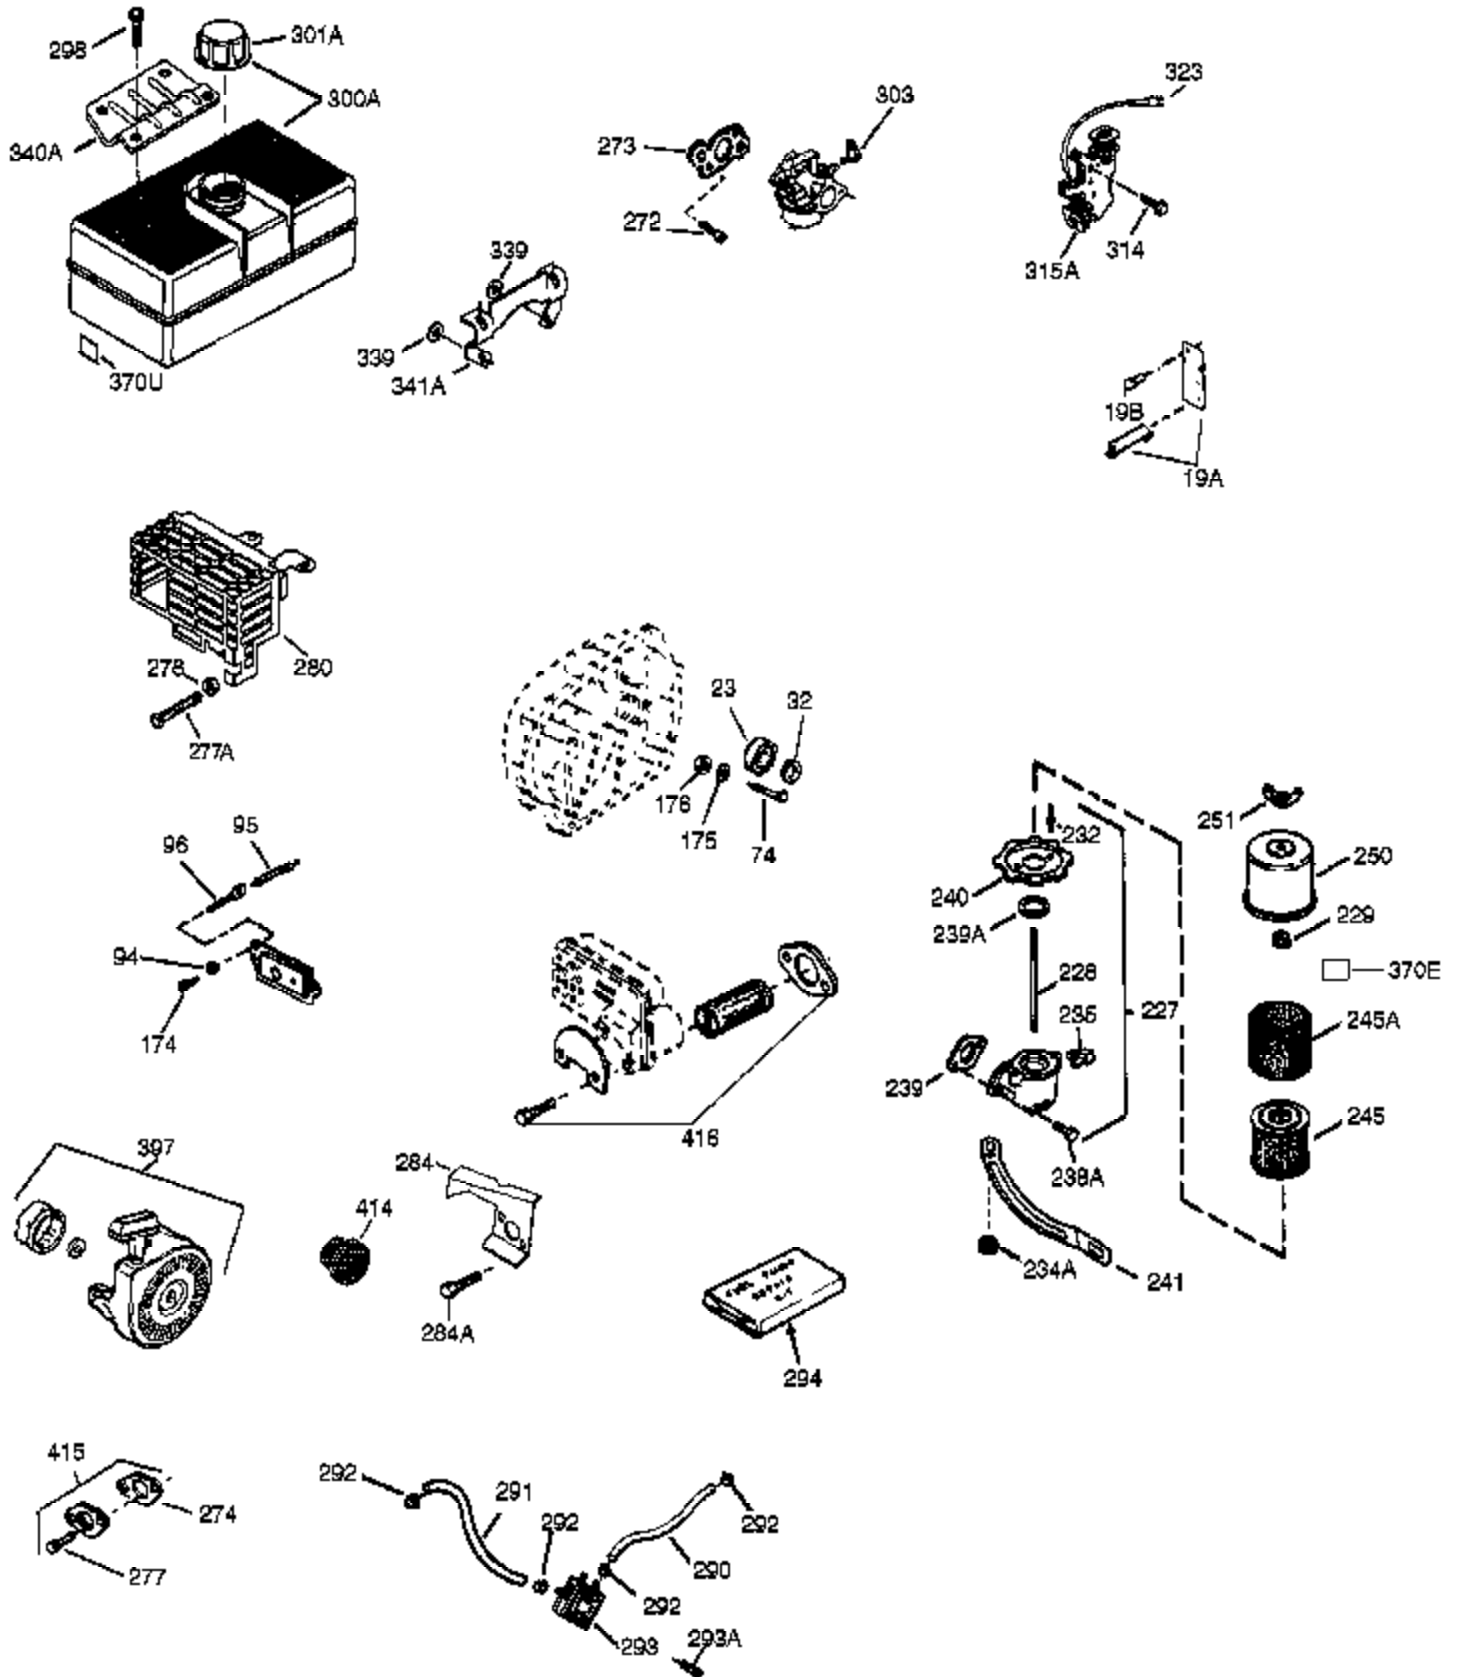

Ref #	Part Number	Qty	Description
174	650128	2	Screw, 10-24 x 1/2"
238	28820	2	Screw, 10-32 x 1/2"
239	27272A	1	* Air Cleaner Gasket
240	37104	1	Air Cleaner Body
245	33268	1	Air Cleaner Filter
250	33269A	1	Air Cleaner Cover
251	650513	1	Wing Nut, 1/4-20
277	650729	2	Screw, 5/16-18 x 3-3/16"
290	30705	1	Fuel Line
292	26460	2	Fuel Line Clamp
298	650665	2	Screw, 1/4-15 x 3/4"
370J	35703	1	Throttle Decal