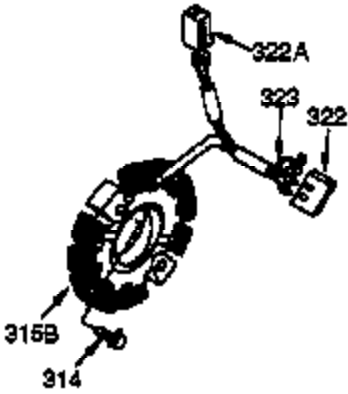

OPTIONAL MUFFLER
(QUIET)