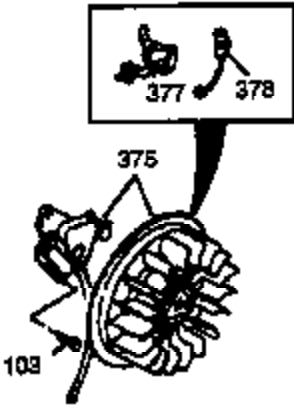

OPTIONAL MUFFLER
(QUIET)