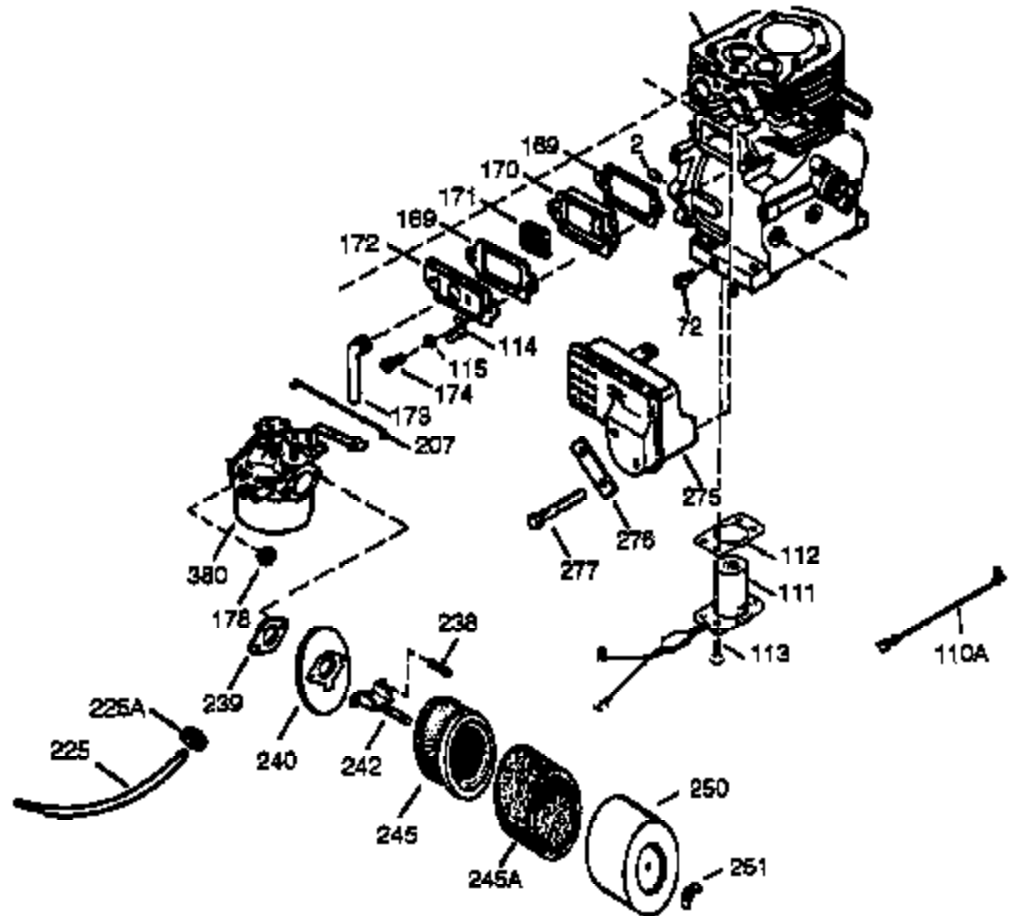

OPTIONAL MUFFLER
(QUIET)