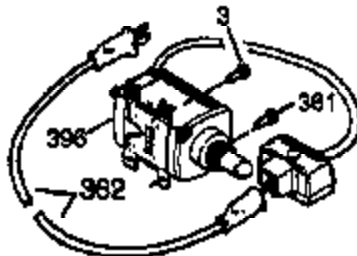

OPTIONAL 110-120 VOLT
STARTER MOTOR KIT