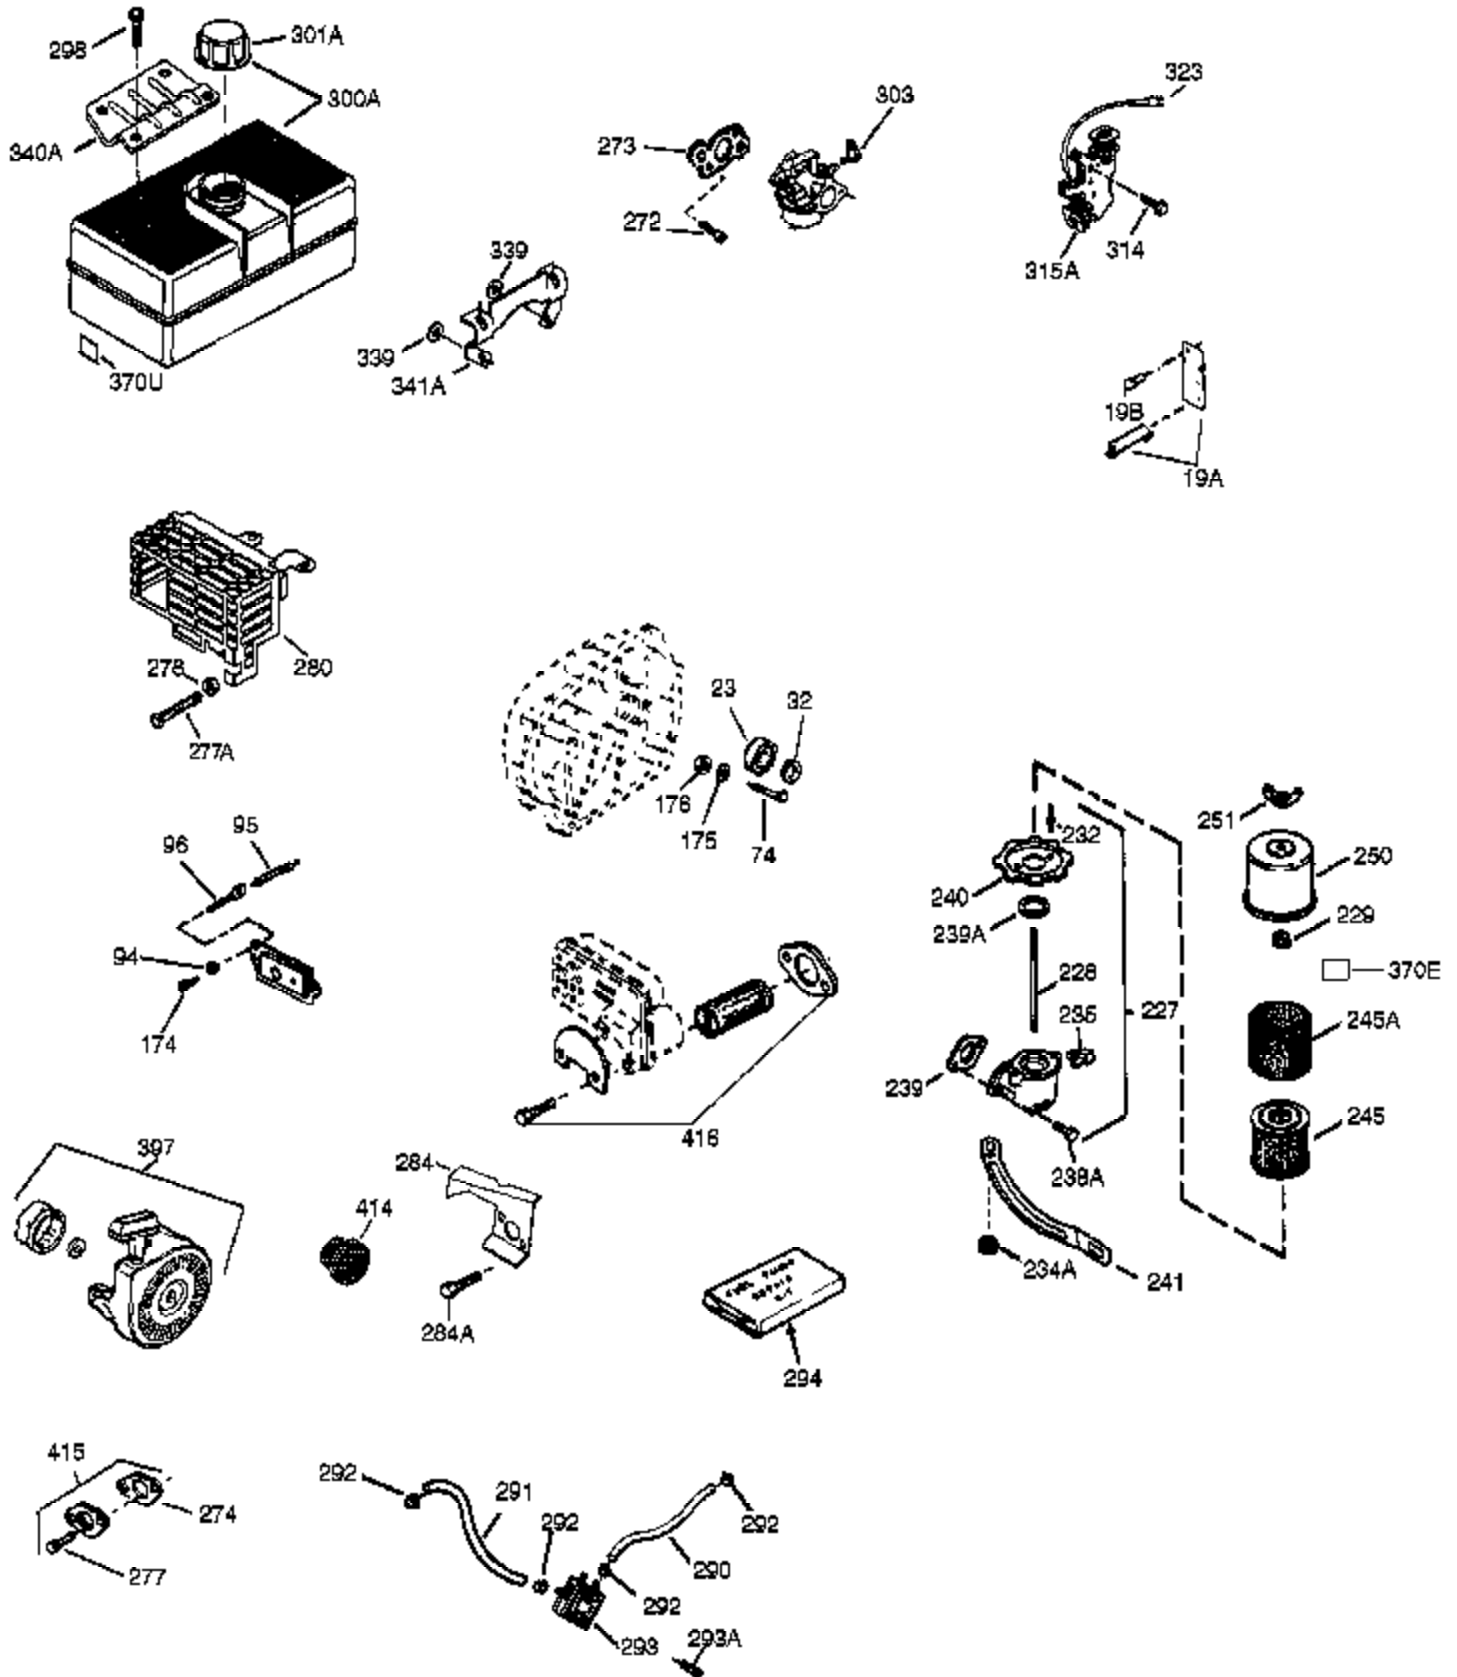

Ref #	Part Number	Qty	Description
310	36205	1	Dipstick
325	29443	1	Wire Clip
342	30063	1	Screw, T-30, 1/4-20 x 1/2"
370J	35703	1	Throttle Decal
370A	35532	1	Name Decal
370K	36695	1	Starter Decal (Red/White)
370	36261	1	Identification Decal
370G	35274	1	Oil Instruction Decal
380	640260A	1	Carburetor (Incl. 184 & 212A)
390	590746	1	Rewind Starter (Note: This engine could have been built with 590704 starter.)
400	36452B	1	* Gasket Set (Incl. items marked PK in notes)
420	730225A	1	SAE 30 4-Cycle Engine Oil (Quart)