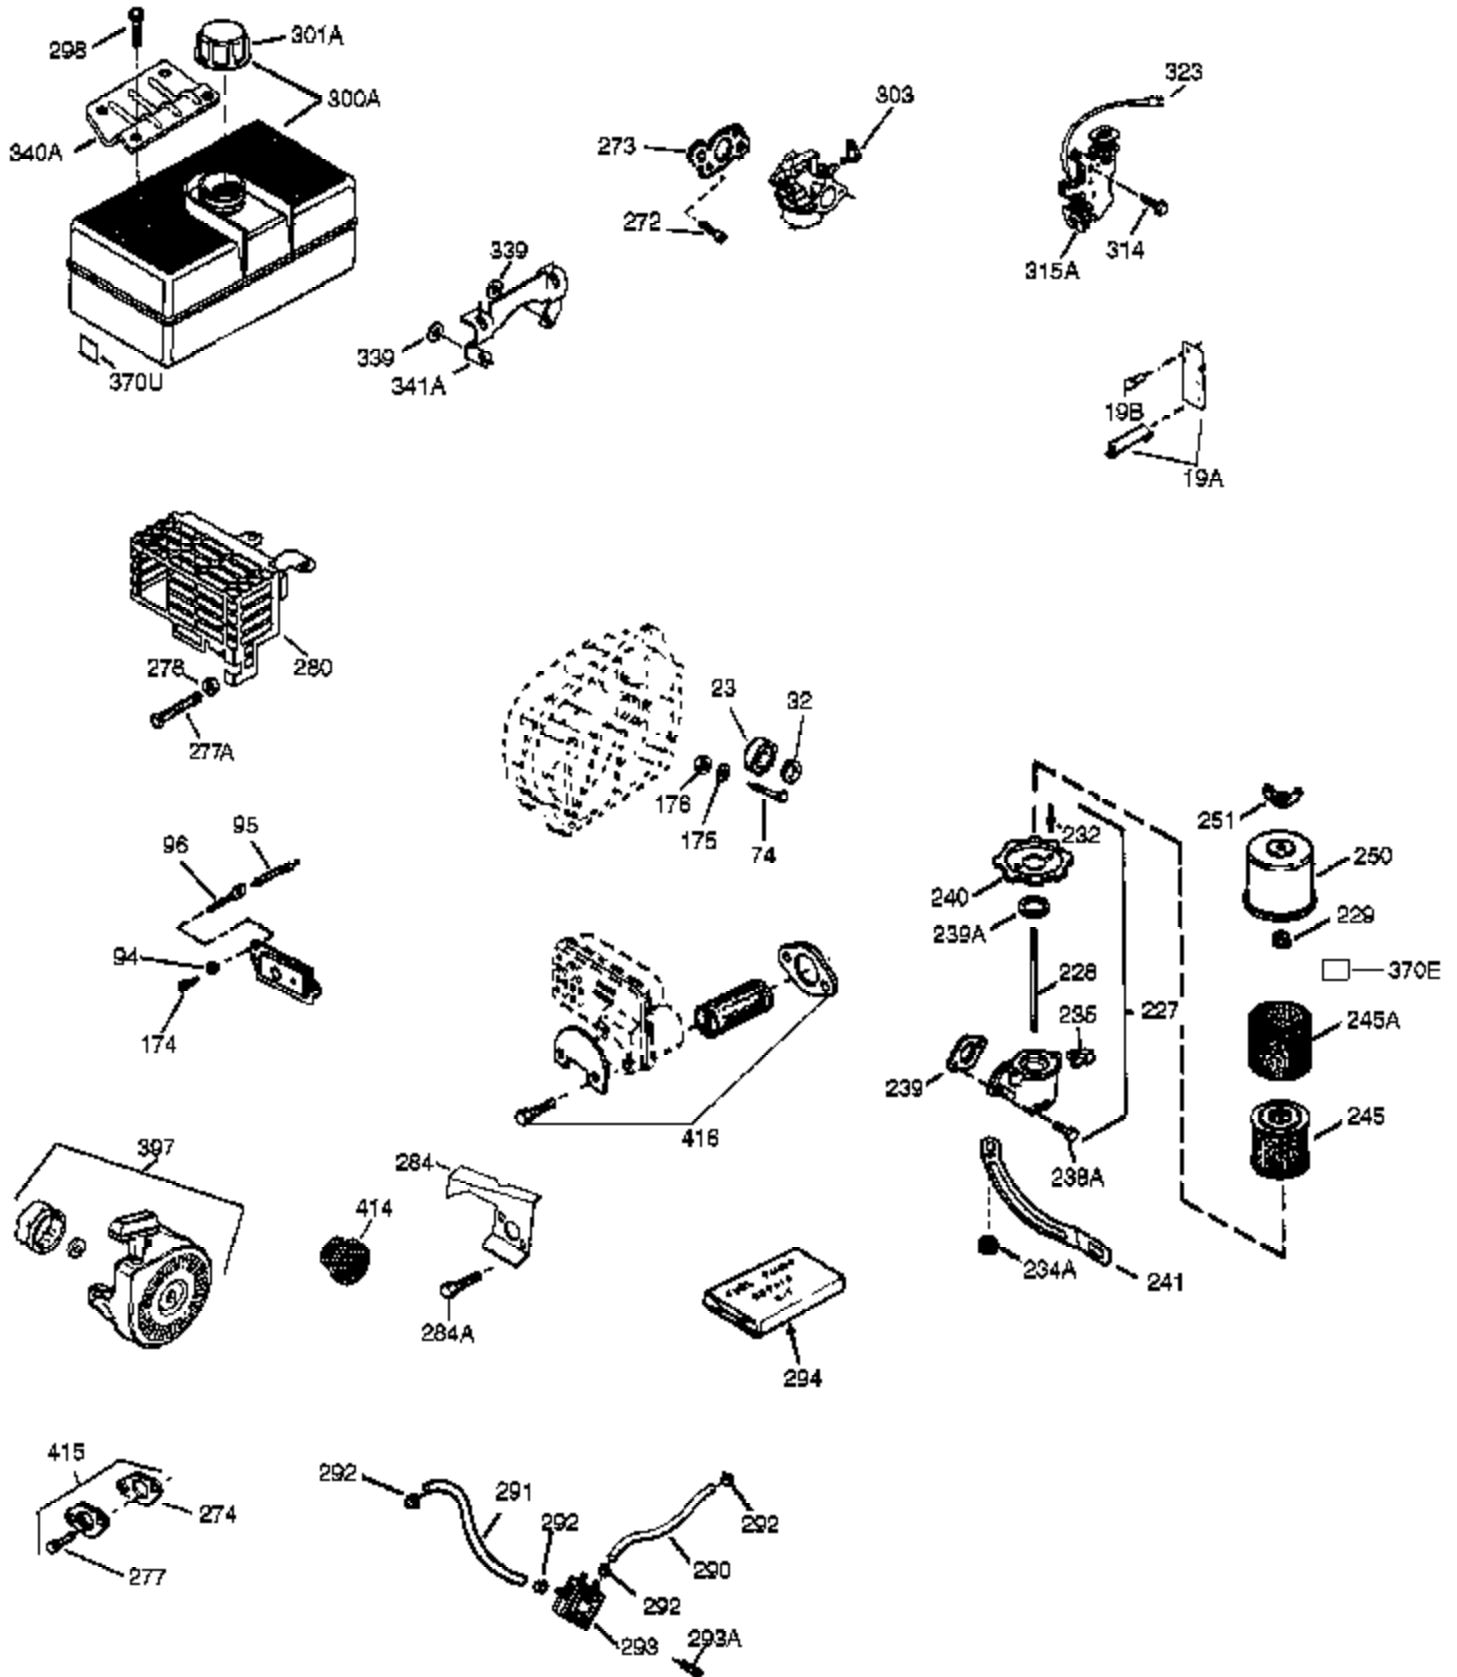

| Ref # | Part Number | Qty | Description   |
|-------|-------------|-----|---|
| 310   | 36205       | 1   | Dipstick  |
| 325   | 29443       | 1   | Wire Clip   |
| 342   | 30063       | 1   | Screw, T-30, 1/4-20 x 1/2"  |
| 370J  | 35703       | 1   | Throttle Decal  |
| 370A  | 35532       | 1   | Name Decal  |
| 370K  | 36695       | 1   | Starter Decal (Red/White)   |
| 370   | 36261       | 1   | Identification Decal  |
| 370G  | 35274       | 1   | Oil Instruction Decal   |
| 380   | 640260A     | 1   | Carburetor (Incl. 184 & 212A)   |
| 390   | 590746      | 1   | Rewind Starter (Note: This engine could have been built with 590704 starter.) |
| 400   | 36452B      | 1   | * Gasket Set (Incl. items marked PK in notes)                                 |
| 420   | 730225A     | 1   | SAE 30 4-Cycle Engine Oil (Quart)   |