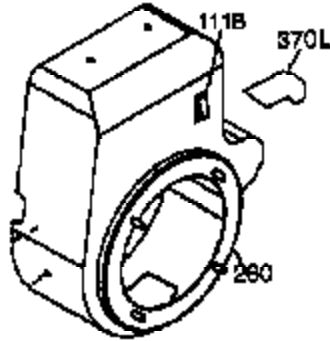

OPTIONAL MUFFLER (QUIET)