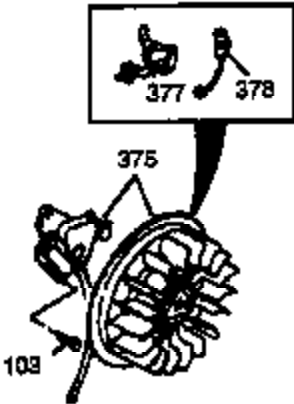

OPTIONAL MUFFLER (QUIET)