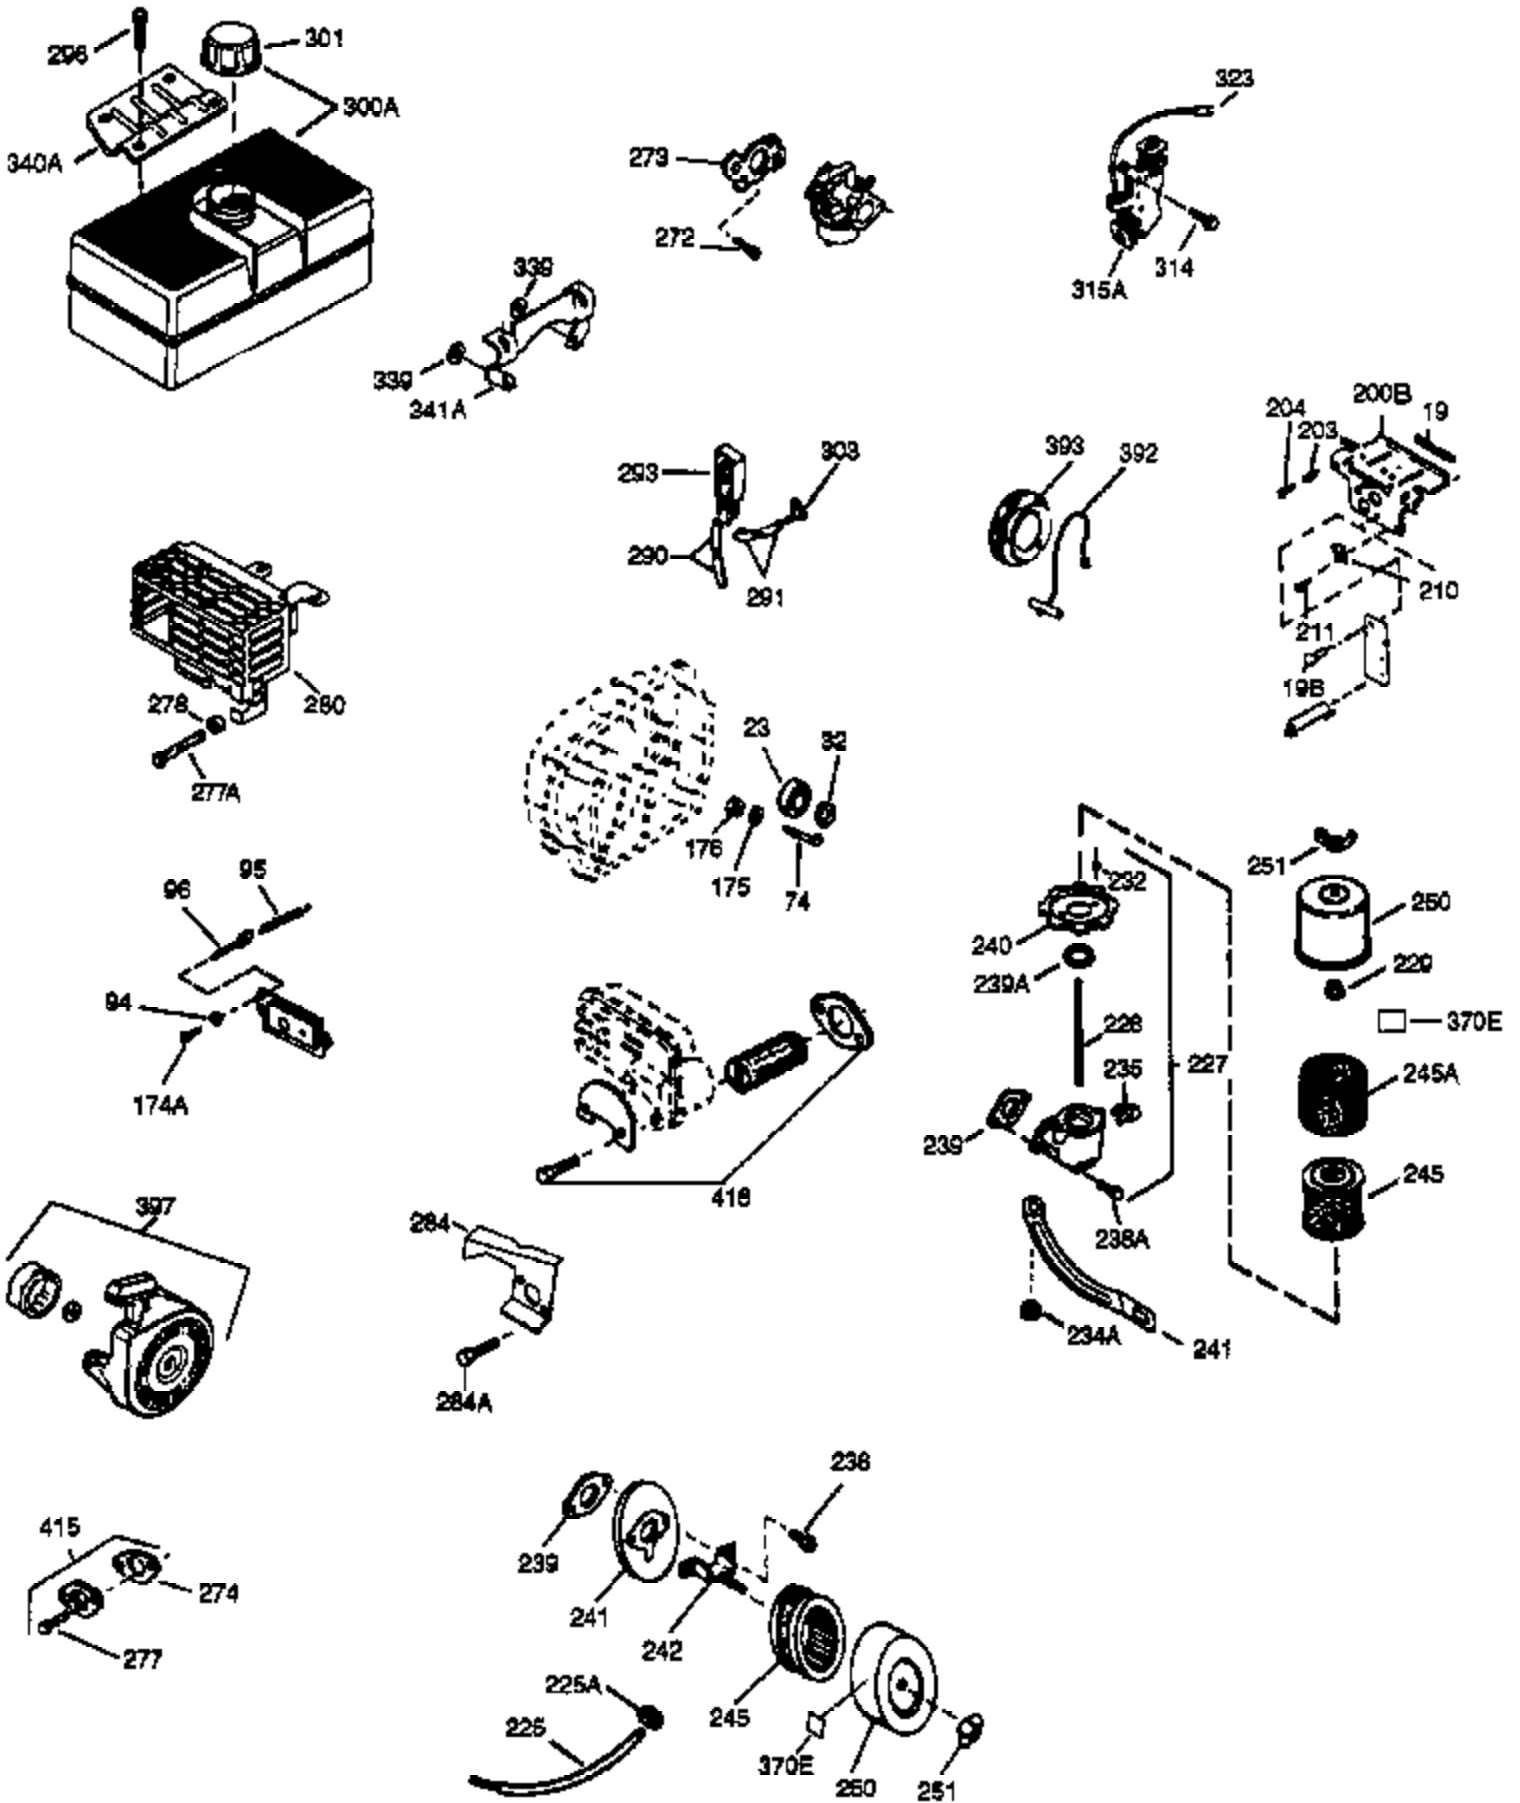

Ref #	Part Number	Qty	Description
19	34663	1	Speed Control Spring
23	33627	1	Ball Bearing
32	33628	1	Wahser
74	31855	2	Bearing Retainer
129	650727	2	Screw, 5/16-18 x 1-3/4"
131A	650713	2	Screw, 5/16-18 x 5/8"
175	650778	2	Lock Washer
176	650580	2	Lock Nut, 10-24
203	31342	1	Compression Spring
204	650549	1	Screw, 5-40 x 7/16"
238	28820	2	Screw, 10-32 x 1/2"
239	27272A	1	* Air Cleaner Gasket
240	33266	1	Air Cleaner Body
242	33267	1	Air Cleaner Bracket
245	33268	1	Air Cleaner Filter
250	33269A	1	Air Cleaner Cover
251	650513	1	Wing Nut, 1/4-20
264	650802	1	Screw, 1/4-20 x 5/8"
277	650729	2	Screw, 5/16-18 x 3-3/16"
290	30705	1	Fuel Line
298	650665	2	Screw, 1/4-15 x 3/4"
301	35355	1	Fuel Cap