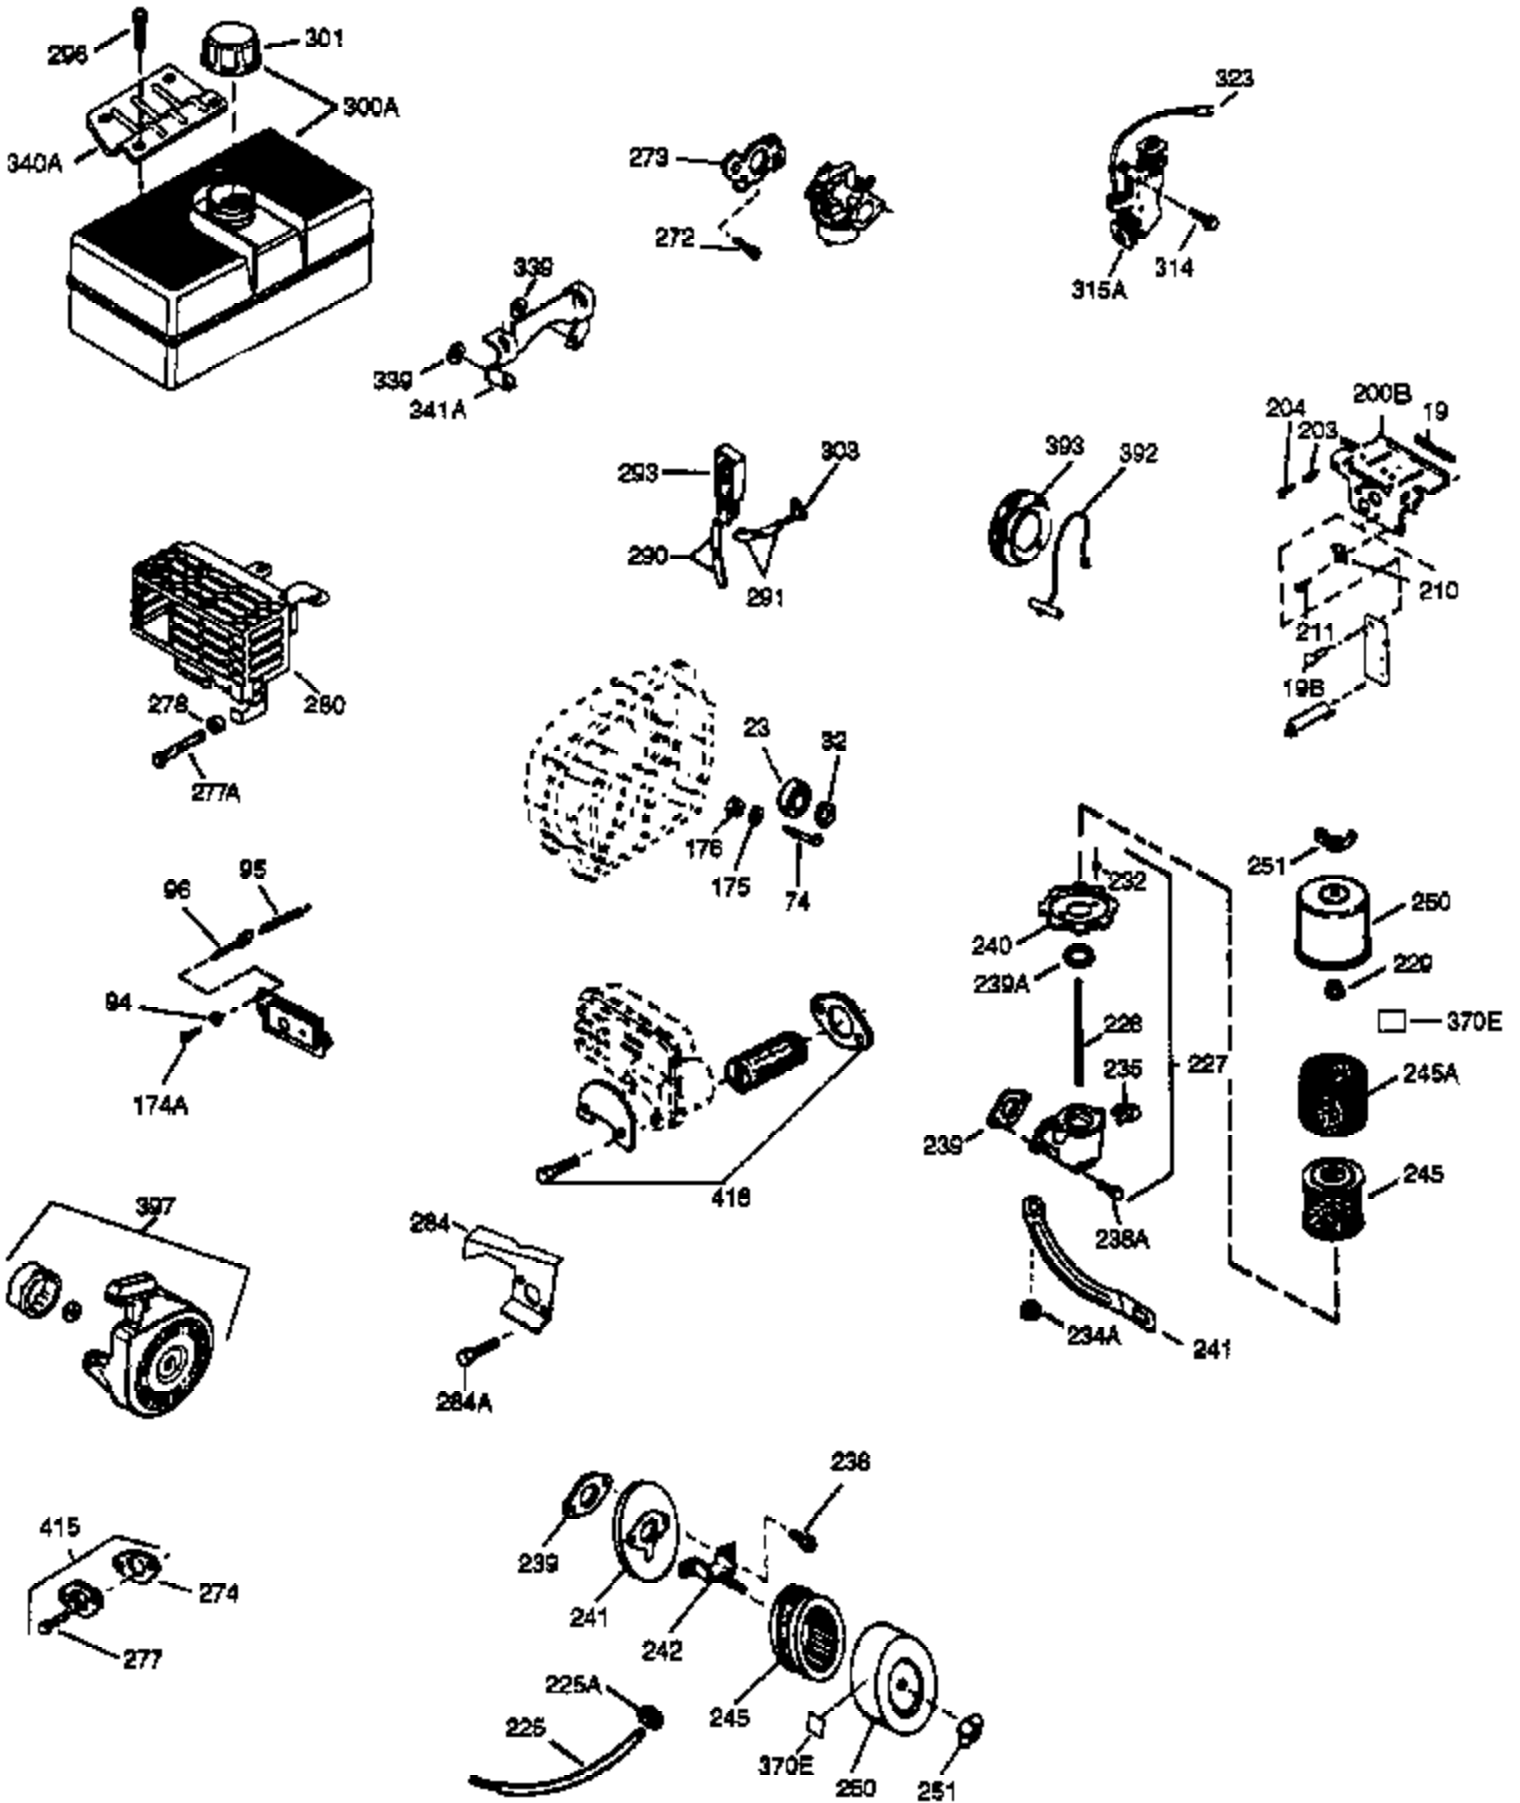

Engine Parts List #2

Ref #	Part Number	Qty	Description
23	33627	1	Ball Bearing
32	33628	1	Washer
74	31855	2	Bearing Retainer
94	33450	1	Lock Nut, 10-32
95	30886A	1	Extension Spring
96	30845A	1	R.P.M. Adjusting Bolt
129	650727	2	Screw, 5/16-18 x 1-3/4"
131A	650738	1	Screw, 1/4-20 x 5/8"
175	650778	2	Lock Washer
176	650580	2	Lock Nut, 10-24
238	28820	2	Screw, 10-32 x 1/2"
239	27272A	1	* Air Cleaner Gasket
240	33266	1	Air Cleaner Body
242	33267	1	Air Cleaner Bracket
245	33268	1	Air Cleaner Filter
250	33269A	1	Air Cleaner Cover
251	650513	1	Wing Nut, 1/4-20
264	650802	1	Screw, 1/4-20 x 5/8"
277	650729	2	Screw, 5/16-18 x 3-3/16"
290	30705	1	Fuel Line
314	650873	2	Screw, 1/4-20 x 3/4"
323	610922	1	Terminal