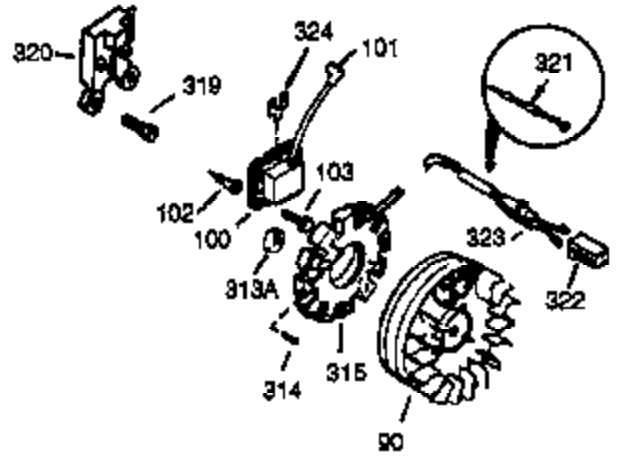

OPTIONAL MUFFLER
(QUIET)