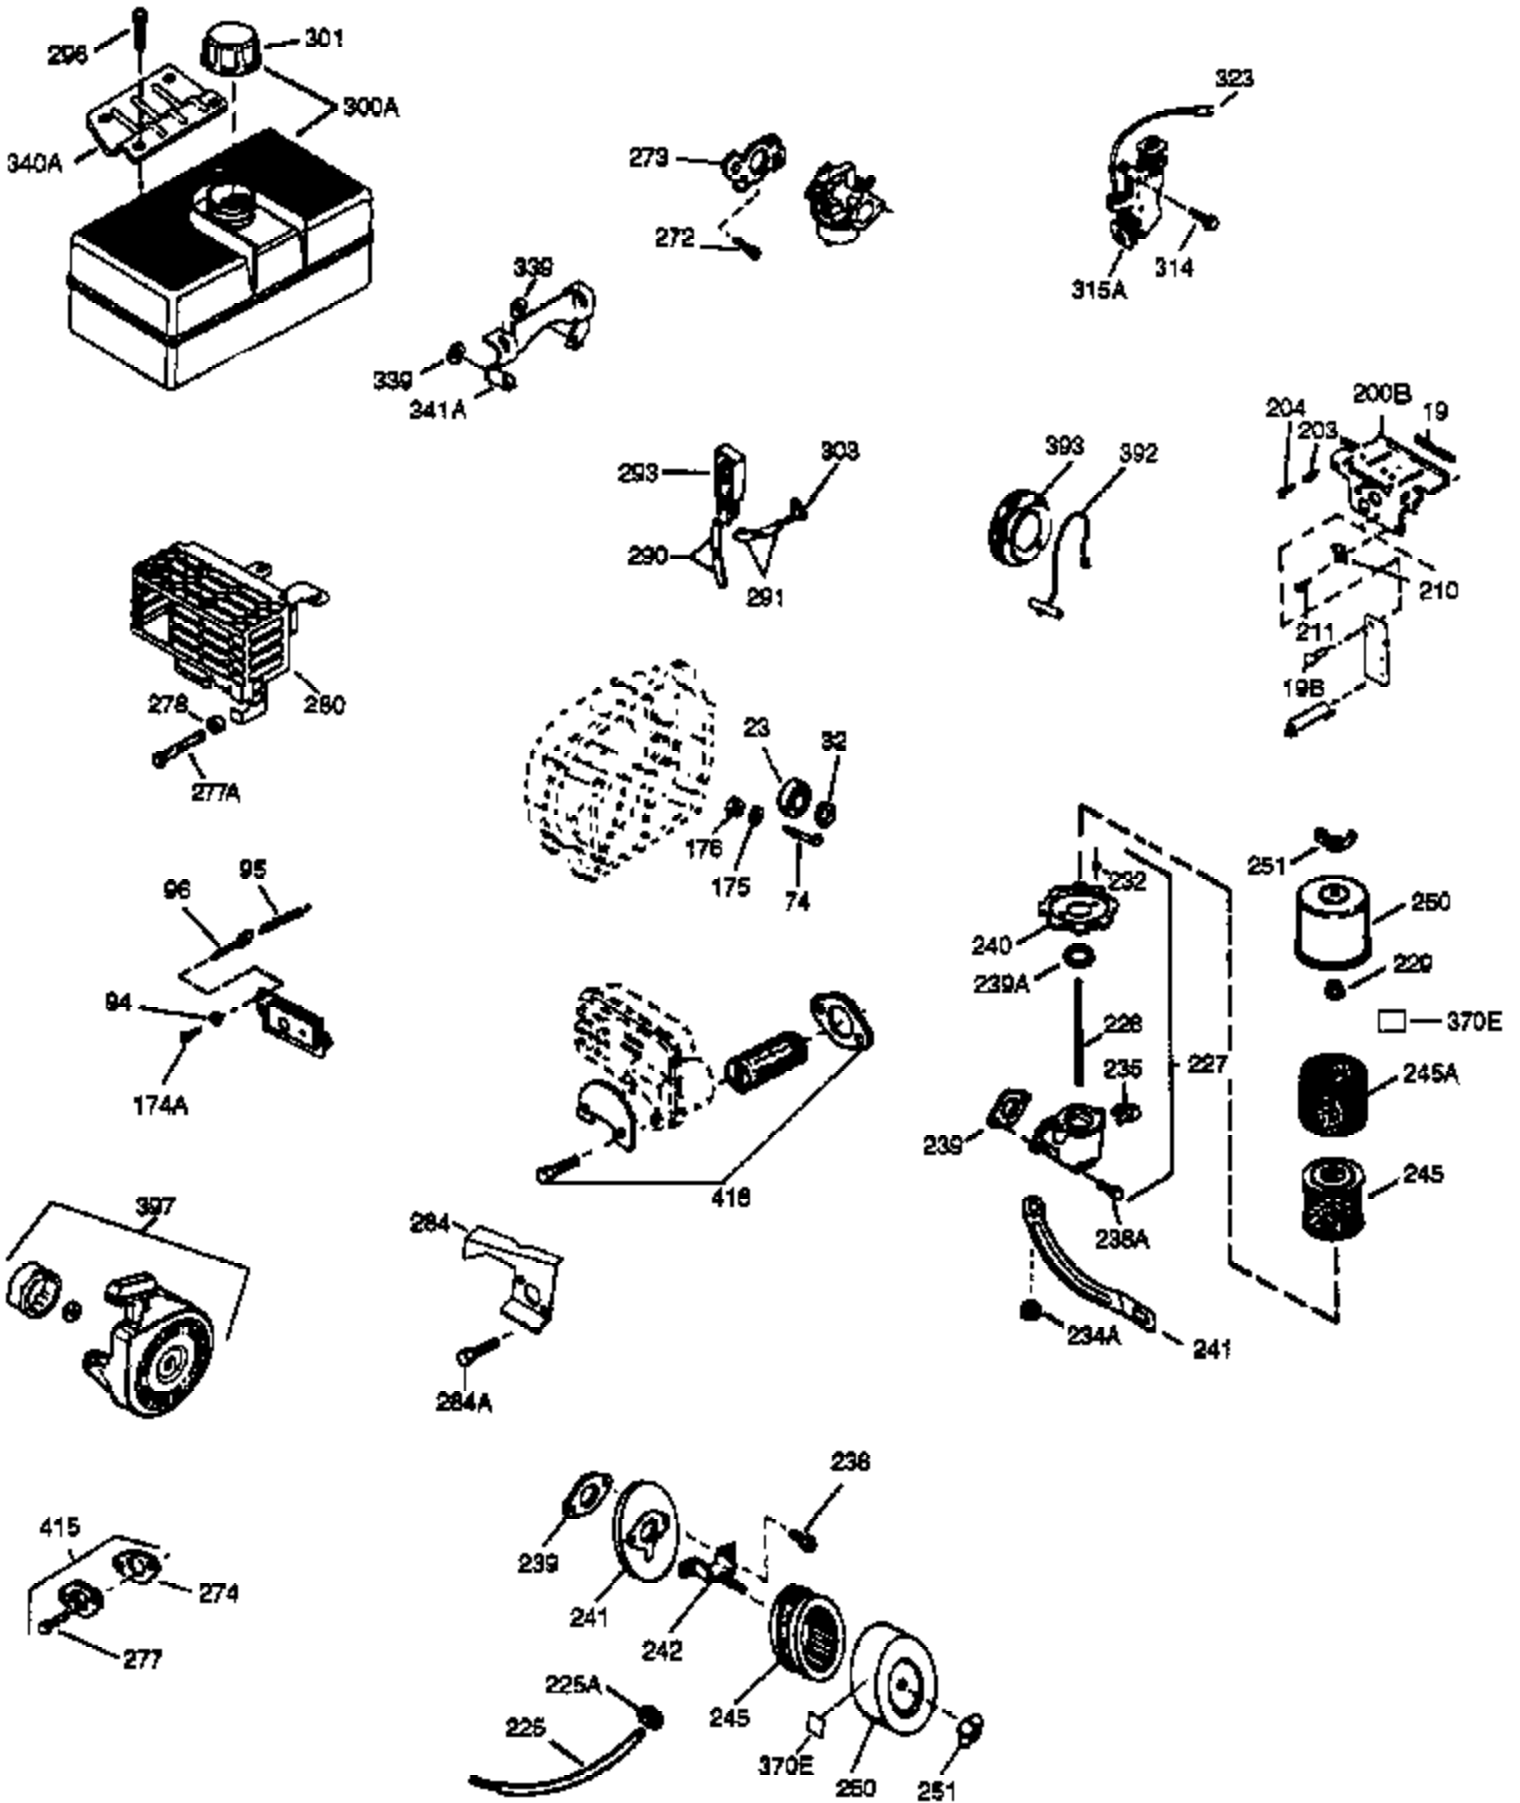

Engine Parts List #2

Ref #	Part Number	Qty	Description
19	34663	1	Speed Control Spring
23	33627	1	Ball Bearing
32	33628	1	Washer
74	31855	2	Bearing Retainer
129	650727	2	Screw, 5/16-18 x 1-3/4"
131A	650713	2	Screw, 5/16-18 x 5/8"
175	650778	2	Lock Washer
176	650580	2	Lock Nut, 10-24
203	31342	1	Compression Spring
204	650549	1	Screw, 5-40 x 7/16"
238	28820	2	Screw, 10-32 x 1/2"
239	27272A	1	* Air Cleaner Gasket
240	33266	1	Air Cleaner Body
242	33267	1	Air Cleaner Bracket
245	33268	1	Air Cleaner Filter
250	33269A	1	Air Cleaner Cover
251	650513	1	Wing Nut, 1/4-20
264	650802	1	Screw, 1/4-20 x 5/8"
277	650729	2	Screw, 5/16-18 x 3-3/16"
290	30705	1	Fuel Line
298	650665	2	Screw, 1/4-15 x 3/4"
301	35355	1	Fuel Cap