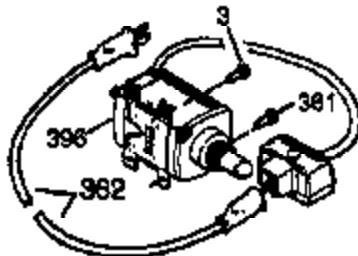

OPTIONAL 110-120 VOLT STARTER MOTOR KIT