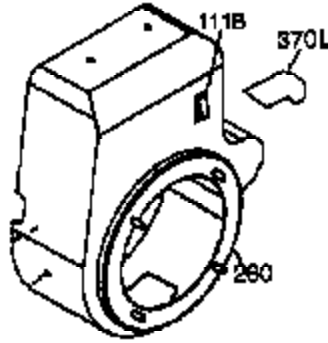

OPTIONAL MUFFLER (QUIET)