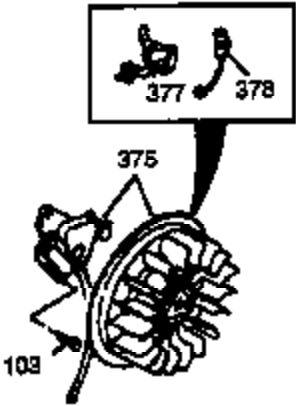

OPTIONAL MUFFLER (QUIET)