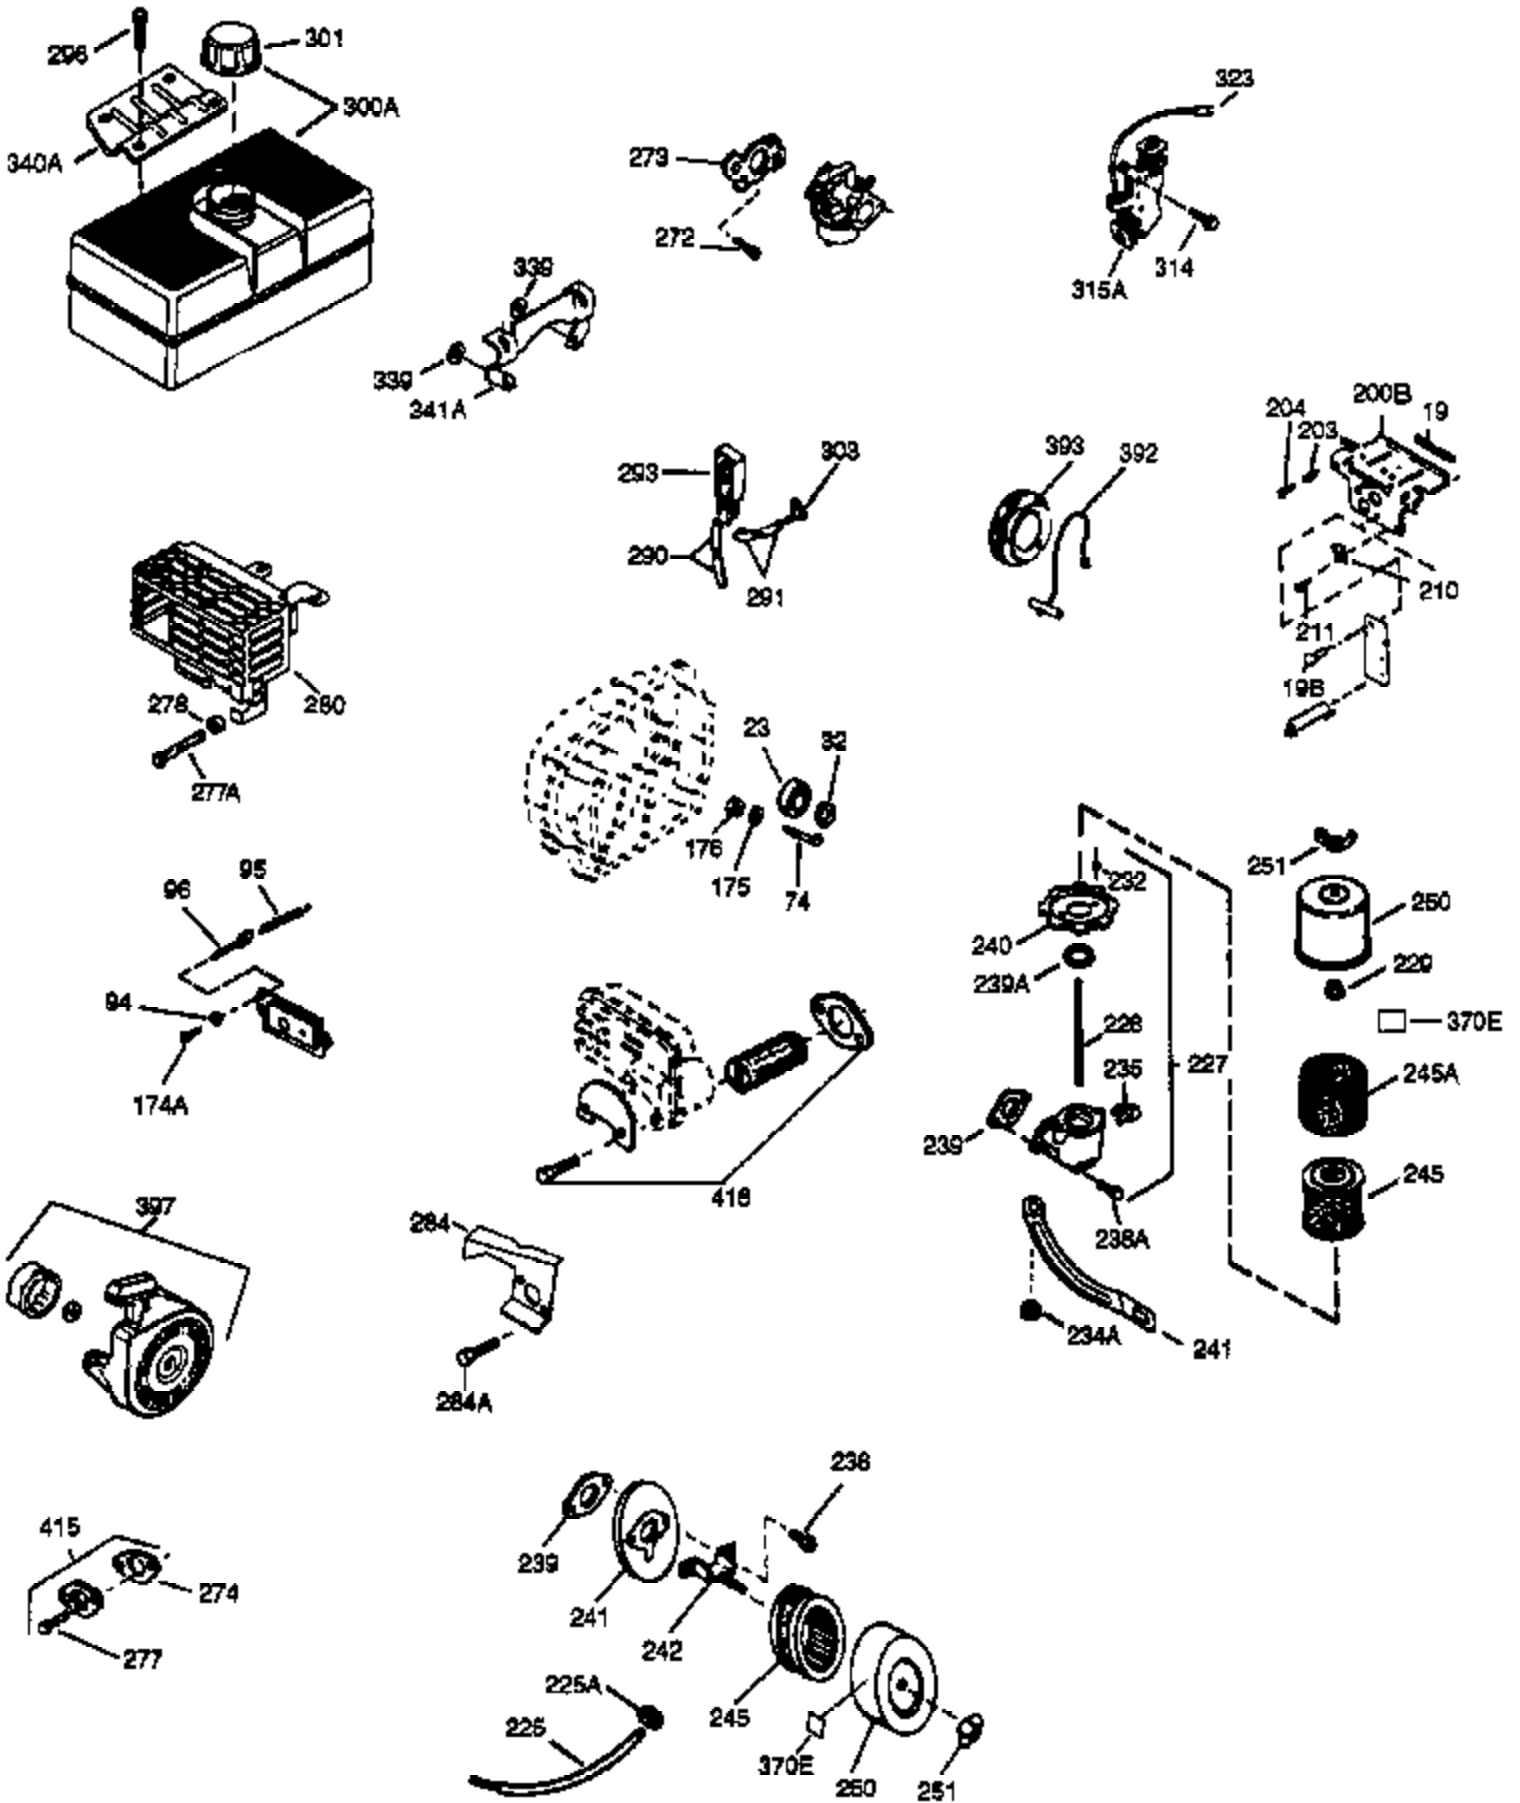

Ref #	Part Number	Qty	Description
23	33627	1	Ball Bearing
32	33628	1	Washer
74	31855	2	Bearing Retainer
129	650727	2	Screw, 5/16-18 x 1-3/4"
131A	650713	2	Screw, 5/16-18 x 5/8"
175	650778	2	Locak Washer
176	650580	2	Lock Nut, 10-24
203	31342	1	Compression Spring
204	650549	1	Screw, 5-40 x 7/16"
225	35043	1	Carburetor Tube
227	35044	1	Air Cleaner Elbow(Incl. 228,229,232,2 39A&242)
228	650851	1	Stud, 1/4-20 x 8.1"
229	650825	1	Nut & Lock Washer, 1/4-20
232	XXXXX	2	Pop Rivet (1/8") (Can be purchased lo cally)
234	650852	1	Nut, 1/4-20
235	30675	1	Air Cleaner Elbow Fitting
238	650163	2	Screw, 10-32 x 7/8"
239A	34698A	1	Air Cleaner Gasket
239	27272A	1	* Air Cleaner Bracket
241	35045	1	Air Cleaner Collar
242	34699	1	Air Cleaner Base
245A	34703	1	Air Cleaner Filter
245	34700	1	Air Cleaner Filter
250	34702	1	Air Cleaner Cover
251	650513	1	Wing Nut, 1/4-20
264	650802	1	Screw, 1/4-20 x 5/8"
277	650729	2	Screw, 5/16-18 x 3-3/16"
290	30705	1	Fuel Line
298	650665	2	Screw, 1/4-15 x 3/4"
301	35355	1	Fuel Cap
370D	35344	1	Throttle Decal
392	590343	1	Starter Rope
393	35654	1	Cup & Screen