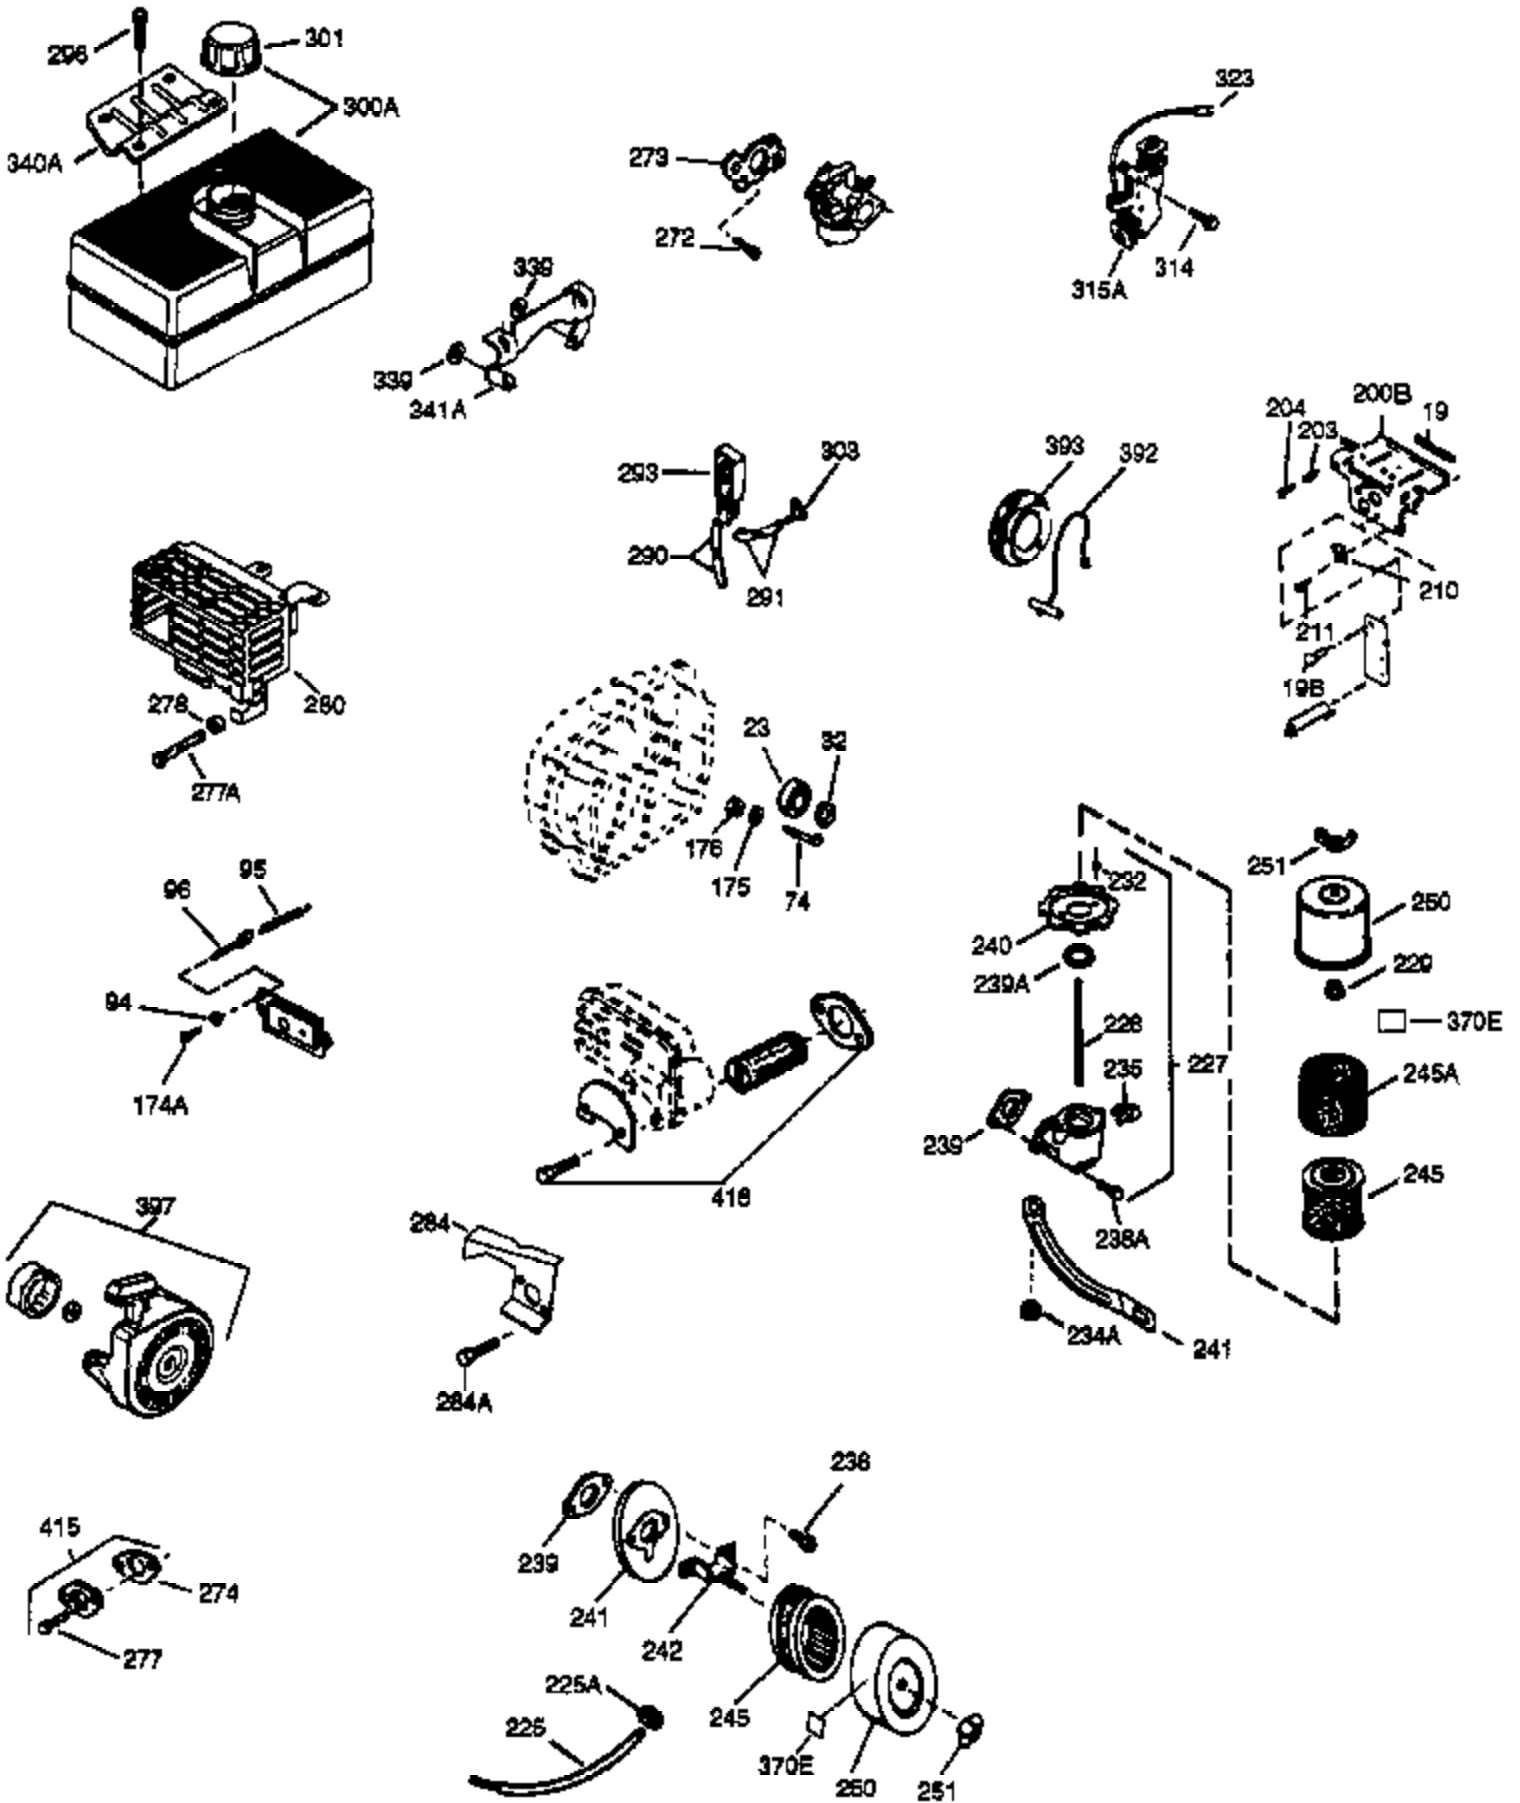

Ref #	Part Number	Qty	Description
94	33450	1	Lock Nut, 10-32
95	30886A	1	Extension Spring
96	30845A	1	R.P.M. Adjusting Bolt
131A	650273	2	Screw, 5/16-18 x 5/8"
238	28820	2	Screw, 10-32 x 1/2"
239	27272A	1	* Air Cleaner Gasket
240	33266	1	Air Cleaner Body
242	33267	1	Air Cleaner Bracket
245	33268	1	Air Cleaner Filter
250	33269A	1	Air Cleaner Cover
251	650513	1	Wing Nut, 1/4-20
277	650729	2	Screw, 5/16-18 x 3-3/16"
290	30962	1	Fuel Line
291	29774	1	Fuel Line
298	650665	2	Screw, 1/4-15 x 3/4"
301	35355	1	Fuel Cap
339	35880	2	Spacer
340A	34259	1	Fuel Tank Bracket
341A	34258A	1	Fuel Tank Bracket