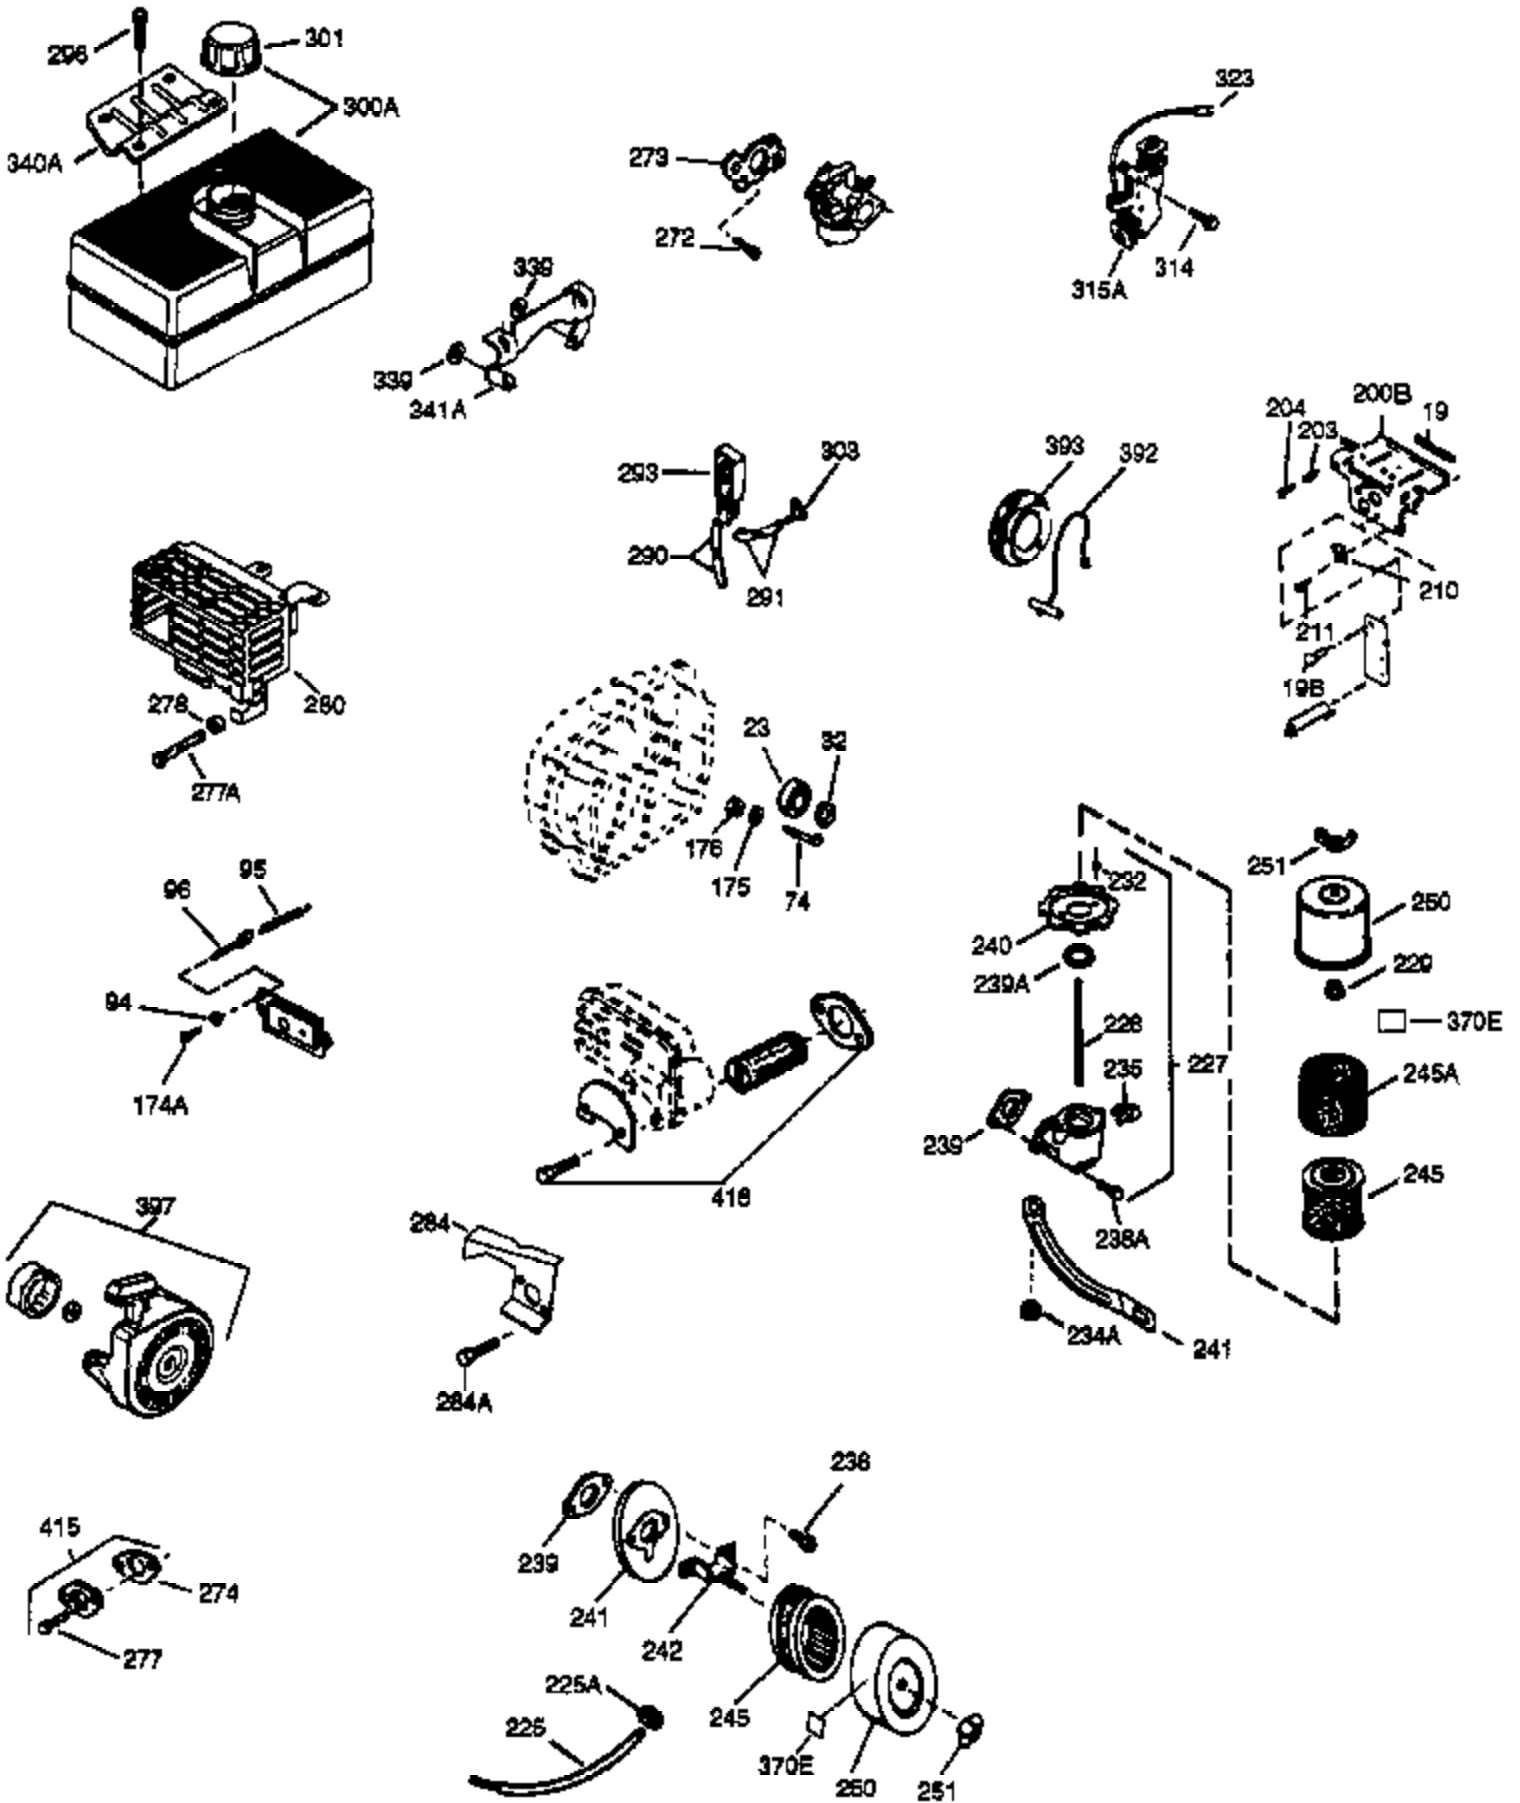

Ref #	Part Number	Qty	Description
	19 34663	1	Speed Control Spring
131A	650713	1	Screw, 5/16-18 x 5/8"
131B	650738	1	Screw, 1/4-20 x 5/8"
203	31342	1	Compression Spring
204	650549	1	Screw, 5-40 x 7/16"
210	27793	1	Conduit Clip
211	28942	1	Screw, 10-32 x 3/8"
238	28820	2	Screw, 10-32 x 1/2"
239	27272A	1	* Air Cleaner Gasket
240	33266	1	Air Cleaner Body
242	33267	1	Air Cleaner Bracket
245	33268	1	Air Cleaner Filter
250	33269A	1	Air Cleaner Cover
251	650513	1	Wing Nut, 1/4-20
264	650802	1	Screw, 1/4-20 x 5/8"
277	650729	2	Screw, 5/16-18 x 3-3/16"
284A	650701	2	Screw, 8-18 x 7/16"
284	36431	1	Muffler Deflector
290	30962	1	Fuel Line
298	650665	2	Screw, 1/4-15 x 3/4"
301	35355	1	Fuel Cap
314	650873	2	Screw, 1/4-20 x 3/4"
323	610922	2	Terminal
415	34479A	1	Muffler Adaptor