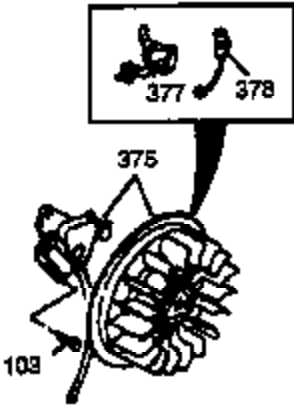

OPTIONAL MUFFLER (QUIET)