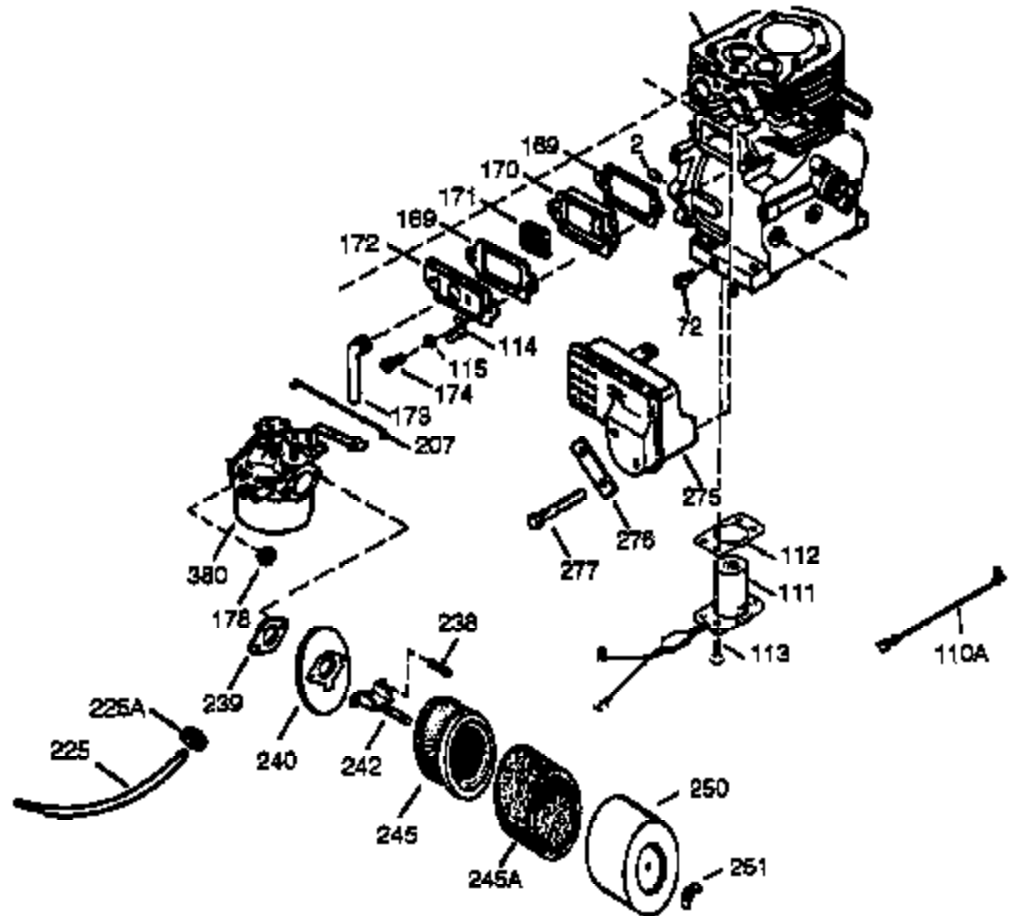

OPTIONAL MUFFLER (QUIET)