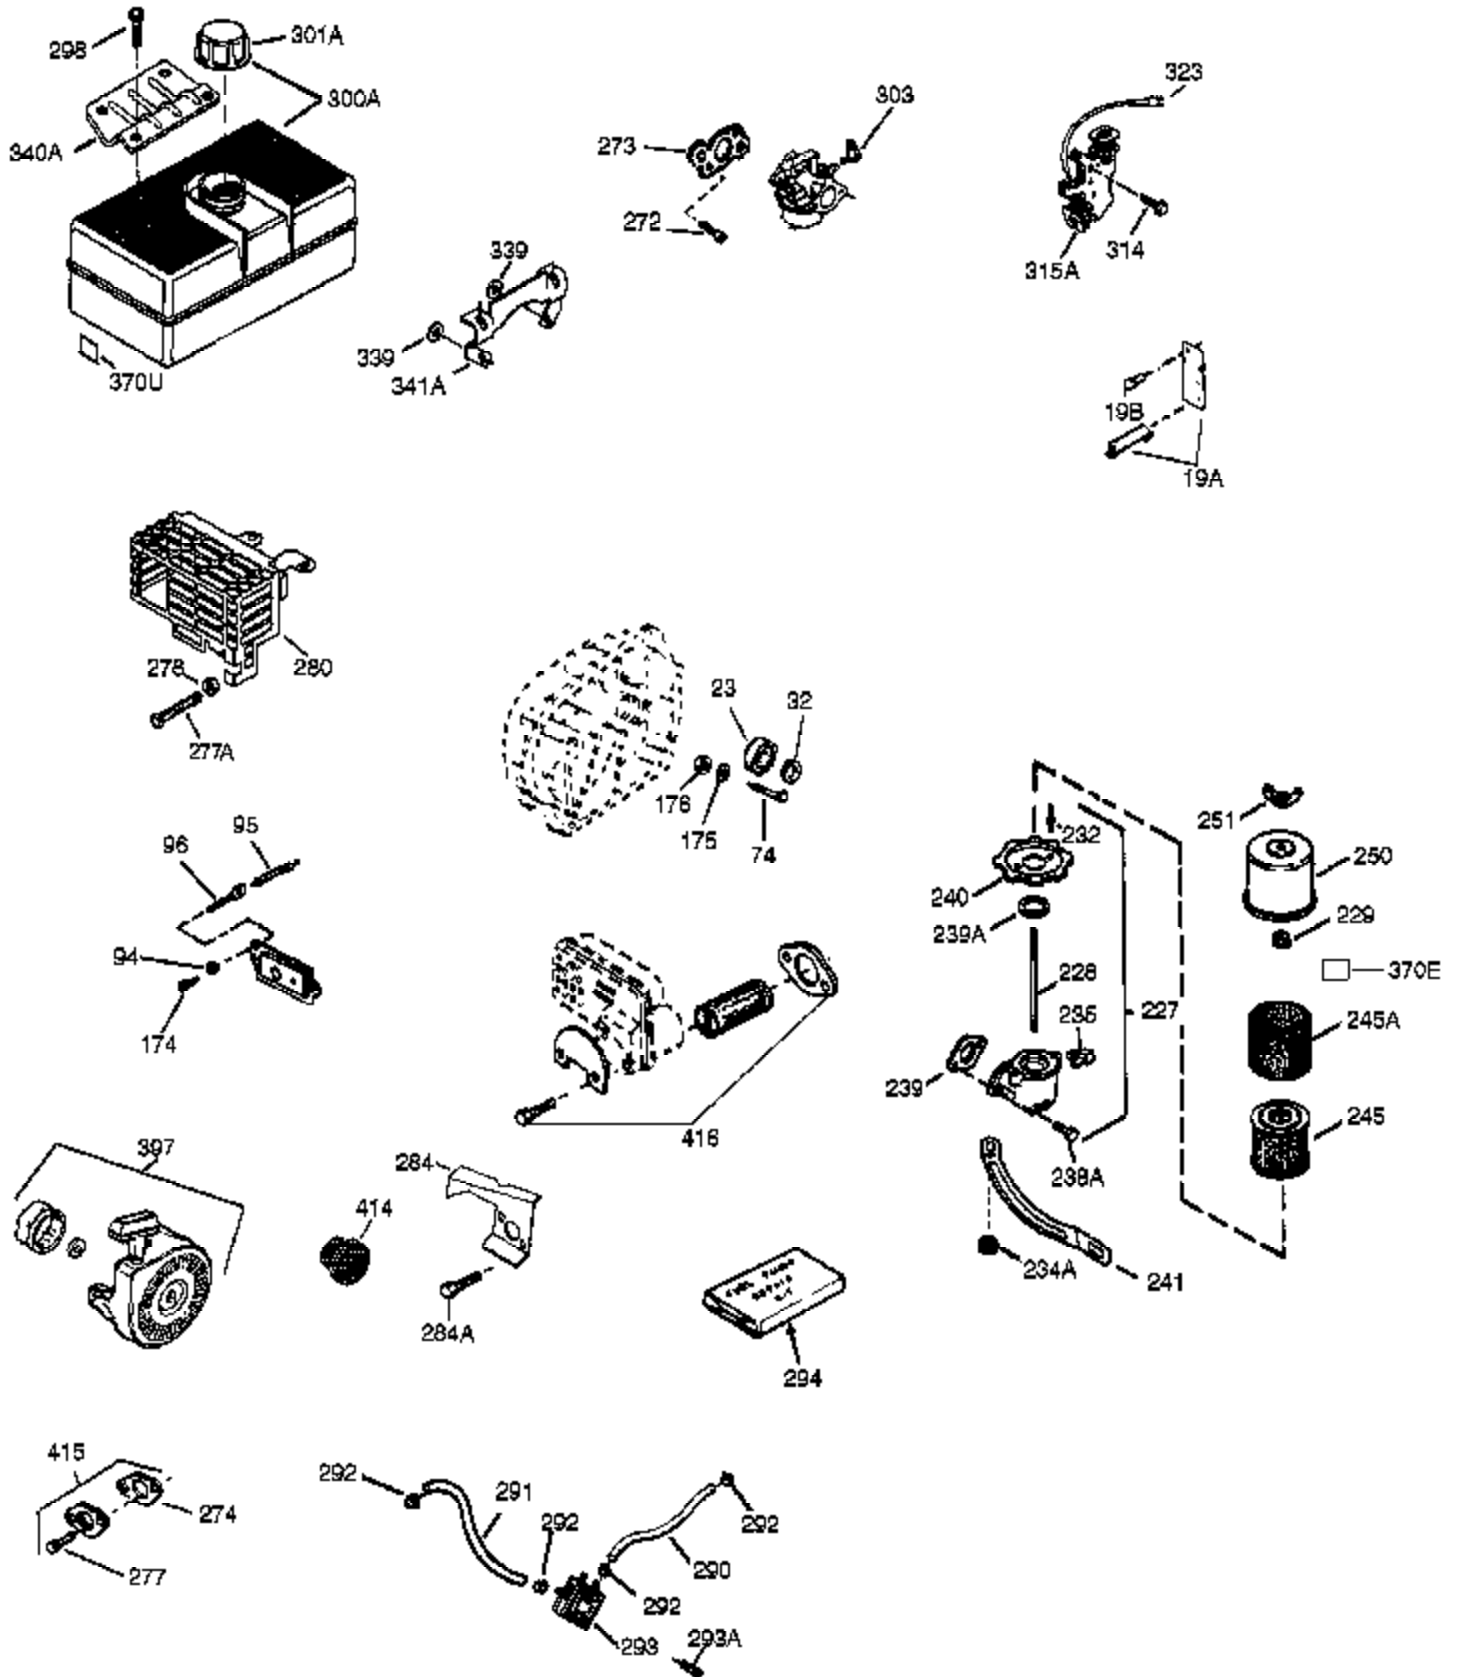

Ref #	Part Number	Qty	Description
23	33627	1	Ball Bearing
32	33628	1	Washer
74	31855	2	Bearing Retainer
174	650128	2	Screw, 10-24 x 1/2"
175	650778	2	Lock Washer
176	650580	2	Lock Nut, 10-24
227	35044	1	Air Cleaner Base (Incl. 228,229,232,2 39A&242)
228	650851	1	Stud, 1/4-20 x 8.1"
232	0	1	Pop Rivet (1/8")(Can be purchased locally)
234	650852	1	Nut, 1/4-20
235	30675	1	Air Cleaner Elbow Fitting
238	650163	2	Screw, 10-32 x 7/8"
239	27272A	1	* Air Cleaner Gasket
239A	34698A	1	* Air Cleaner Gasket
240	34699	1	Air Cleaner Base
241	37279	1	Air Cleaner Bracket
245	34700B	1	Air Cleaner Filter
245A	34703	1	Air Cleaner Filter
250	34702	1	Air Cleaner Cover
251	650886	1	Wing Nut, 1/4-20
277	650729	2	Screw, 5/16-18 x 3-3/16"
290	30962	1	Fuel Line
292	26460	2	Fuel Line Clamp
298	650665	2	Screw, 1/4-15 x 3/4"
370J	35703	1	Throttle Decal
370E	37089	1	Air Cleaner Decal
416	34479A	1	Spark Arrestor Kit (Optional)