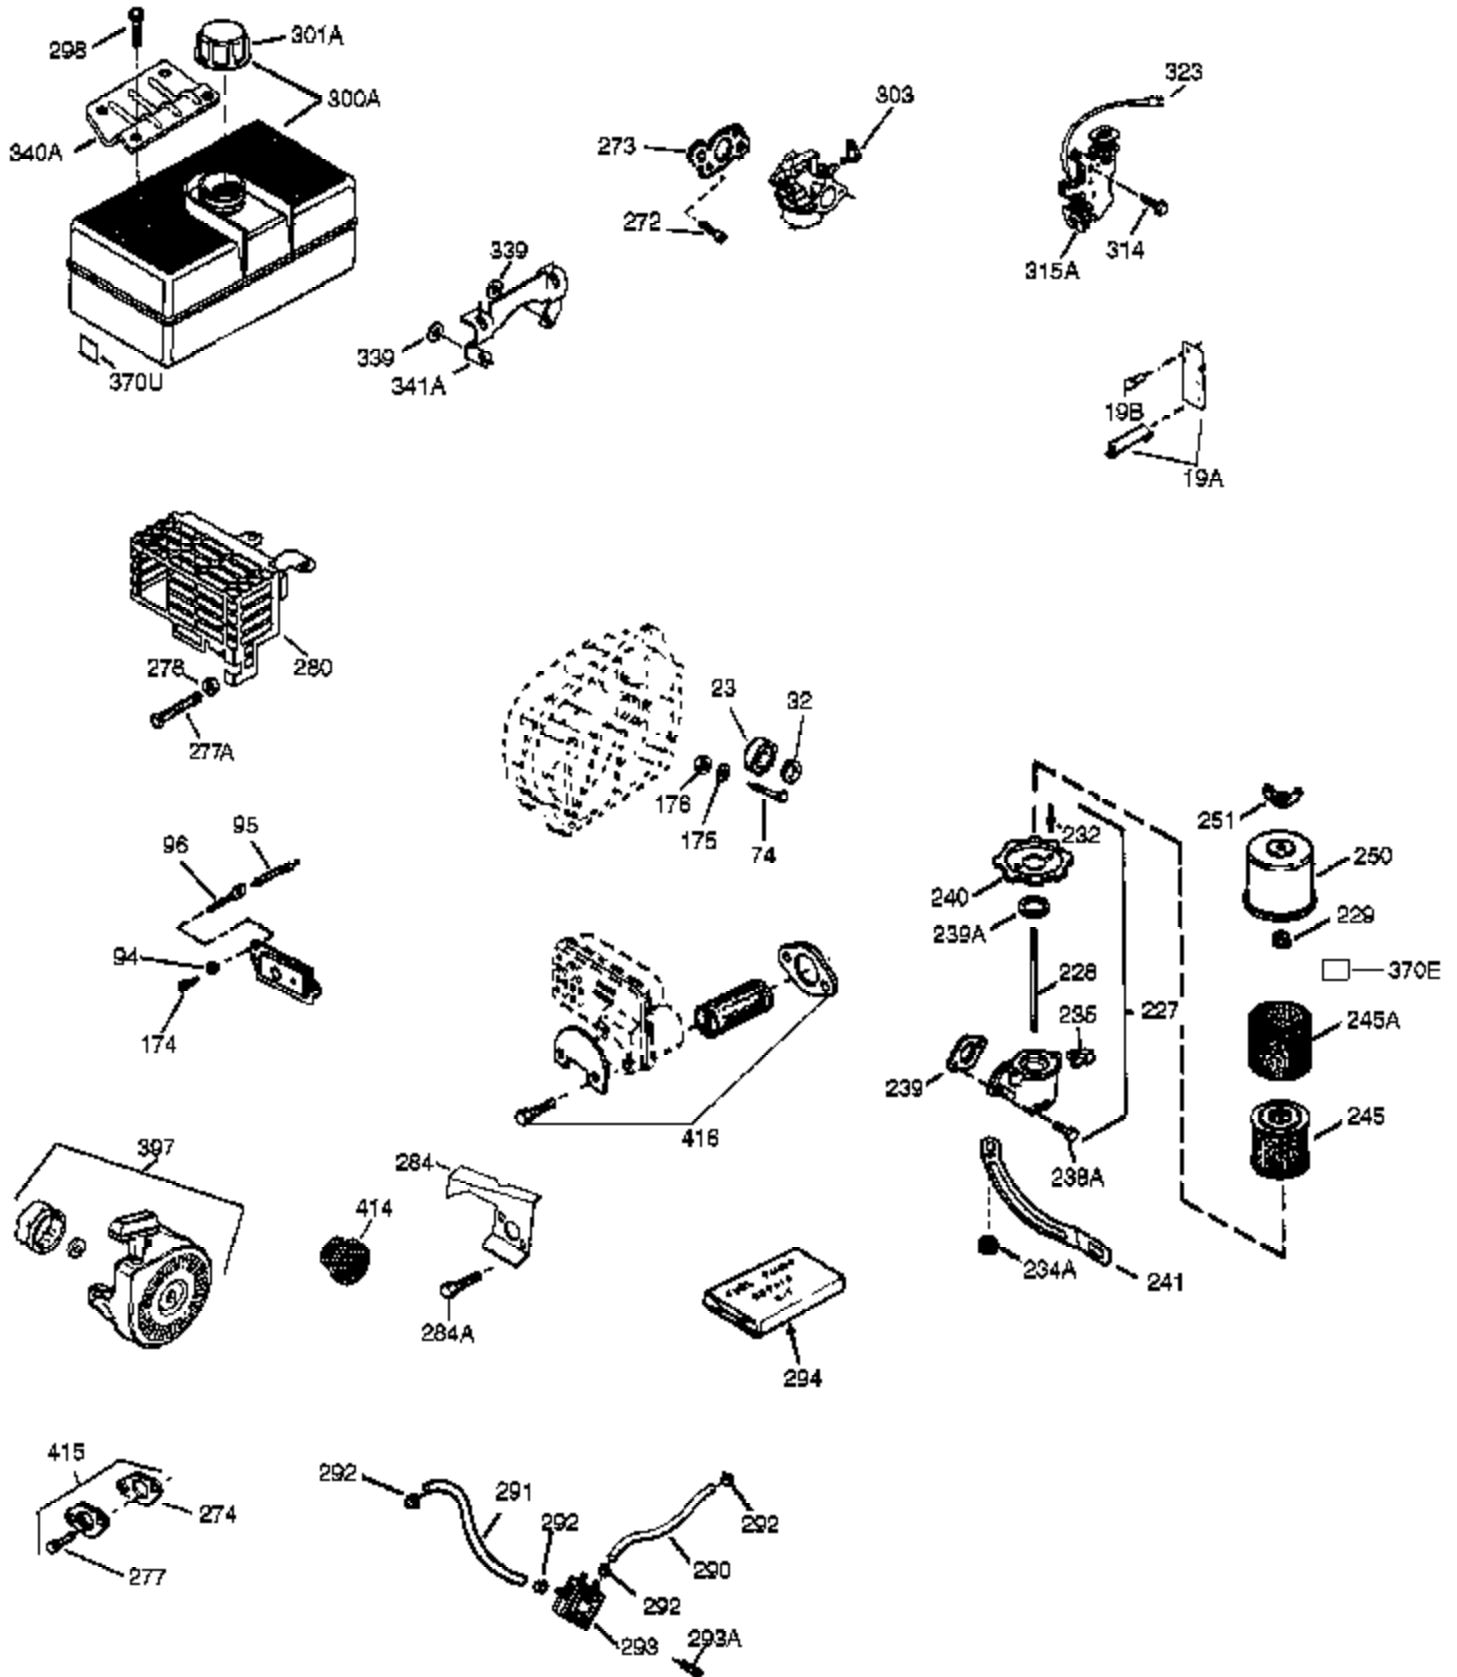

Ref #	Part Number	Qty	Description
	0		RPM High 3450 to 3750 RPM Low 1800
23	33627	1	Ball Bearing
32	33628	1	Washer
74	31855	2	Bearing Retainer
174	650128	2	Screw, 10-24 x 1/2"
175	650778	2	Lock Washer
176	650580	2	Lock Nut, 10-24
227	35044	1	Air Cleaner Base (Incl. 228,229,232,2 39A&242)
228	650851	1	Stud, 1/4-20 x 8.1"
232	0	1	Pop Rivet (1/8")(Can be purchased locally)
234	650852	1	Nut, 1/4-20
235	30675	1	Air Cleaner Elbow Fitting
238	650163	2	Screw, 10-32 x 7/8"
239A	34698A	1	* Air Cleaner Gasket
239	27272A	1	* Air Cleaner Gasket
240	34699	1	Air Cleaner Base
241	37279	1	Air Cleaner Bracket
245	34700B	1	Air Cleaner Filter
245A	34703	1	Air Cleaner Filter
250	34702	1	Air Cleaner Cover
251	650886	1	Wing Nut, 1/4-20
277	650729	2	Screw, 5/16-18 x 3-3/16"
290	30962	1	Fuel Line
292	26460	2	Fuel Line Clamp
298	650665	2	Screw, 1/4-15 x 3/4"
370J	35703	1	Throttle Decal
370E	37089	1	Air Cleaner Decal
416	34479A	1	Spark Arrestor Kit (Optional)