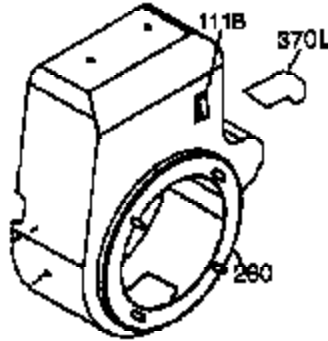

OPTIONAL MUFFLER
(QUIET)