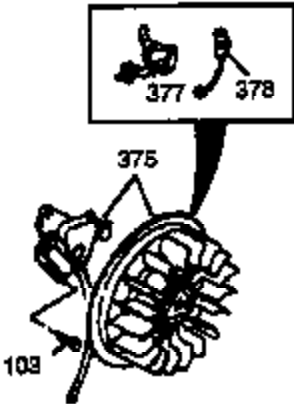

OPTIONAL MUFFLER
(QUIET)