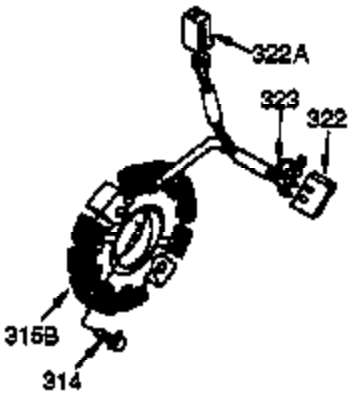

OPTIONAL MUFFLER
(QUIET)