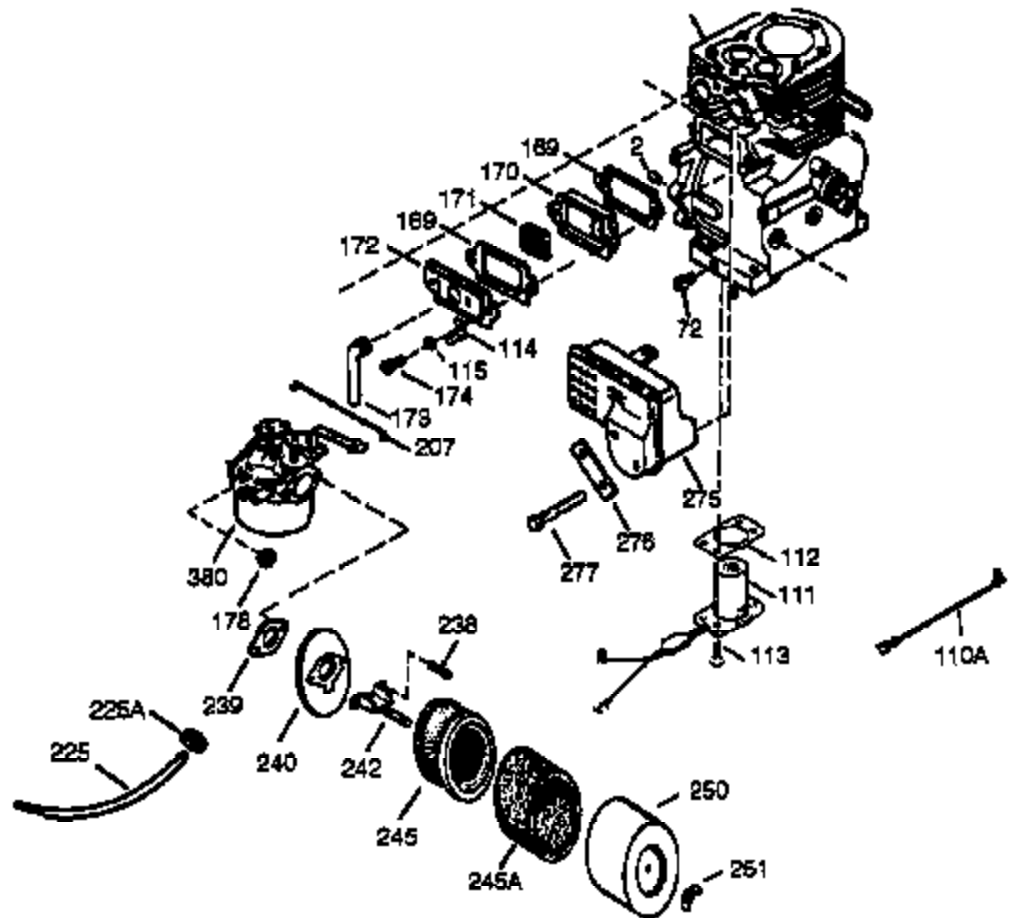

OPTIONAL MUFFLER
(QUIET)