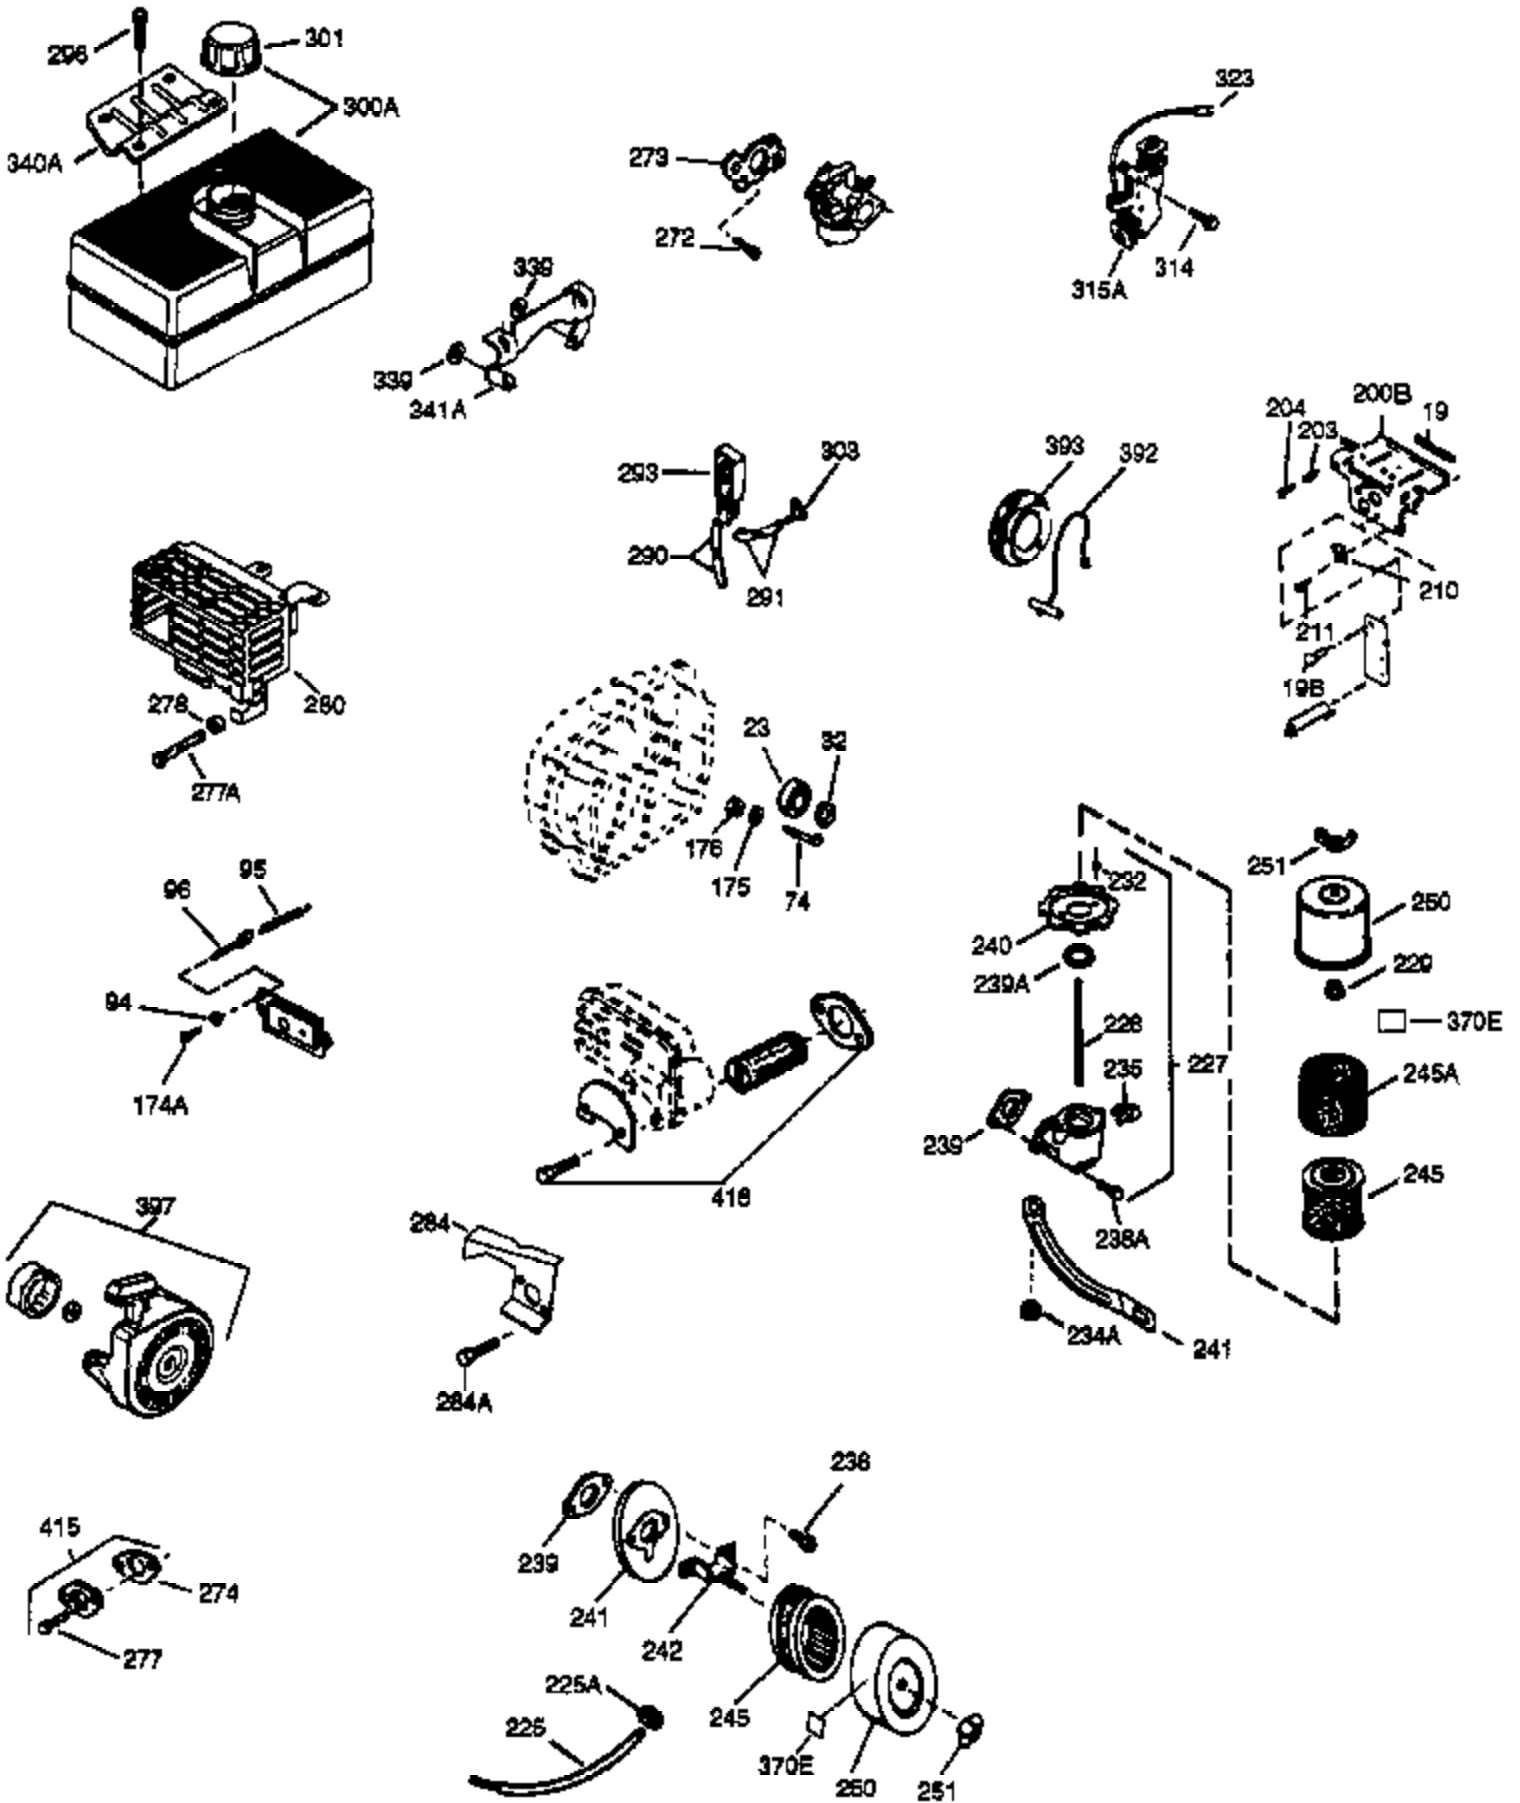

Engine Parts List #2

Ref #	Part Number	Qty	Description
23	33627	1	Ball Bearing
32	33628	1	Washer
74	31855	2	Bearing Retainer
94	33450	1	Lock Nut, 10-32
95	30886A	1	Extension Spring
96	30845A	1	R.P.M. Adjusting Bolt
129	650727	2	Screw, 5/16-18 x 1-3/4"
131A	650713	2	Screw, 5/16-18 x 5/8"
174A	650597	1	Screw, 10-24 x 5/8"
175	650778	2	Lock Washer
176	650580	2	Lock Nut, 10-24
238	28820	2	Screw, 10-32 x 1/2"
239	27272A	1	* Air Cleaner Gasket
240	33266	1	Air Cleaner Body
242	33267	1	Air Cleaner Bracket
245A	35881	1	Air Cleaner Filter
245	33268	1	Air Cleaner Filter
250	33269A	1	Air Cleaner Cover
251	650513	1	Wing Nut, 1/4-20
264	650802	1	Screw, 1/4-20 x 5/8"
277	650729	2	Screw, 5/16-18 x 3-3/16"
290	30705	1	Fuel Line
298	650665	2	Screw, 1/4-15 x 3/4"
301	35355	1	Fuel Cap