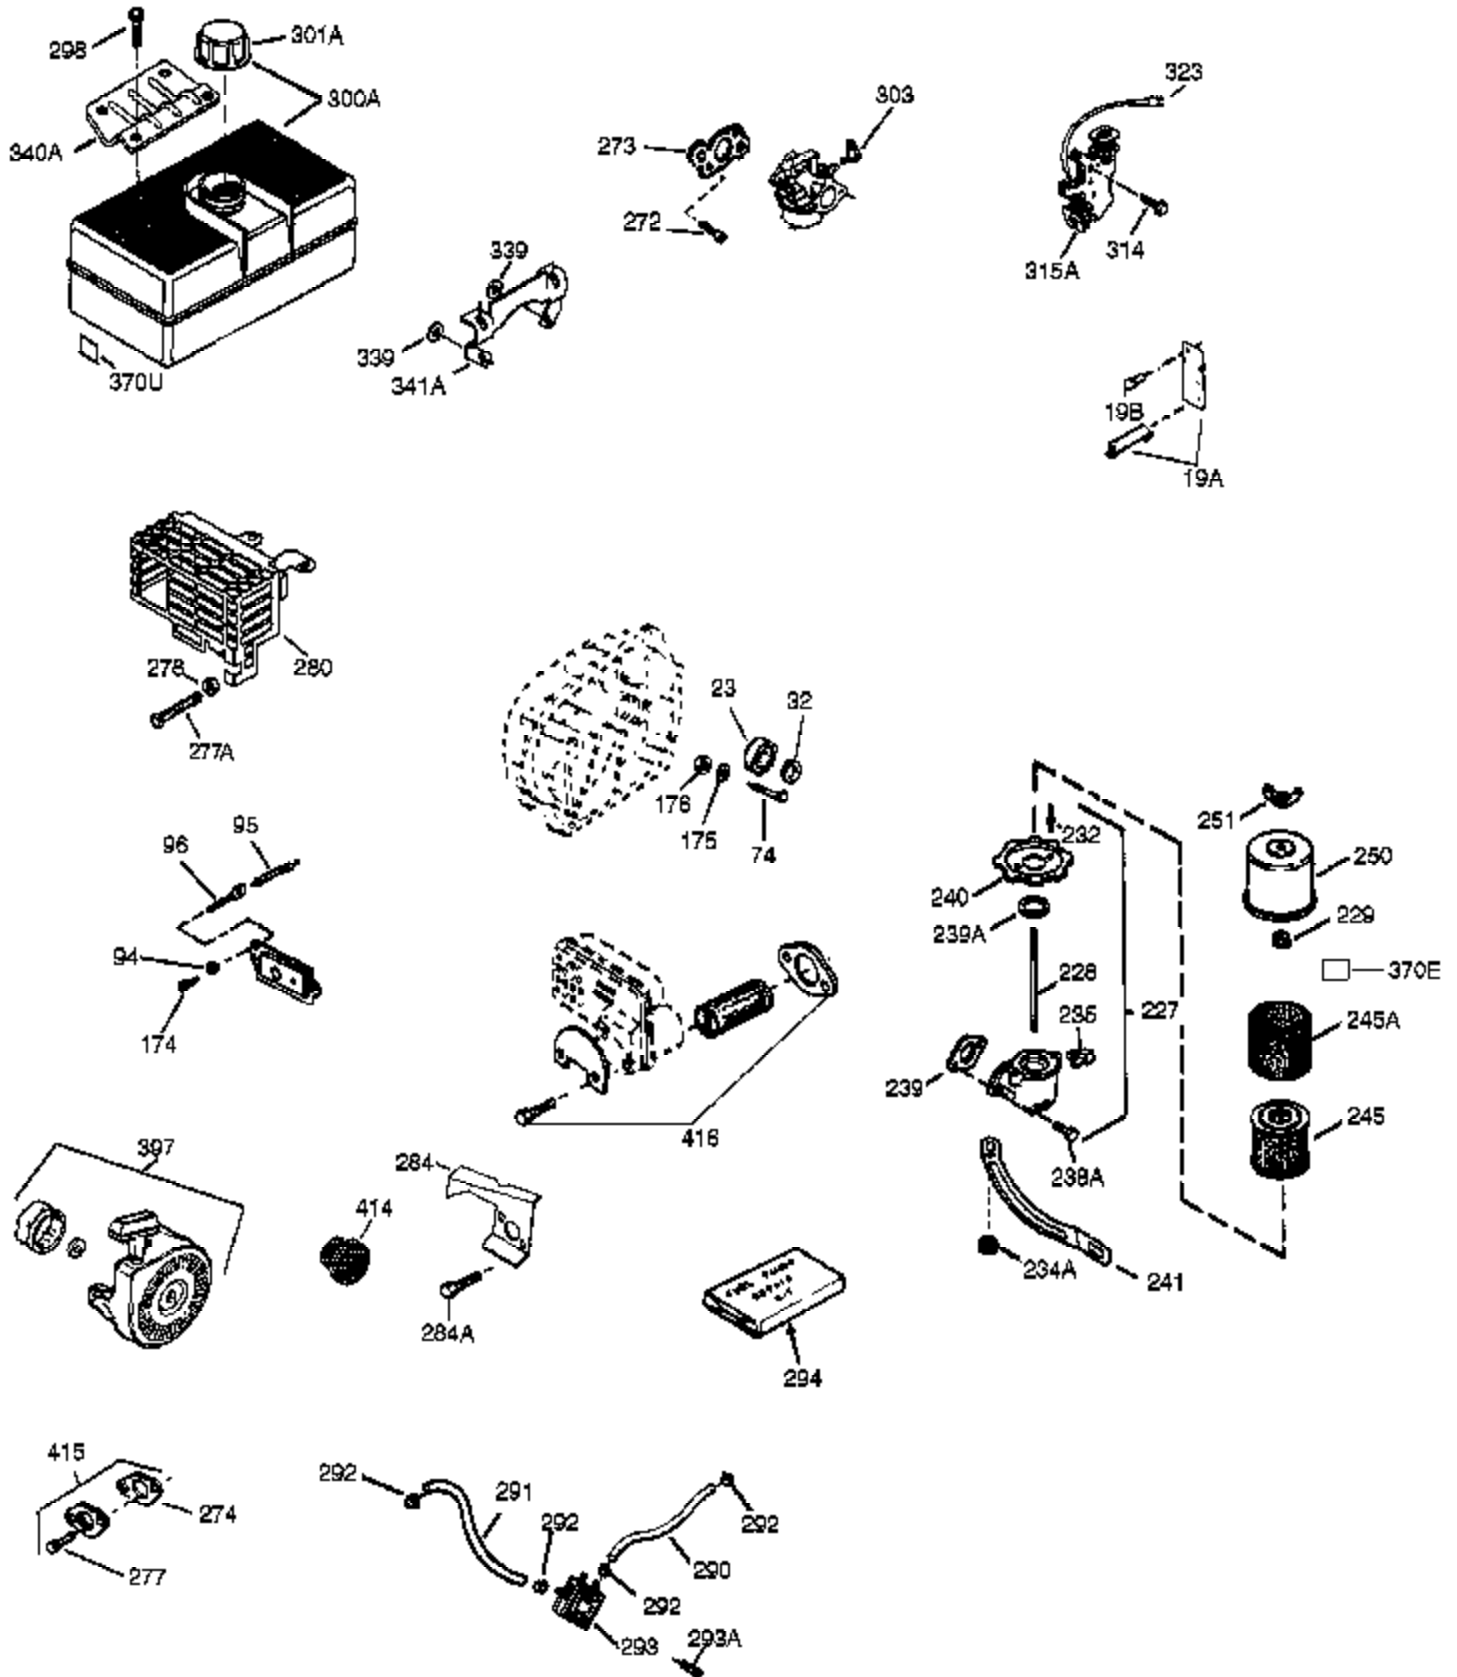

Ref #	Part Number	Qty	Description
94	651016	1	Lock Nut, 10-32
95	30886A	1	Extension Spring
96	30845A	1	R.P.M. Adjusting Bolt
174	650128	2	Screw, 10-24 x 1/2"
238	28820	2	Screw, 10-32 x 1/2"
239	27272A	1	* Air Cleaner Gasket
240	37104	1	Air Cleaner Body
245	33268	1	Air Cleaner Filter
250	33269A	1	Air Cleaner Cover
251	650513	1	Wing Nut, 1/4-20
277	651002	2	Screw, 5/16-18 x 4-13/64"
290	30705	1	Fuel Line
292	26460	2	Fuel Line Clamp
298	650665	2	Screw, 1/4-15 x 3/4"