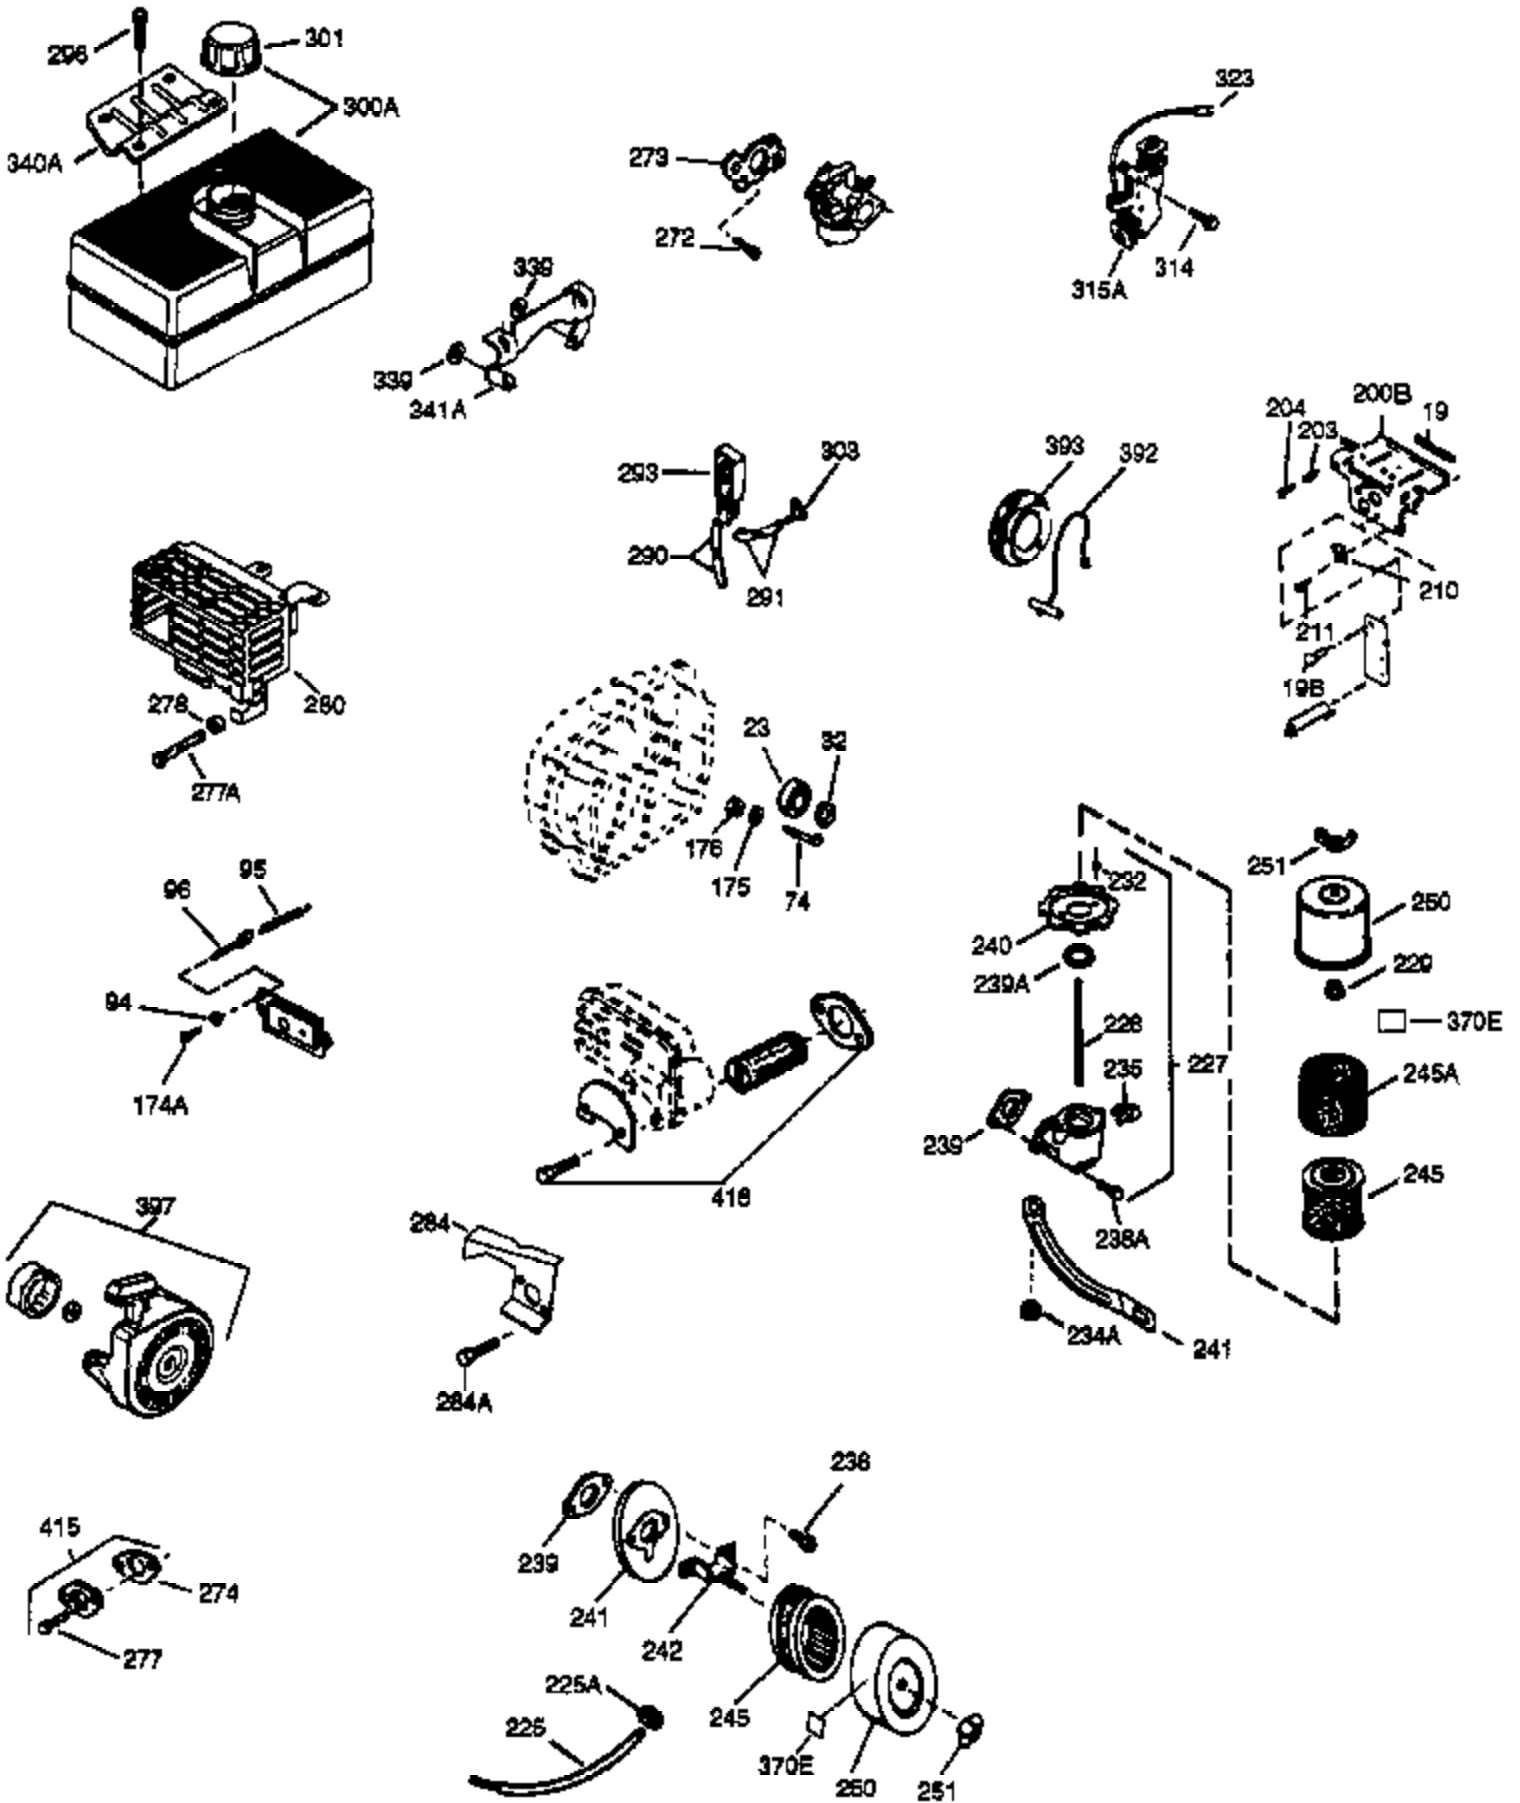

Ref #	Part Number	Qty	Description
94	33450	1	Lock Nut, 10-32
95	30886A	1	Extension Spring
96	30845A	1	R.P.M. Adjusting Bolt
129	650727	2	Screw, 5/16-18 x 1-3/4"
131A	650713	2	Screw, 5/16-18 x 5/8"
174A	650597	1	Screw, 10-24 x 5/8"
238	28820	2	Screw, 10-32 x 1/2"
239	27272A	1	* Air Cleaner Gasket
240	33266	1	Air Cleaner Body
242	33267	1	Air Cleaner Bracket
245	33268	1	Air Cleaner Filter
250	33269A	1	Air Cleaner Cover
251	650513	1	Wing Nut, 1/4-20
277	792093	2	Screw, 5/16-18 x 4-3/16"
290	30705	1	Fuel Line
298	650665	2	Screw, 1/4-15 x 3/4"
301	35355	1	Fuel Cap