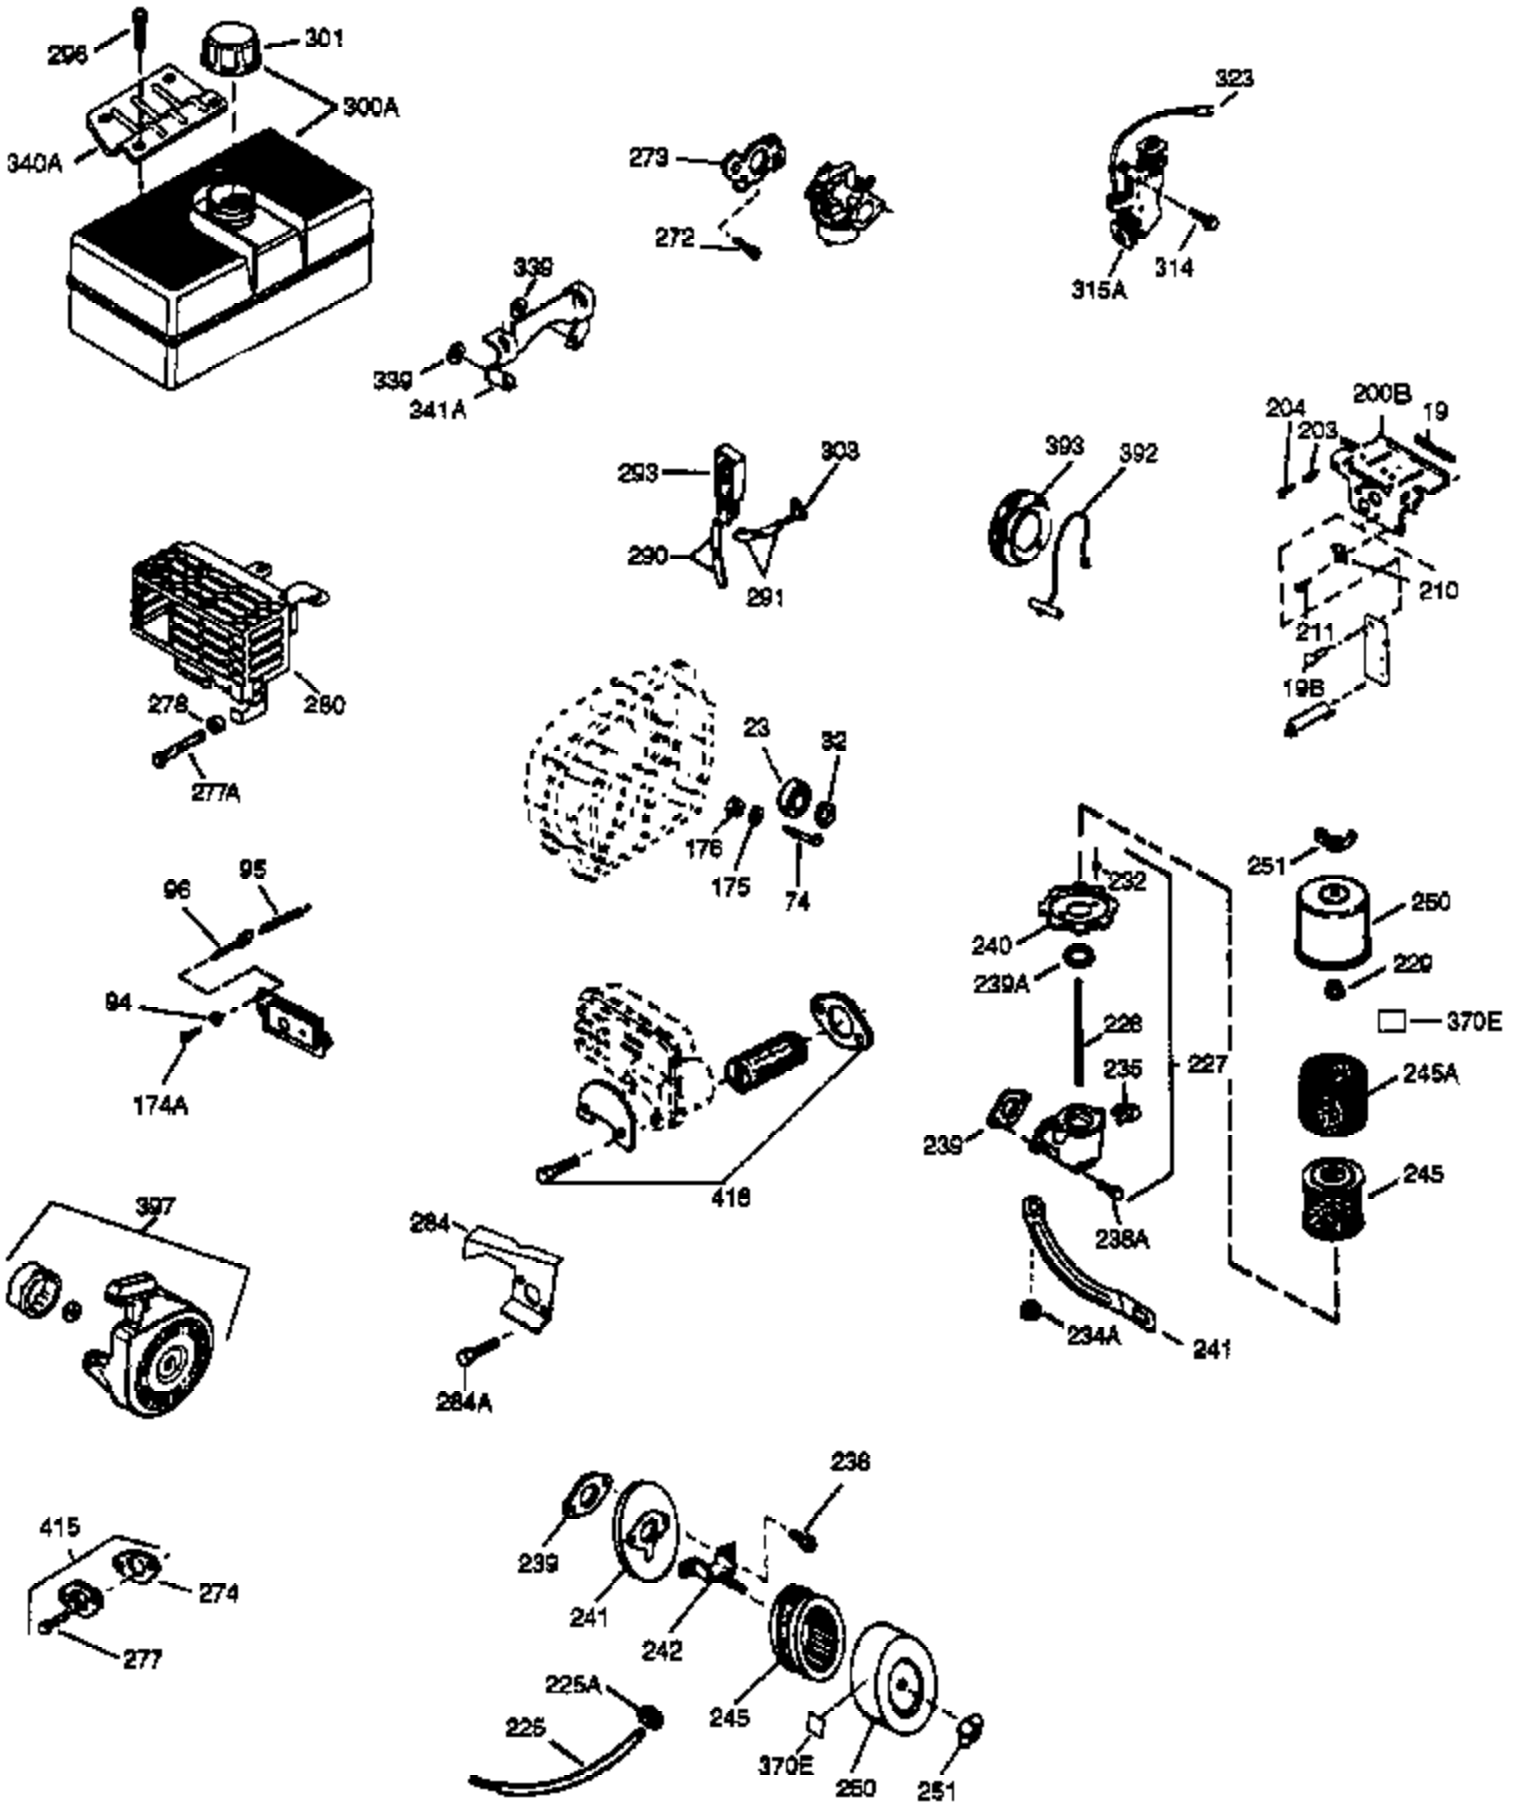

Ref #	Part Number	Qty	Description
23	33627	1	Ball Bearing
32	33628	1	Washer
74	31855	1	Bearing Retainer
94	33450	1	Lock Nut, 10-32
95	30886A	1	Extension Spring
96	30845A	1	R.P.M. Adjusting Bolt
129	650727	2	Screw, 5/16-18 x 1-3/4"
131A	650713	2	Screw, 5/16-18 x 5/8"
174A	650597	1	Screw, 10-24 x 5/8"
175	650778	2	Lock Washer
176	650580	2	Lock Nut, 10-24
238	28820	2	Screw, 10-32 x 1/2"
239	27272A	1	* Air Cleaner Gasket
240	33266	1	Air Cleaner Body
242	33267	1	Air Cleaner Bracket
245	33268	1	Air Cleaner Filter
250	33269A	1	Air Cleaner Cover
251	650513	1	Wing Nut, 1/4-20
277	650729	2	Screw, 5/16-18 x 3-3/16"
290	30705	1	Fuel Line
298	650665	2	Screw, 1/4-15 x 3/4"
301	36246	1	Fuel Cap