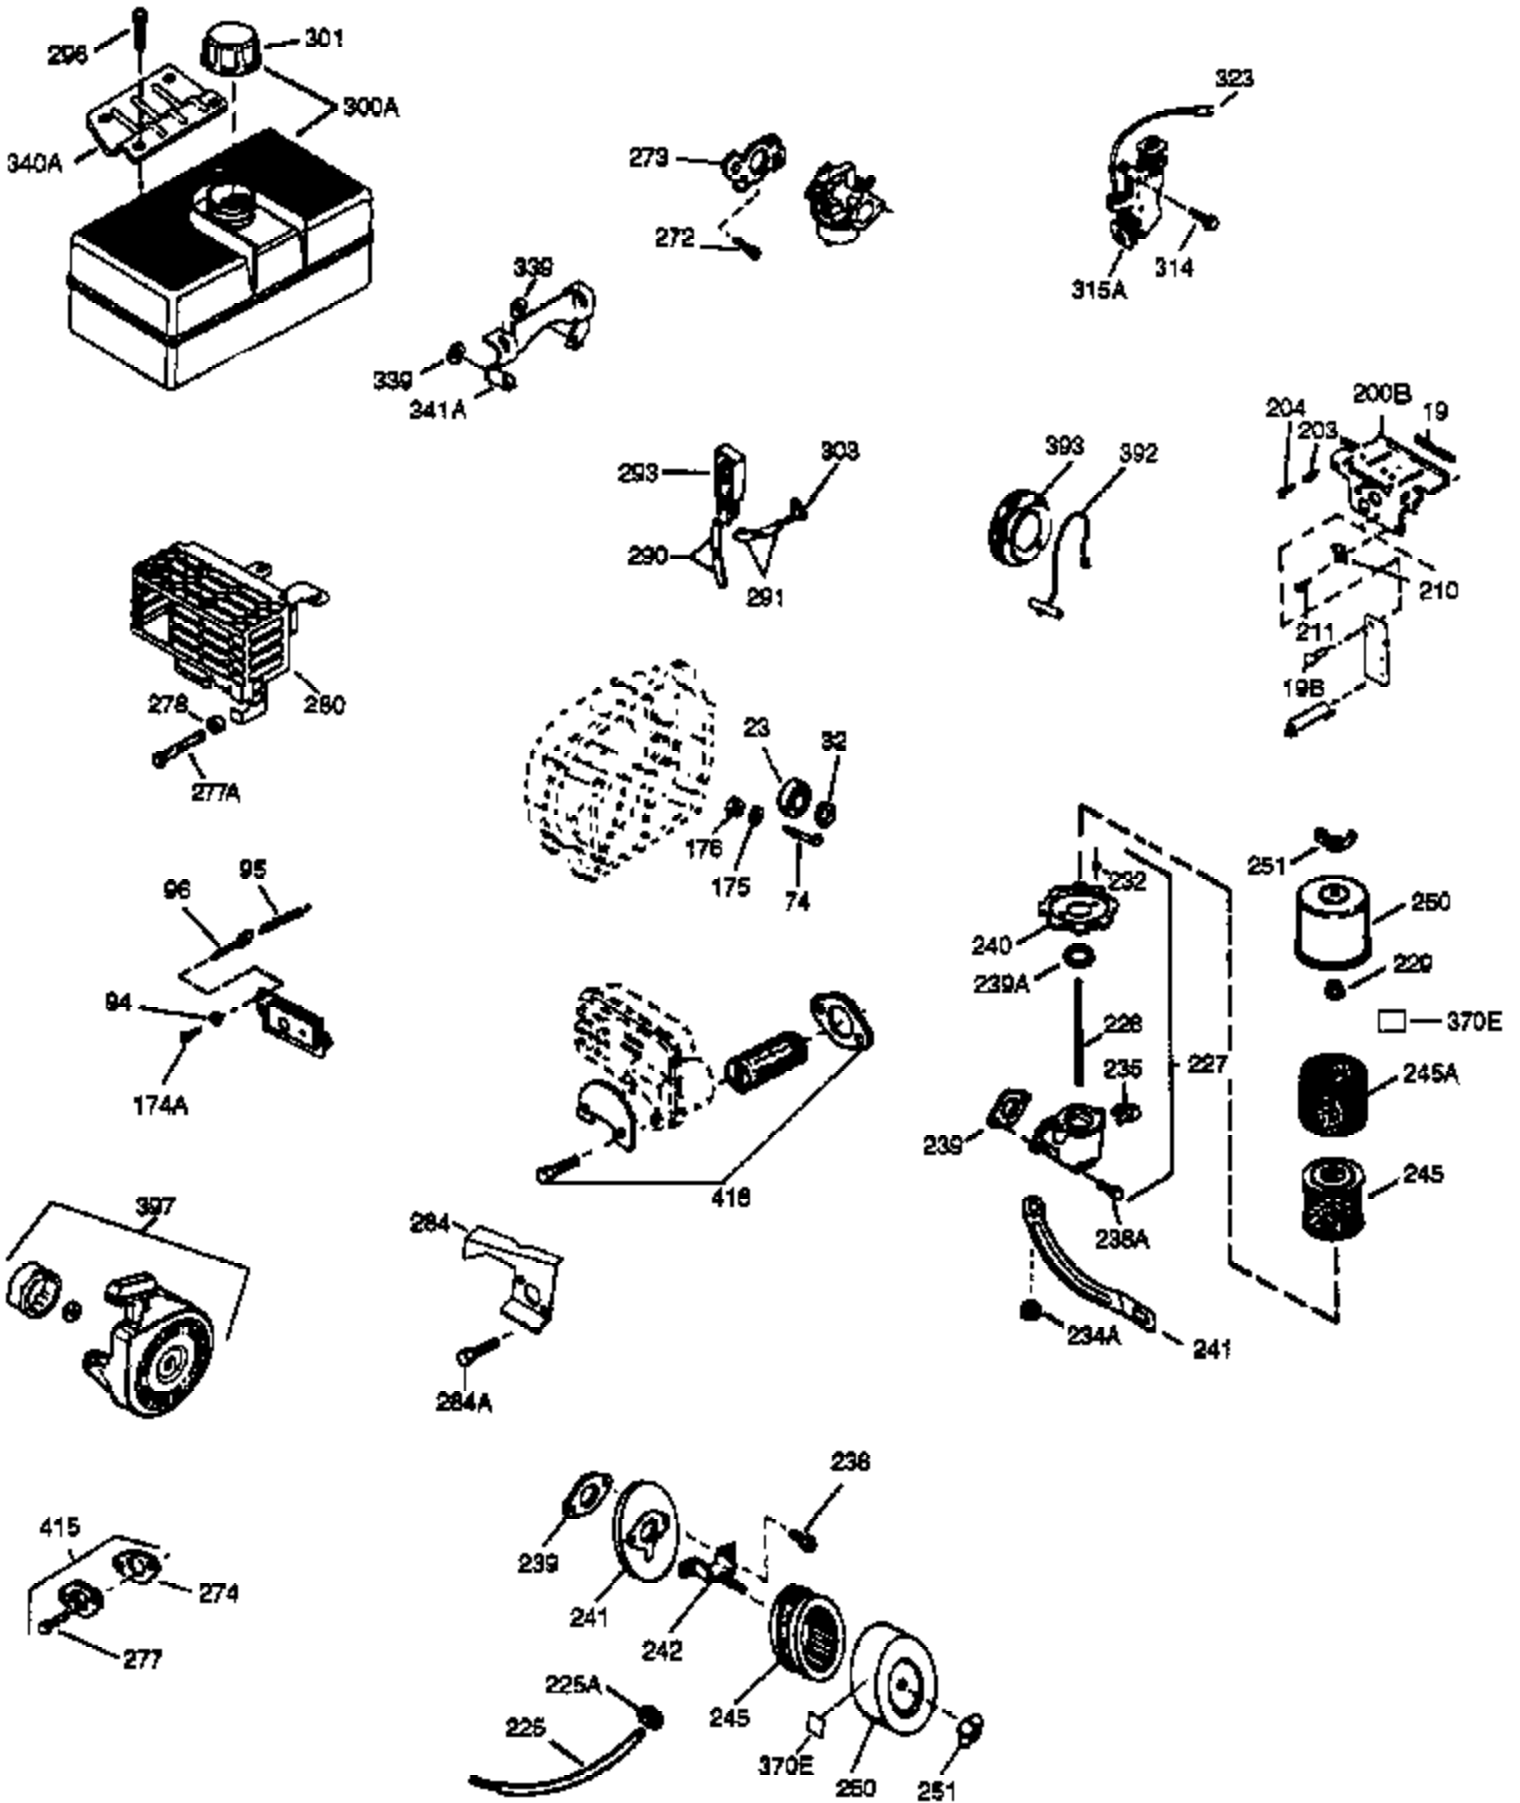

Ref #	Part Number	Qty	Description
94	33450	1	Lock Nut, 10-32
95	30886A	1	Extension Spring
96	30845A	1	R.P.M. Adjusting Bolt
129	650727	2	Screw, 5/16-18 x 1-3/4"
131A	650738	1	Screw, 1/4-20 x 5/8"
174A	650597	1	Screw, 10-24 x 5/8"
238	28820	2	Screw, 10-32 x 1/2"
239	27272A	1	* Air Cleaner Gasket
240	33266	1	Air Cleaner Body
242	33267	1	Air Cleaner Bracket
245	33268	1	Air Cleaner Filter
250	33269A	1	Air Cleaner Cover
251	650513	1	Wing Nut, 1/4-20
264	650802	1	Screw, 1/4-20 x 5/8"
277	650729	2	Screw, 5/16-18 x 3-3/16"
290	30705	1	Fuel Line