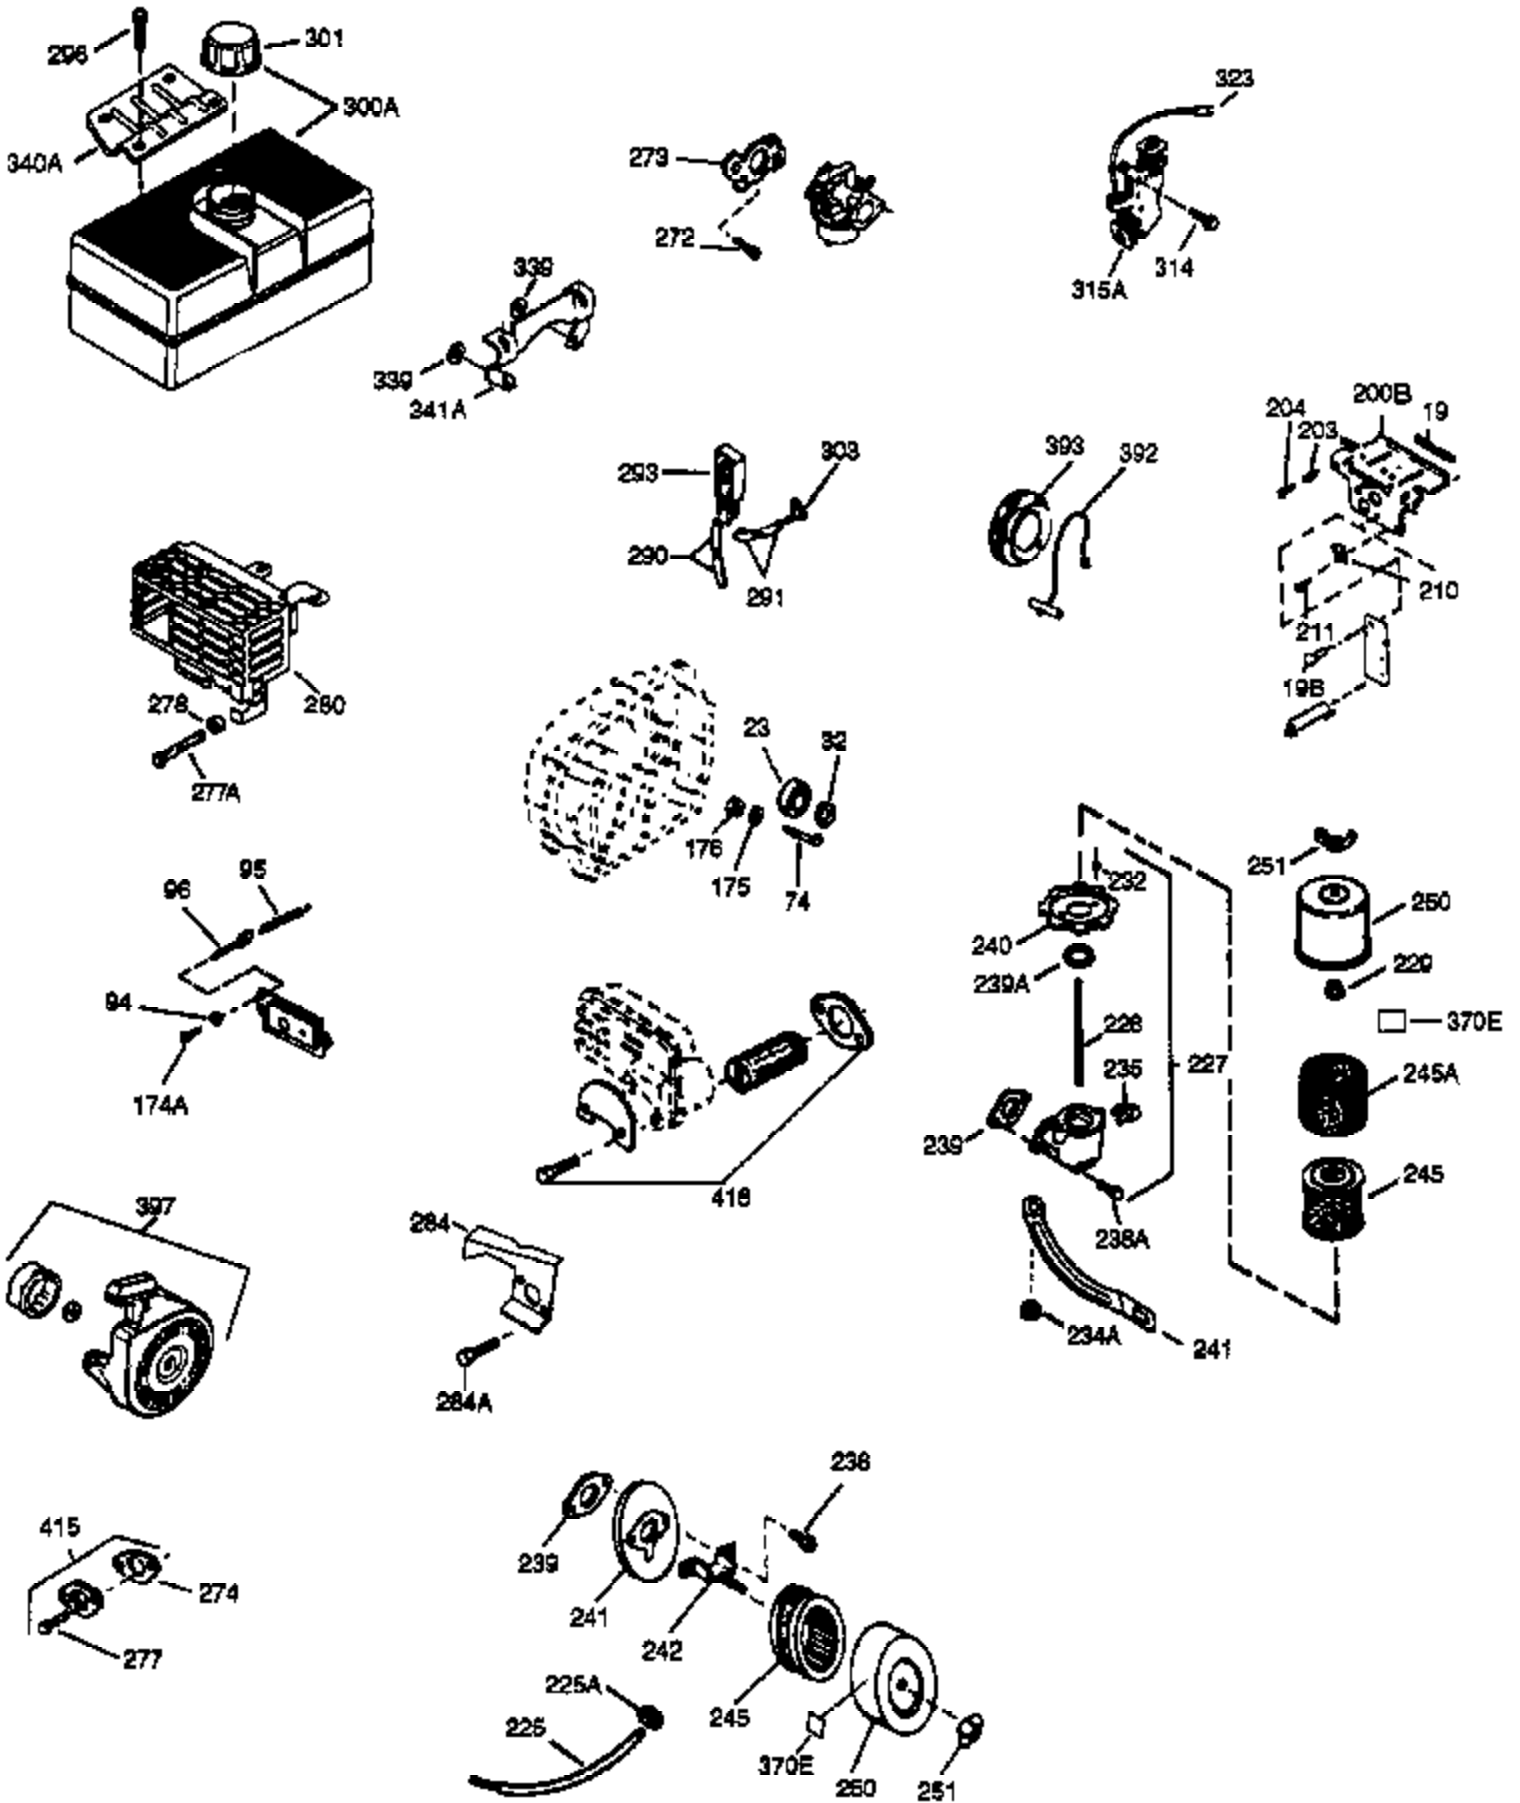

Ref #	Part Number	Qty	Description
94	33450	1	Lock Nut, 10-32
95	30886A	1	Extension Spring
96	30845A	1	R.P.M. Adjusting Bolt
131A	650713	1	Screw, 5/16-18 x 5/8"
131B	650738	1	Screw, 1/4-20 x 5/8"
238	28820	2	Screw, 10-32 x 1/2"
239	27272A	1	* Air Cleaner Gasket
240	33266	1	Air Cleaner Body
242	33267	1	Air Cleaner Bracket
245	33268	1	Air Cleaner Filter
250	33269A	1	Air Cleaner Cover
251	650513	1	Wing Nut, 1/4-20
264	650802	1	Screw, 1/4-20 x 5/8"
277	651002	2	Screw, 5/16-18 x 4-3/16"
290	30705	1	Fuel Line