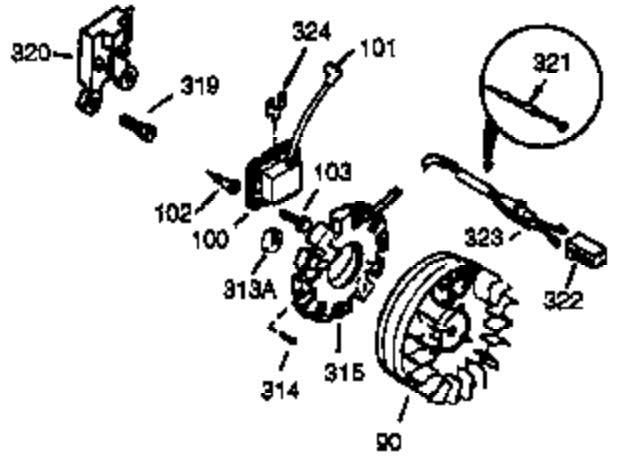

OPTIONAL MUFFLER (QUIET)