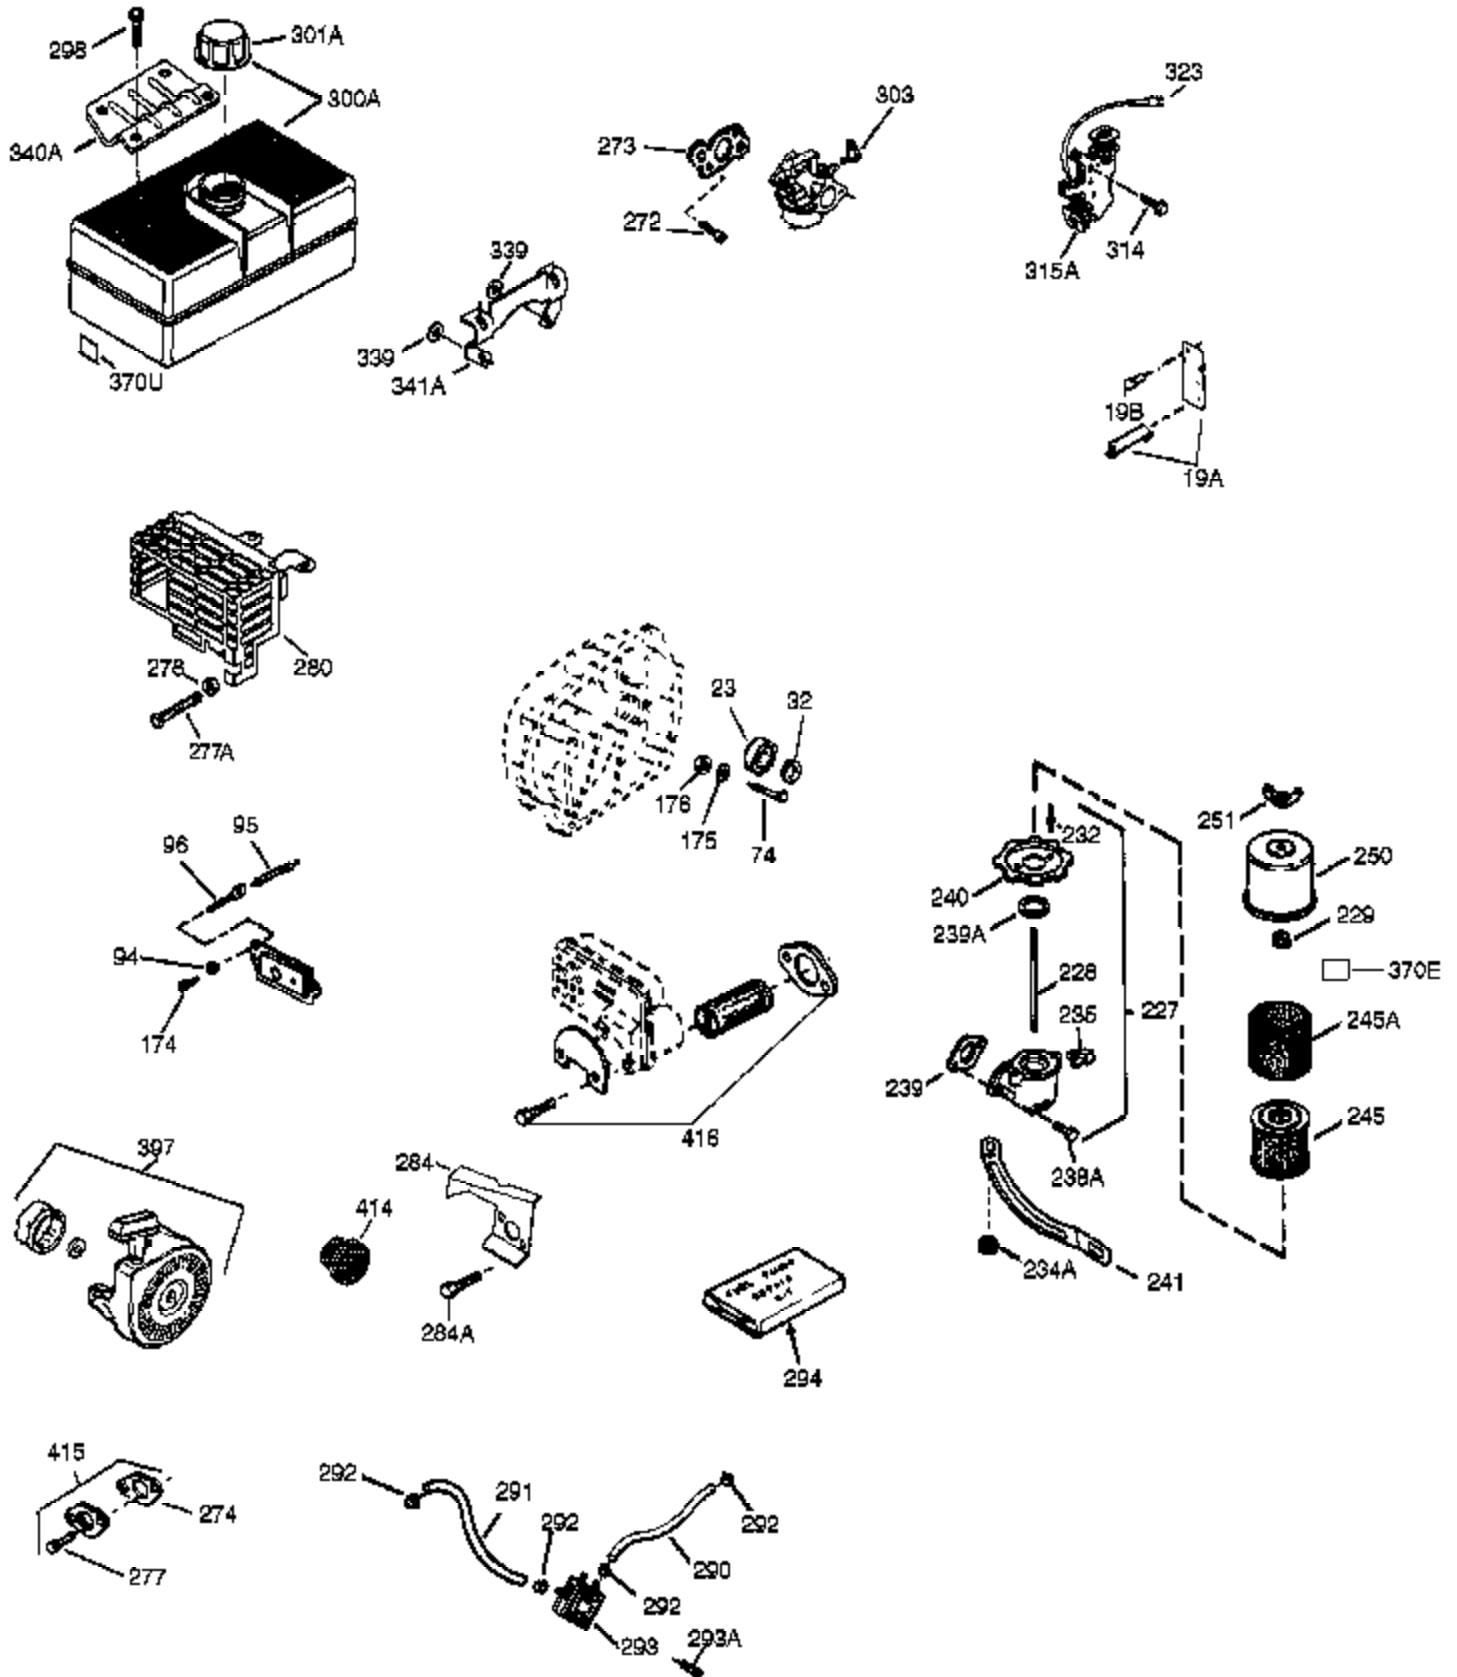

Engine Parts List #2

Ref #	Part Number	Qty	Description
23	33627	1	Ball Bearing
32	33628	1	Washer
74	31855	2	Bearing Retainer
174	650128	2	Screw, 10-24 x 1/2"
175	650778	2	Lock Washer
176	650580	2	Lock Nut, 10-24
227	35044	1	Air Cleaner Elbow (Incl.228,229,232,2 39A&242)
228	650851	1	Sutd, 1/4-20 x 8.1"
232	0	2	Pop Rivet (1/8")(Can be purchased locally)
234	650852	1	Nut, 1/4-20
235	30675	1	Air Cleaner Elbow Fitting
238	650163	2	Screw, 10-32 x 7/8"
239A	34698A	1	Air Cleaner Gasket
239	27272A	1	* Air Cleaner Gasket
241A	37279	1	Air Cleaner Bracket
245	34700B	1	Air Cleaner Filter
245A	34703	1	Air Cleaner Filter
250	34702	1	Air Cleaner Cover
251	650513	1	Wing Nut, 1/4-20
277	650729	2	Screw, 5/16-18 x 3-3/16"
290	30705	1	Fuel Line
292	26460	2	Fuel Line Clamp
298	650665	2	Screw, 1/4-15 x 3/4"
370E	37089	1	Air Cleaner Decal