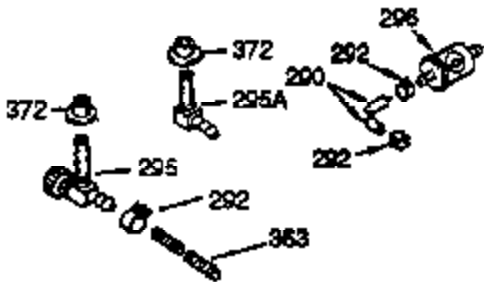

Ref #	Part Number	Qty	Description
37A	30322		Nut & Lockwasher, 8-32
64	650802		Screw, 1/4-20 x 5/8"
129	650727		Screw, 5/16-18 x 1-3/4 (Use as required)
131	650737		Screw, 1/4-20 x 1/2" (Use as required)
131	650738		Screw, 1/4-20 x 5/8 (Use as required)
131A	650713		Screw, 5/16-18 x 5/8"
222A			Pop Rivet (Can be purchased locally)
250B	33269A		Cover, Air cleaner
274	35865		Gasket, Exhaust
275C	35056		Muffler
277	650729		Screw, 5/16-18 x 3-3/16" (Use as required)
277	651002		Screw, 5/16-18 x 4-1/4" (Use as required)
290	29774		Fuel Line (Braided 8-1/4")(21cm)(As required)
290	30962		Fuel Line (Braided 32")(80cm)(As required)
292	26460		Fuel Line Clamp (Use as required)
301A	410144B		Fuel Cap (White Plastic)(Standard) (Use as required) (1.5" I.D.)
301A	33032		Fuel Cap (Red Plastic) (Spurt Resistant, Low Profile) (Use as required) (1.5" I.D.)
310B	35941		Dipstick (Incl. 306)
338A	31291		Plug, Cover
342	30063		Screw, Torx T-30, 1/4-20 x 1/2"
414	33323		Opt.Muffler Screen (Mini-Bike application)
415	730130		Kit, Exhaust adapter (Incl. 274 & 277)
418	33700		Cover & Tube, Muffler (use as required)
419	650578		Screw, 8-18 x 3/8" (use as required)
421	730226		SAE 5W30 4-Cycle Engine Oil (Quart)
422	35824		Muffler Optional