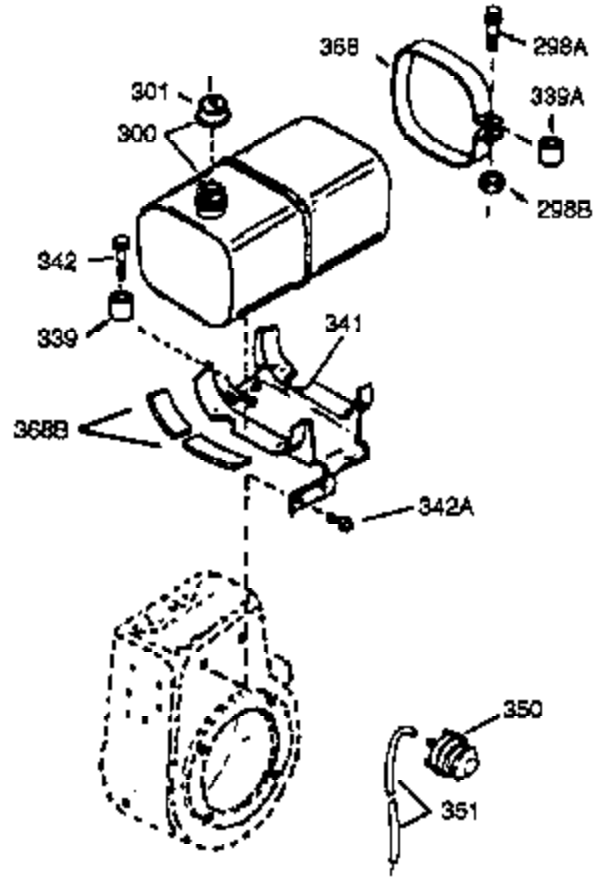

Ref #	Part Number	Qty	Description
37A	30322		Nut & Lockwasher, 8-32
64	650802		Screw, 1/4-20 x 5/8"
129	650727		Screw, 5/16-18 x 1-3/4 (Use as required)
131	650737		Screw, 1/4-20 x 1/2" (Use as required)
131	650738		Screw, 1/4-20 x 5/8 (Use as required)
131A	650713		Screw, 5/16-18 x 5/8"
222A			Pop Rivet (Can be purchased locally)
250B	33269A		Cover, Air cleaner
274	35865		Gasket, Exhaust
275C	35056		Muffler
277	650729		Screw, 5/16-18 x 3-3/16" (Use as required)
277	651002		Screw, 5/16-18 x 4-1/4" (Use as required)
290	29774		Fuel Line (Braided 8-1/4")(21cm)(As required)
290	30962		Fuel Line (Braided 32")(80cm)(As required)
292	26460		Fuel Line Clamp (Use as required)
301A	410144B		Fuel Cap (White Plastic)(Standard) (Use as required) (1.5" I.D.)
301A	33032		Fuel Cap (Red Plastic) (Spurt Resistant, Low Profile) (Use as required) (1.5" I.D.)
310B	35941		Dipstick (Incl. 306)
338A	31291		Plug, Cover
342	30063		Screw, Torx T-30, 1/4-20 x 1/2"
414	33323		Opt.Muffler Screen (Mini-Bike application)
415	730130		Kit, Exhaust adapter (Incl. 274 & 277)
418	33700		Cover & Tube, Muffler (use as required)
419	650578		Screw, 8-18 x 3/8" (use as required)
421	730226		SAE 5W30 4-Cycle Engine Oil (Quart)
422	35824		Muffler Optional