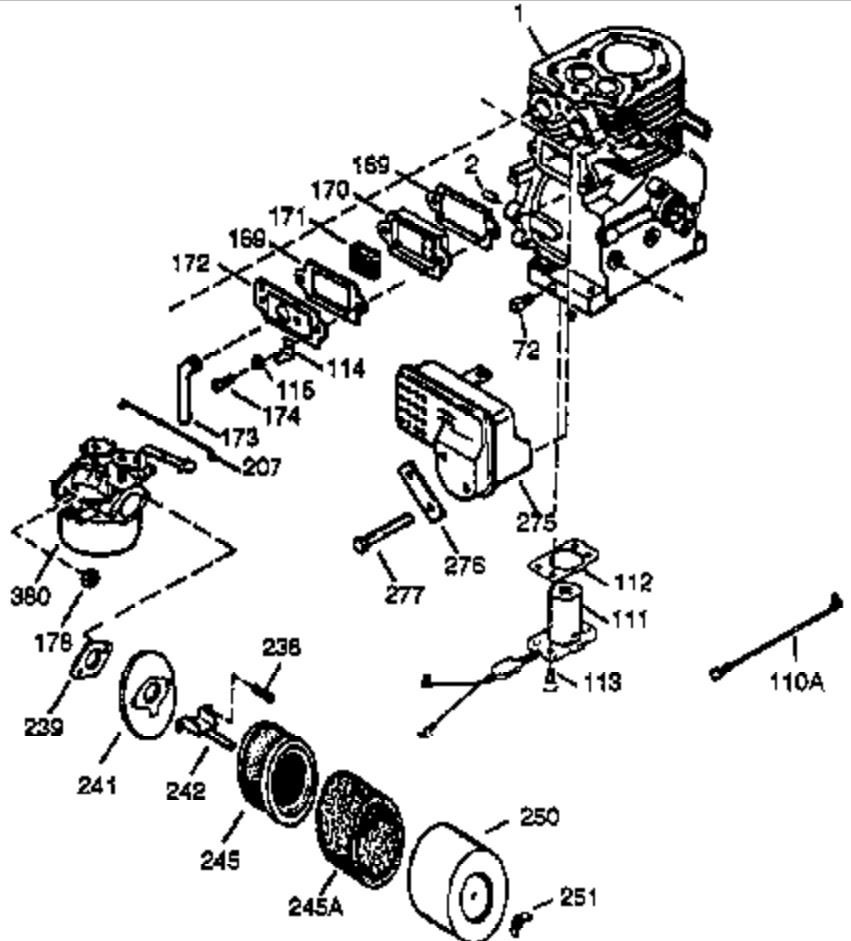

OPTIONAL MUFFLER
(QUIET)