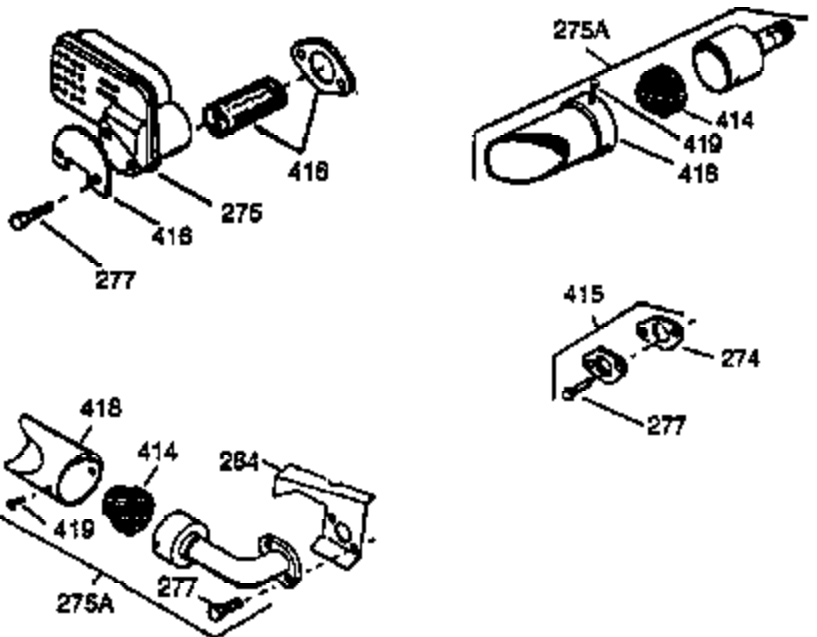

Ref #	Part Number	Qty	Description
37A	30322		Nut & Lockwasher, 8-32
64	650802		Screw, 1/4-20 x 5/8"
129	650727		Screw, 5/16-18 x 1-3/4 (Use as required)
131	650737		Screw, 1/4-20 x 1/2" (Use as required)
131	650738		Screw, 1/4-20 x 5/8 (Use as required)
131A	650713		Screw, 5/16-18 x 5/8"
222A			Pop Rivet (Can be purchased locally)
250B	33269A		Cover, Air cleaner
274	35865		Gasket, Exhaust
275C	35056		Muffler
277	650729		Screw, 5/16-18 x 3-3/16" (Use as required)
277	651002		Screw, 5/16-18 x 4-1/4" (Use as required)
290	29774		Fuel Line (Braided 8-1/4")(21cm)(As required)
290	30962		Fuel Line (Braided 32")(80cm)(As required)
292	26460		Fuel Line Clamp (Use as required)
301A	410144B		Fuel Cap (White Plastic)(Standard) (Use as required) (1.5" I.D.)
301A	33032		Fuel Cap (Red Plastic) (Spurt Resistant, Low Profile) (Use as required) (1.5" I.D.)
310B	35941		Dipstick (Incl. 306)
338A	31291		Plug, Cover
342	30063		Screw, Torx T-30, 1/4-20 x 1/2"
414	33323		Opt.Muffler Screen (Mini-Bike application)
415	730130		Kit, Exhaust adapter (Incl. 274 & 277)
418	33700		Cover & Tube, Muffler (use as required)
419	650578		Screw, 8-18 x 3/8" (use as required)
421	730226		SAE 5W30 4-Cycle Engine Oil (Quart)
422	35824		Muffler Optional