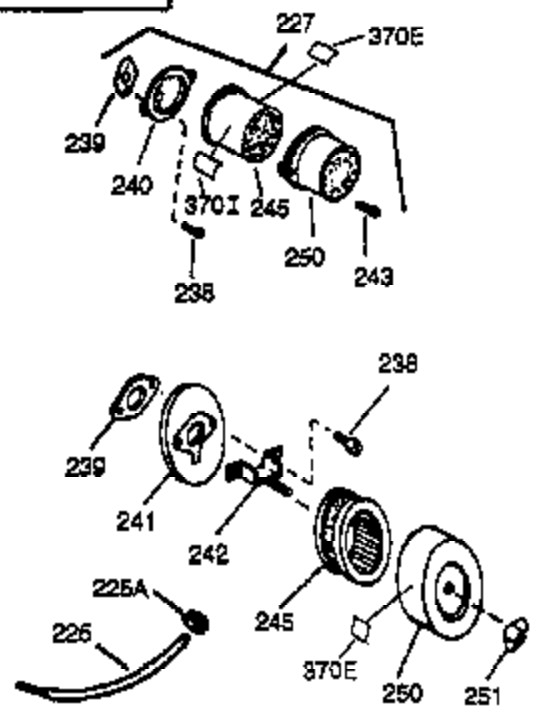

Ref #	Part Number	Qty	Description
37A	30322		Nut & Lockwasher, 8-32
64	650802		Screw, 1/4-20 x 5/8"
129	650727		Screw, 5/16-18 x 1-3/4 (Use as required)
131	650737		Screw, 1/4-20 x 1/2" (Use as required)
131	650738		Screw, 1/4-20 x 5/8 (Use as required)
131A	650713		Screw, 5/16-18 x 5/8"
222A			Pop Rivet (Can be purchased locally)
250B	33269A		Cover, Air cleaner
274	35865		Gasket, Exhaust
275C	35056		Muffler
277	650729		Screw, 5/16-18 x 3-3/16" (Use as required)
277	651002		Screw, 5/16-18 x 4-1/4" (Use as required)
290	29774		Fuel Line (Braided 8-1/4")(21cm)(As required)
290	30962		Fuel Line (Braided 32")(80cm)(As required)
292	26460		Fuel Line Clamp (Use as required)
301A	410144B		Fuel Cap (White Plastic)(Standard) (Use as required) (1.5" I.D.)
301A	33032		Fuel Cap (Red Plastic) (Spurt Resistant, Low Profile) (Use as required) (1.5" I.D.)
310B	35941		Dipstick (Incl. 306)
338A	31291		Plug, Cover
342	30063		Screw, Torx T-30, 1/4-20 x 1/2"
414	33323		Opt.Muffler Screen (Mini-Bike application)
415	730130		Kit, Exhaust adapter (Incl. 274 & 277)
418	33700		Cover & Tube, Muffler (use as required)
419	650578		Screw, 8-18 x 3/8" (use as required)
421	730226		SAE 5W30 4-Cycle Engine Oil (Quart)
422	35824		Muffler Optional