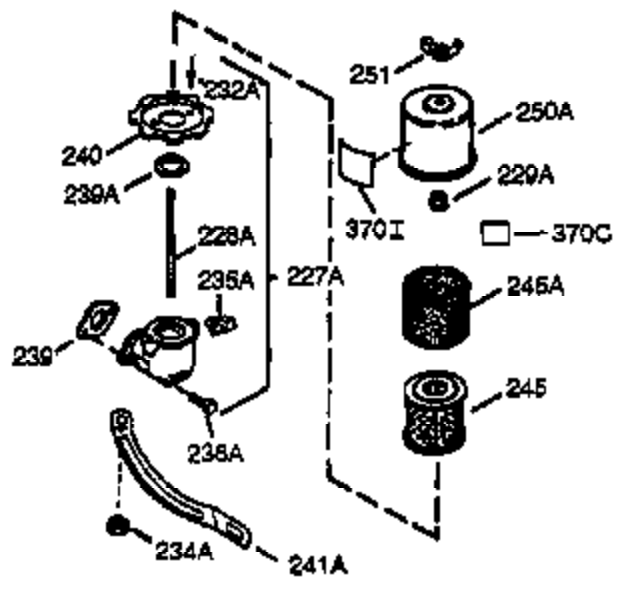

Ref #	Part Number	Qty	Description
37A	30322		Nut & Lockwasher, 8-32
64	650802		Screw, 1/4-20 x 5/8"
129	650727		Screw, 5/16-18 x 1-3/4 (Use as required)
131	650737		Screw, 1/4-20 x 1/2" (Use as required)
131	650738		Screw, 1/4-20 x 5/8 (Use as required)
131A	650713		Screw, 5/16-18 x 5/8"
222A			Pop Rivet (Can be purchased locally)
250B	33269A		Cover, Air cleaner
274	35865		Gasket, Exhaust
275C	35056		Muffler
277	650729		Screw, 5/16-18 x 3-3/16" (Use as required)
277	651002		Screw, 5/16-18 x 4-1/4" (Use as required)
290	29774		Fuel Line (Braided 8-1/4")(21cm)(As required)
290	30962		Fuel Line (Braided 32")(80cm)(As required)
292	26460		Fuel Line Clamp (Use as required)
301A	410144B		Fuel Cap (White Plastic)(Standard) (Use as required) (1.5" I.D.)
301A	33032		Fuel Cap (Red Plastic) (Spurt Resistant, Low Profile) (Use as required) (1.5" I.D.)
310B	35941		Dipstick (Incl. 306)
338A	31291		Plug, Cover
342	30063		Screw, Torx T-30, 1/4-20 x 1/2"
414	33323		Opt.Muffler Screen (Mini-Bike application)
415	730130		Kit, Exhaust adapter (Incl. 274 & 277)
418	33700		Cover & Tube, Muffler (use as required)
419	650578		Screw, 8-18 x 3/8" (use as required)
421	730226		SAE 5W30 4-Cycle Engine Oil (Quart)
422	35824		Muffler Optional