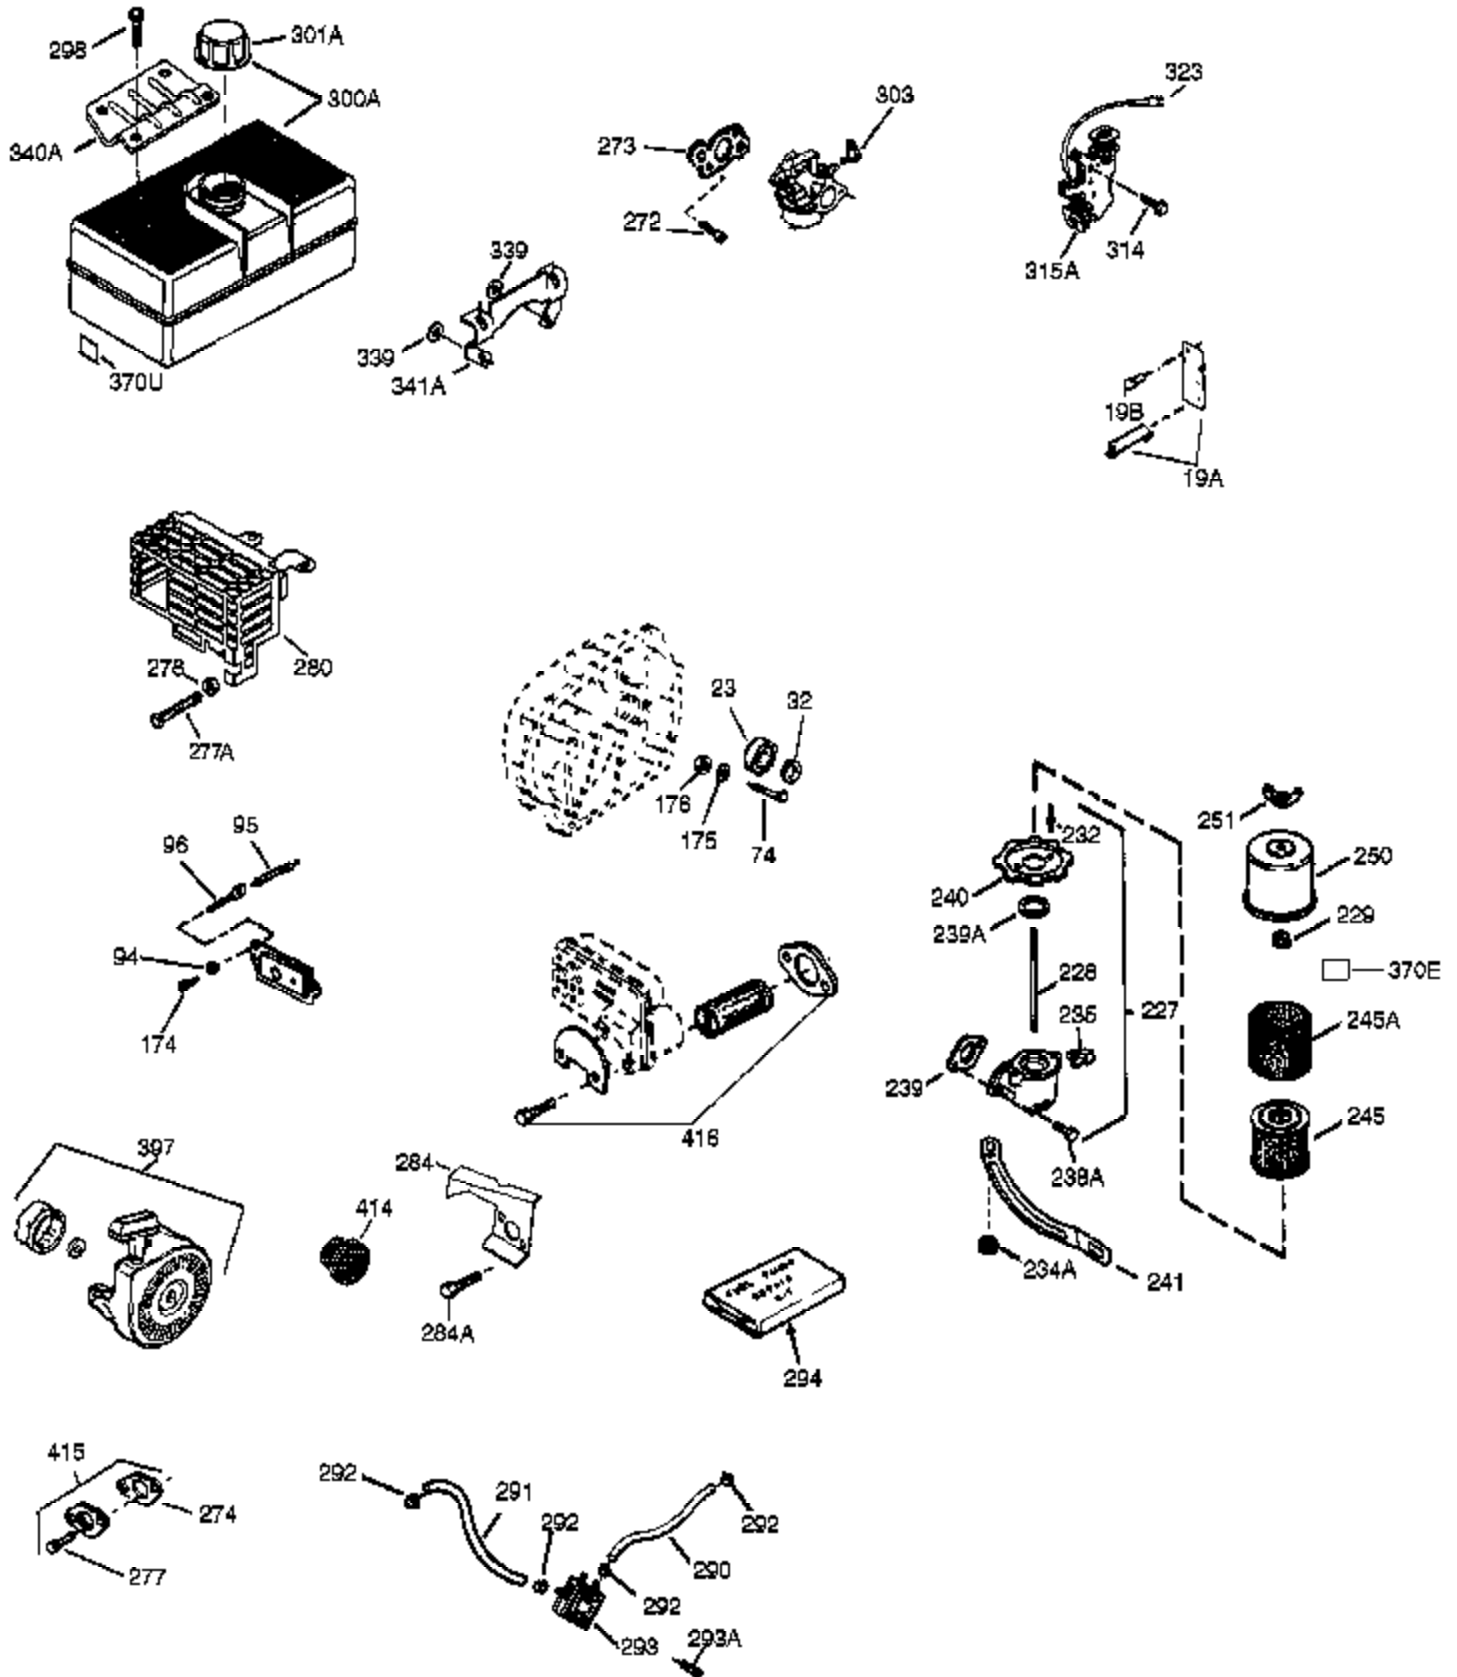

Ref #	Part Number	Qty	Description
23	33627	1	Ball Bearing
32	33628	1	Washer
74	31855	2	Bearing Retainer
174	650128	2	Screw, 10-24 x 1/2"
175	650778	2	Lock Washer
176	650580	2	Lock Nut, 10-24
238	28820	2	Screw, 10-32 x 1/2"
239	27272A	1	* Air Cleaner Gasket
240	33266	1	Air Cleaner Body
245	33268	1	Air Cleaner Filter
250	33269A	1	Air Cleaner Cover
251	37444	1	Wing Nut, 1/4-20
277	650729	2	Screw, 5/16-18 x 3-3/16"
290	30962	1	Fuel Line
292	26460	2	Fuel Line Clamp
298	650665	2	Screw, 1/4-15 x 3/4"
370J	35703	1	Throttle Decal
416	34479A	1	Spark Arrestor Kit (Optional)