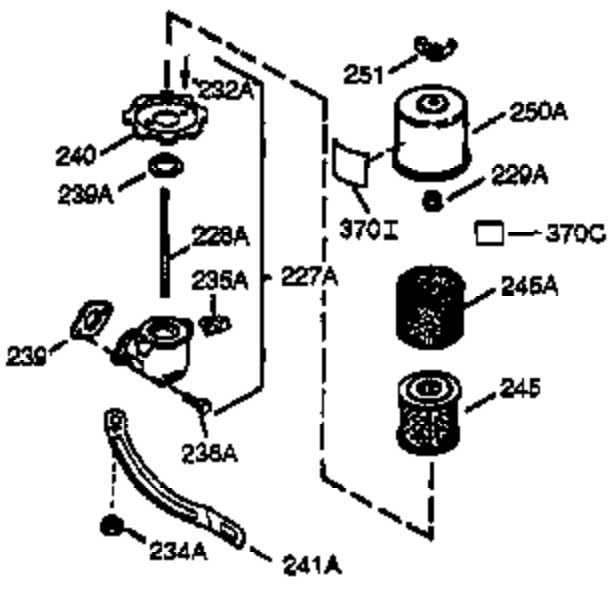

Ref #	Part Number	Qty	Description
37A	30322		Nut & Lockwasher, 8-32
64	650802		Screw, 1/4-20 x 5/8"
129	650727		Screw, 5/16-18 x 1-3/4 (Use as required)
131A	650713		Screw, 5/16-18 x 5/8"
131	650737		Screw, 1/4-20 x 1/2" (Use as required)
131	650738		Screw, 1/4-20 x 5/8 (Use as required)
200B	730152		Control Bracket (Incl.1158-1171)(As required)
203	31342		Spring, Compression
204	650549		Screw, 5-40 x 7/16"
222A			Pop Rivet (Can be purchased locally)
227	730127		Air Cleaner Ass'y. (Incl. 238, 239, 242, 246, 250) (Use as required)
238	28820		Screw, 10-32 x 1/2"
239	27272A		* Gasket, Air cleaner
241	33266		Bracket, Air cleaner
242	33267		Bracket, Air cleaner
245	33268		Element, Air cleaner
250B	33269A		Cover, Air cleaner
251	650513		Nut, Wing 1/4-20
290	29774		Fuel Line (Braided 8-1/4")(21cm)(As required)
290	30962		Fuel Line (Braided 32")(80cm)(As required)
291	30705		Fuel Line (Braided 16")(40cm)(As required)
293	33715		Impulse Fuel Pump NOTE: 34385 and 33715 (WIP)pumps are replaced by 35813 and 35800 (WIP) pumps. The 33010 (3000 series) repair kit is still available. The 35791 repair kit is used with the 35813 and 35800 fuel pumps.
294	35791		Fuel Pump Repair Kit NOTE: 34385 and 33715 (WIP)pumps are replaced by 35813 and 35800 (WIP) pumps. The 33010 (3000 series) repair kit is still available. The 35791 repair kit is used with the 35813 and 35800 fuel pumps.
301A	410144B		Fuel Cap (White Plastic)(Standard) (Use as required) (1.5" I.D.)
301A	33032		Fuel Cap (Red Plastic) (Spurt Resistant, Low Profile) (Use as required) (1.5" I.D.)
303	32958		Fitting, Fuel
310B	35941		Dipstick (Incl. 306)
327	35392		Plug, Starter
338A	31291		Plug, Cover
370	34346		Decal, Instruction
370	35274		Decal, Instruction
421	730226		SAE 5W30 4-Cycle Engine Oil (Quart)
422	35824		Muffler Optional
1159	30312		Screw, 10-32 x 1/2"
1160	28820		Screw, 10-32 x 1/2"
1160	27070		Lockwasher
1185	33816		Hub & Screen Assy.