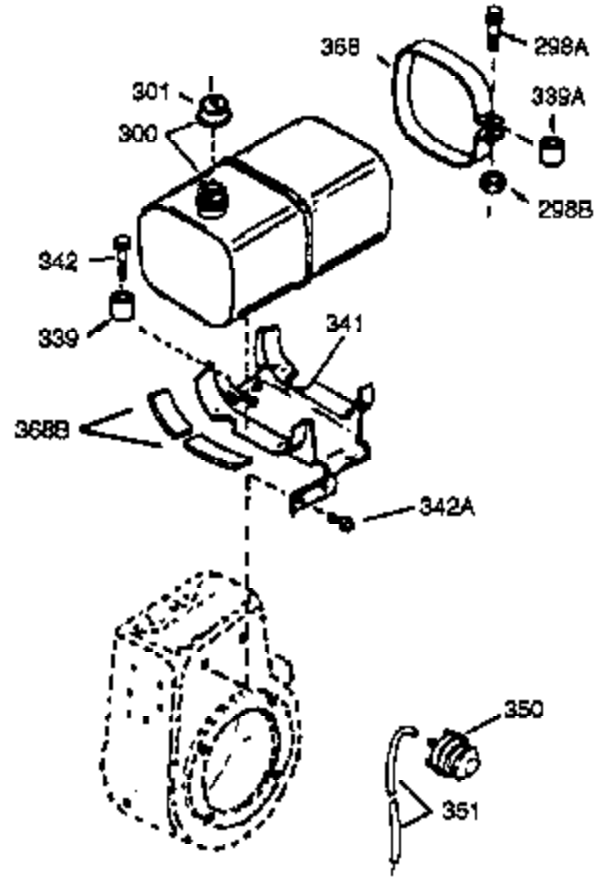

Ref #	Part Number	Qty	Description
37A	30322		Nut & Lockwasher, 8-32
62	650760		Screw, 8-32 x 3/8"
63	28545		Grommet, Plastic
64	650802		Screw, 1/4-20 x 5/8"
129	650727		Screw, 5/16-18 x 1-3/4 (Use as required)
131A	650713		Screw, 5/16-18 x 5/8"
131	650737		Screw, 1/4-20 x 1/2" (Use as required)
131	650738		Screw, 1/4-20 x 5/8 (Use as required)
222A			Pop Rivet (Can be purchased locally)
250B	33269A		Cover, Air cleaner
274	35865		Gasket, Exhaust
275	33280A		Muffler
277	650729		Screw, 5/16-18 x 3-3/16" (Use as required)
277	651002		Screw, 5/16-18 x 4-1/4" (Use as required)
290	29774		Fuel Line (Braided 8-1/4")(21cm)(As required)
290	30962		Fuel Line (Braided 32")(80cm)(As required)
292	26460		Fuel Line Clamp (Use as required)
301A	410144B		Fuel Cap (White Plastic)(Standard) (Use as required) (1.5" I.D.)
301A	33032		Fuel Cap (Red Plastic) (Spurt Resistant, Low Profile) (Use as required) (1.5" I.D.)
310B	35941		Dipstick (Incl. 306)
338A	31291		Plug, Cover
342	30063		Screw, Torx T-30, 1/4-20 x 1/2"
414	33323		Opt.Muffler Screen (Mini-Bike application)
415	730130		Kit, Exhaust adapter (Incl. 274 & 277)
418	33700		Cover & Tube, Muffler (use as required)
419	650578		Screw, 8-18 x 3/8" (use as required)
421	730226		SAE 5W30 4-Cycle Engine Oil (Quart)
422	35824		Muffler Optional