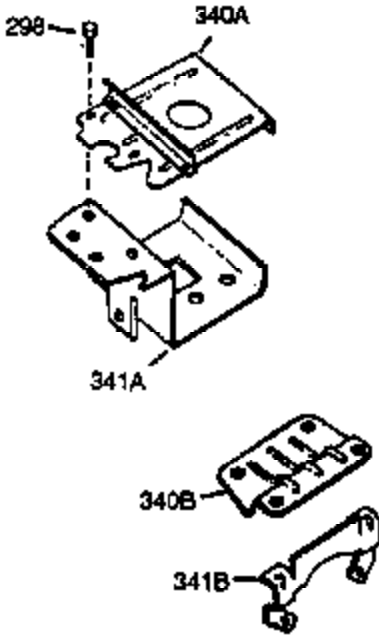

Ref #	Part Number	Qty	Description
37A	30322		Nut & Lockwasher, 8-32
62	650760		Screw, 8-32 x 3/8"
63	28545		Grommet, Plastic
64	650802		Screw, 1/4-20 x 5/8"
129	650727		Screw, 5/16-18 x 1-3/4 (Use as required)
131A	650713		Screw, 5/16-18 x 5/8"
131	650737		Screw, 1/4-20 x 1/2" (Use as required)
131	650738		Screw, 1/4-20 x 5/8 (Use as required)
222A			Pop Rivet (Can be purchased locally)
250B	33269A		Cover, Air cleaner
274	35865		Gasket, Exhaust
275	33280A		Muffler
277	650729		Screw, 5/16-18 x 3-3/16" (Use as required)
277	651002		Screw, 5/16-18 x 4-1/4" (Use as required)
290	29774		Fuel Line (Braided 8-1/4")(21cm)(As required)
290	30962		Fuel Line (Braided 32")(80cm)(As required)
292	26460		Fuel Line Clamp (Use as required)
301A	410144B		Fuel Cap (White Plastic)(Standard) (Use as required) (1.5" I.D.)
301A	33032		Fuel Cap (Red Plastic) (Spurt Resistant, Low Profile) (Use as required) (1.5" I.D.)
310B	35941		Dipstick (Incl. 306)
338A	31291		Plug, Cover
342	30063		Screw, Torx T-30, 1/4-20 x 1/2"
414	33323		Opt.Muffler Screen (Mini-Bike application)
415	730130		Kit, Exhaust adapter (Incl. 274 & 277)
418	33700		Cover & Tube, Muffler (use as required)
419	650578		Screw, 8-18 x 3/8" (use as required)
421	730226		SAE 5W30 4-Cycle Engine Oil (Quart)
422	35824		Muffler Optional