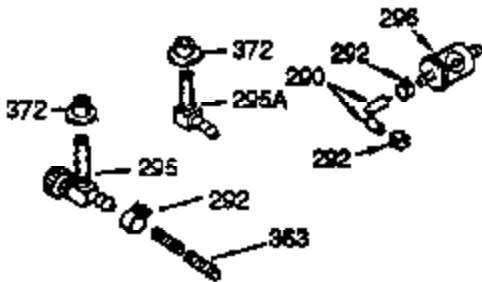

Ref #	Part Number	Qty	Description
37A	30322		Nut & Lockwasher, 8-32
62	650760		Screw, 8-32 x 3/8"
63	28545		Grommet, Plastic
64	650802		Screw, 1/4-20 x 5/8"
129	650727		Screw, 5/16-18 x 1-3/4 (Use as required)
131A	650713		Screw, 5/16-18 x 5/8"
131	650737		Screw, 1/4-20 x 1/2" (Use as required)
131	650738		Screw, 1/4-20 x 5/8 (Use as required)
222A			Pop Rivet (Can be purchased locally)
250B	33269A		Cover, Air cleaner
274	35865		Gasket, Exhaust
275	33280A		Muffler
277	650729		Screw, 5/16-18 x 3-3/16" (Use as required)
277	651002		Screw, 5/16-18 x 4-1/4" (Use as required)
290	29774		Fuel Line (Braided 8-1/4")(21cm)(As required)
290	30962		Fuel Line (Braided 32")(80cm)(As required)
292	26460		Fuel Line Clamp (Use as required)
301A	410144B		Fuel Cap (White Plastic)(Standard) (Use as required) (1.5" I.D.)
301A	33032		Fuel Cap (Red Plastic) (Spurt Resistant, Low Profile) (Use as required) (1.5" I.D.)
310B	35941		Dipstick (Incl. 306)
338A	31291		Plug, Cover
342	30063		Screw, Torx T-30, 1/4-20 x 1/2"
414	33323		Opt.Muffler Screen (Mini-Bike application)
415	730130		Kit, Exhaust adapter (Incl. 274 & 277)
418	33700		Cover & Tube, Muffler (use as required)
419	650578		Screw, 8-18 x 3/8" (use as required)
421	730226		SAE 5W30 4-Cycle Engine Oil (Quart)
422	35824		Muffler Optional