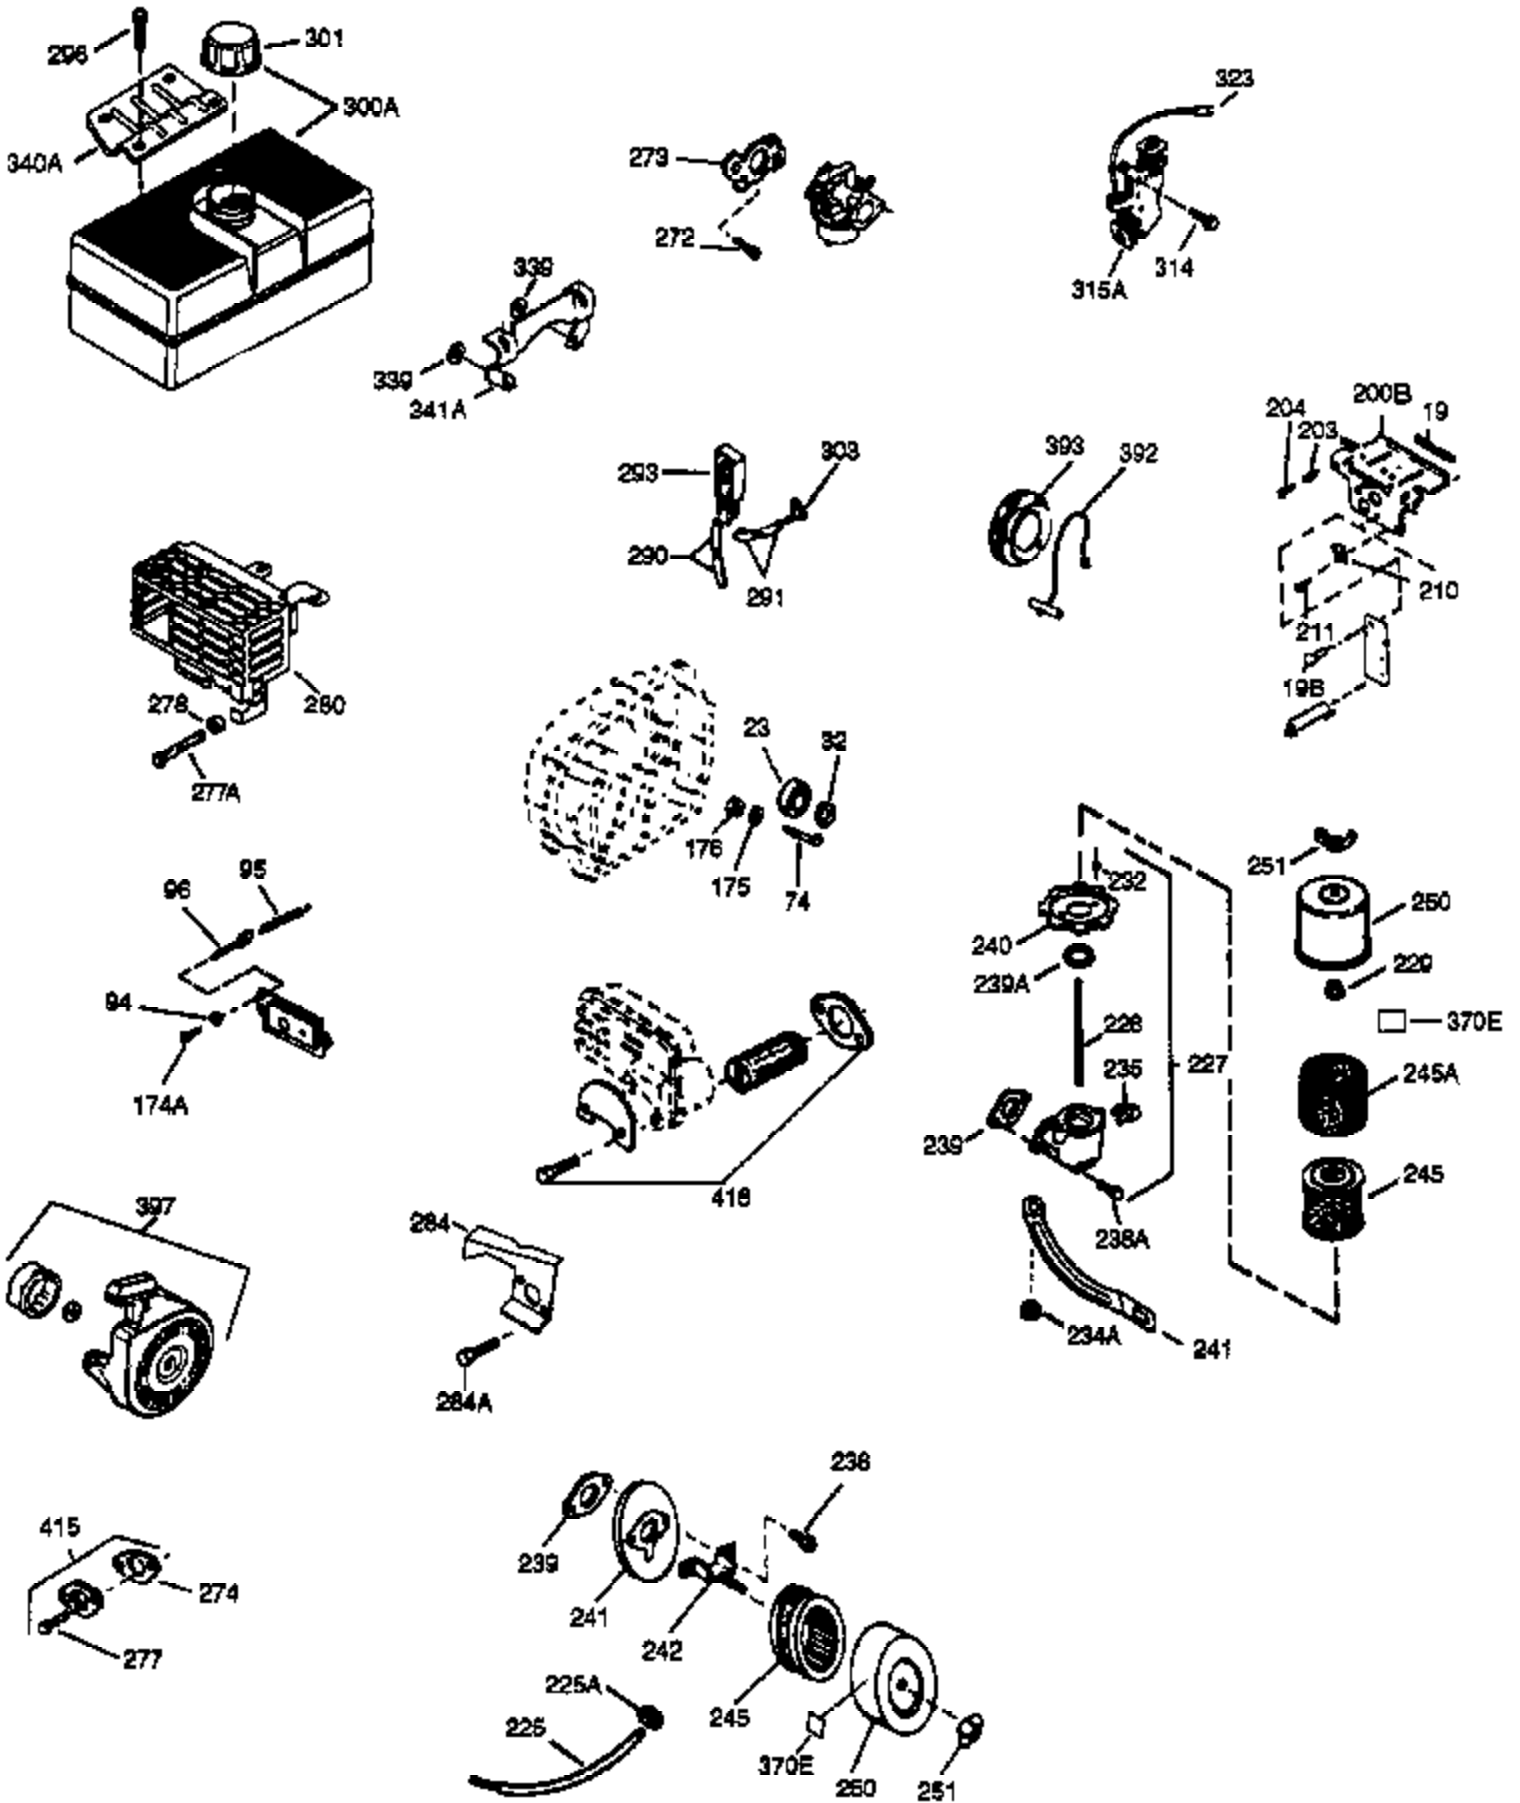

Ref #	Part Number	Qty	Description
19	34663	1	Speed Control Spring
129	650727	2	Screw, 5/16-18 x 1-3/4"
131A	650713	2	Screw, 5/16-18 x 5/8"
203	31342	1	Compression Spring
204	650549	1	Screw, 5-40 x 7/16"
210	27793	1	Conduit Clip
211	28942	1	Screw, 10-32 x 3/8"
238	28820	2	Screw, 10-32 x 1/2"
239	27272A	1	* Air Cleaner Gasket
240	33266	1	Air Cleaner Body
242	33267	1	Air Cleaner Bracket
245	33268	1	Air Cleaner Filter
250	33269A	1	Air Cleaner Cover
251	650513	1	Wing Nut, 1/4-20
264	650802	1	Screw, 1/4-20 x 5/8"
277	650729	2	Screw, 5/16-18 x 3-3/16"
290	30962	1	Fuel Line
298	650665	2	Screw, 1/4-15 x 3/4"
301	35355	1	Fuel Cap
314	650873	2	Screw, 1/4-20 x 3/4"
323	610922	2	Terminal