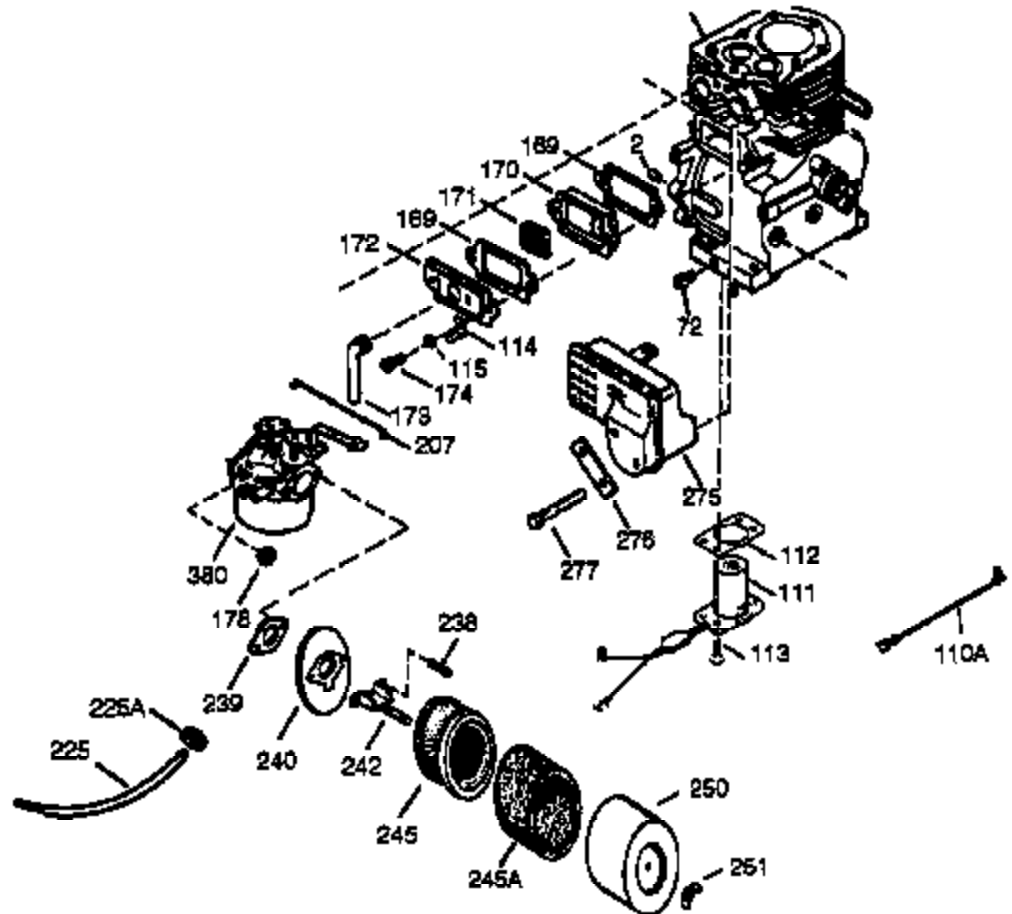

OPTIONAL MUFFLER
(QUIET)