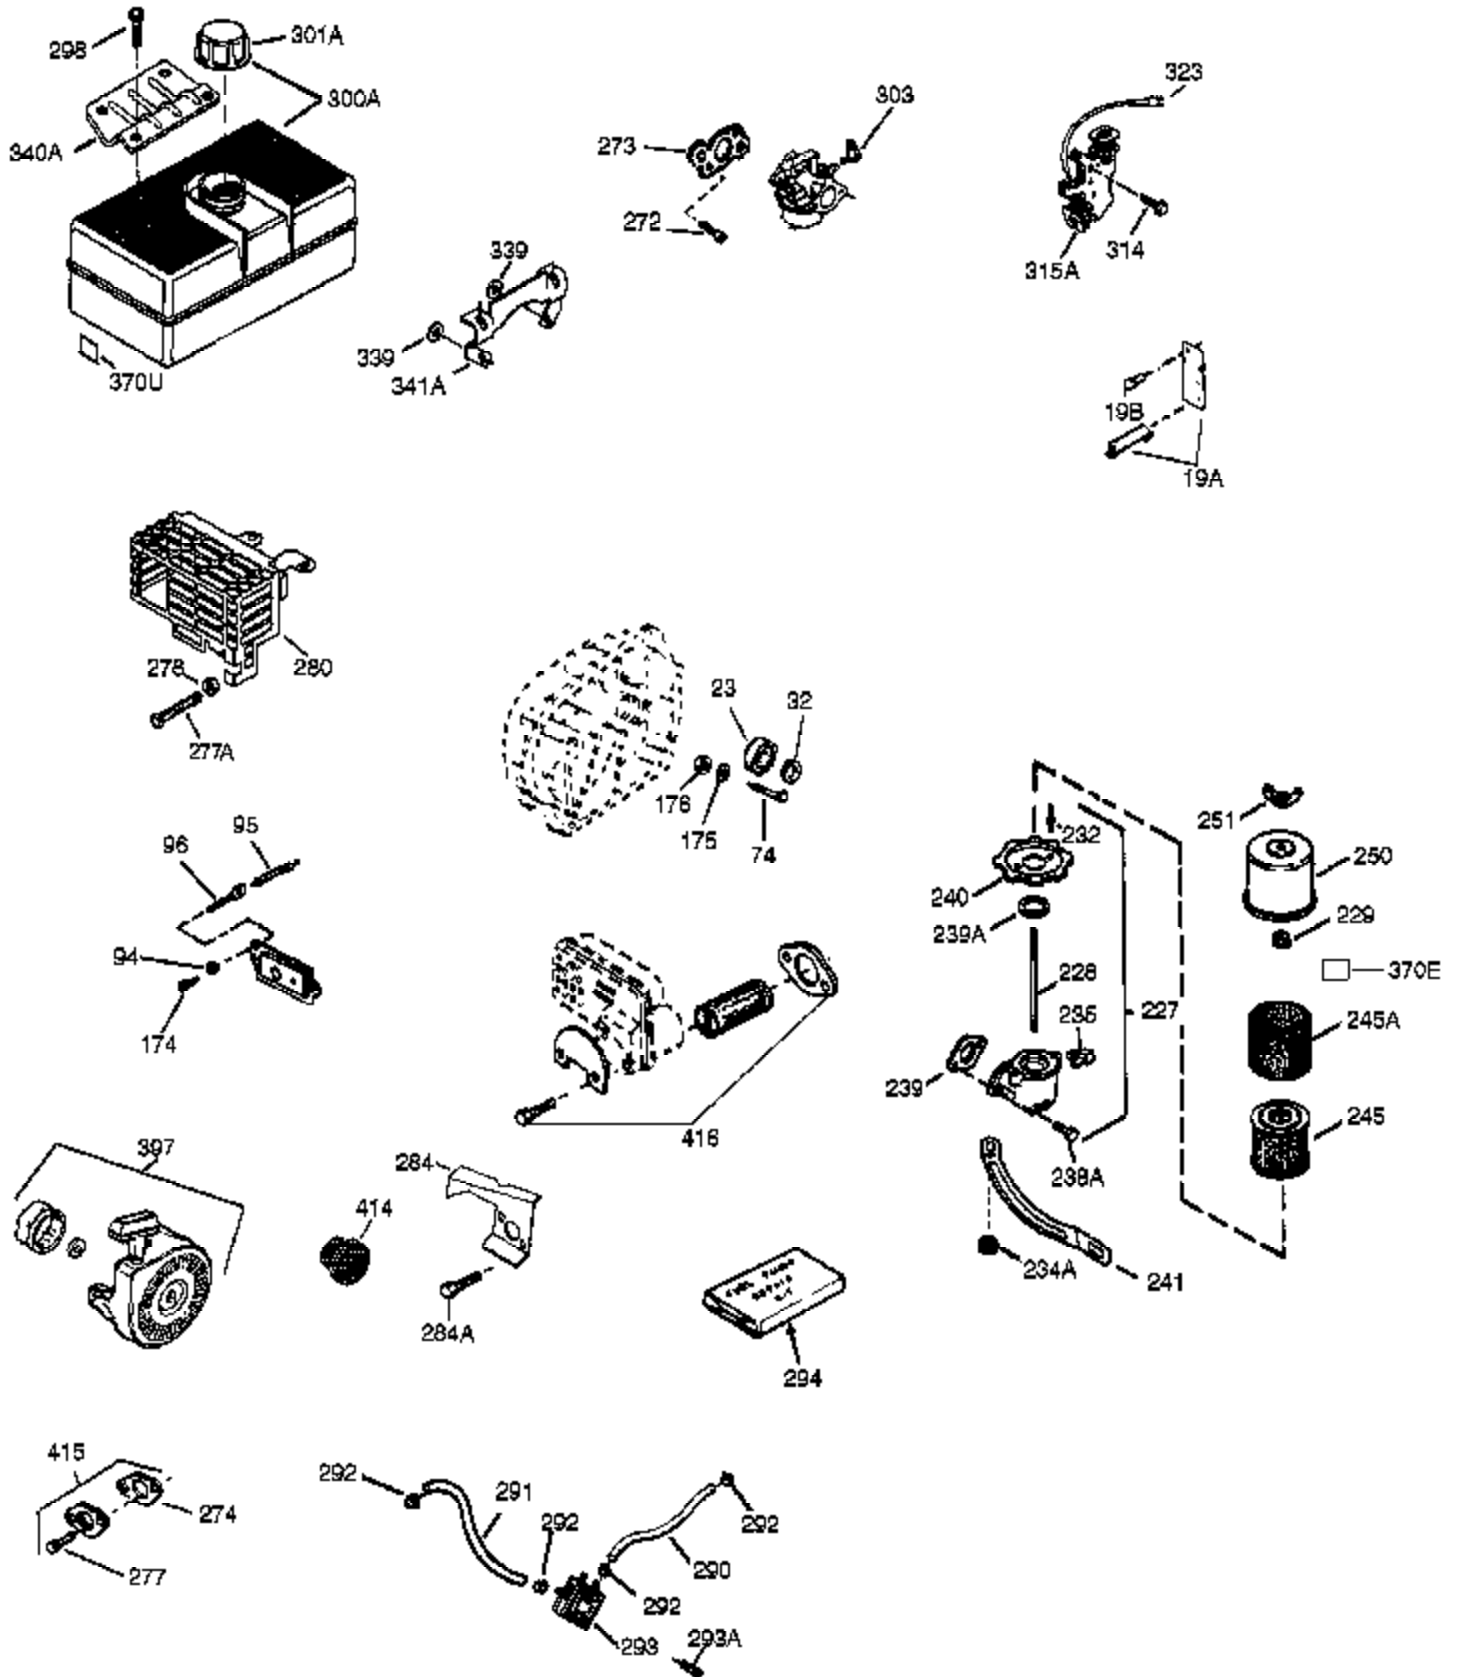

Ref #	Part Number	Qty	Description
23	33627		Ball Bearing
32	33628		Washer
74	31855		Bearing Retainer
94	33450		Lock Nut, 10-32
95	30886A		Spring, Governor bolt
96	30845A		Bolt, Governor adjusting
129	650727		Screw, 5/16-18 x 1-3/4
174	650128		Screw, 10-24 x 1/2"
175	650778		Lock Washer
176	650580		Lock Nut, 10-24
238	28820		Screw, 10-32 x 1/2"
239	27272A		* Gasket, Air cleaner
241	33266		Bracket, Air cleaner
245	33268		Element, Air cleaner
250B	33269A		Cover, Air cleaner
251	650513		Nut, Wing 1/4-20
292	26460		Fuel Line Clamp (Use as required)
298	650665		Screw, 1/4-15 x 7/8"
314	650873		Screw, 1/4-20 x 3/4"
323	610922		Terminal
338A	31291		Plug, Cover