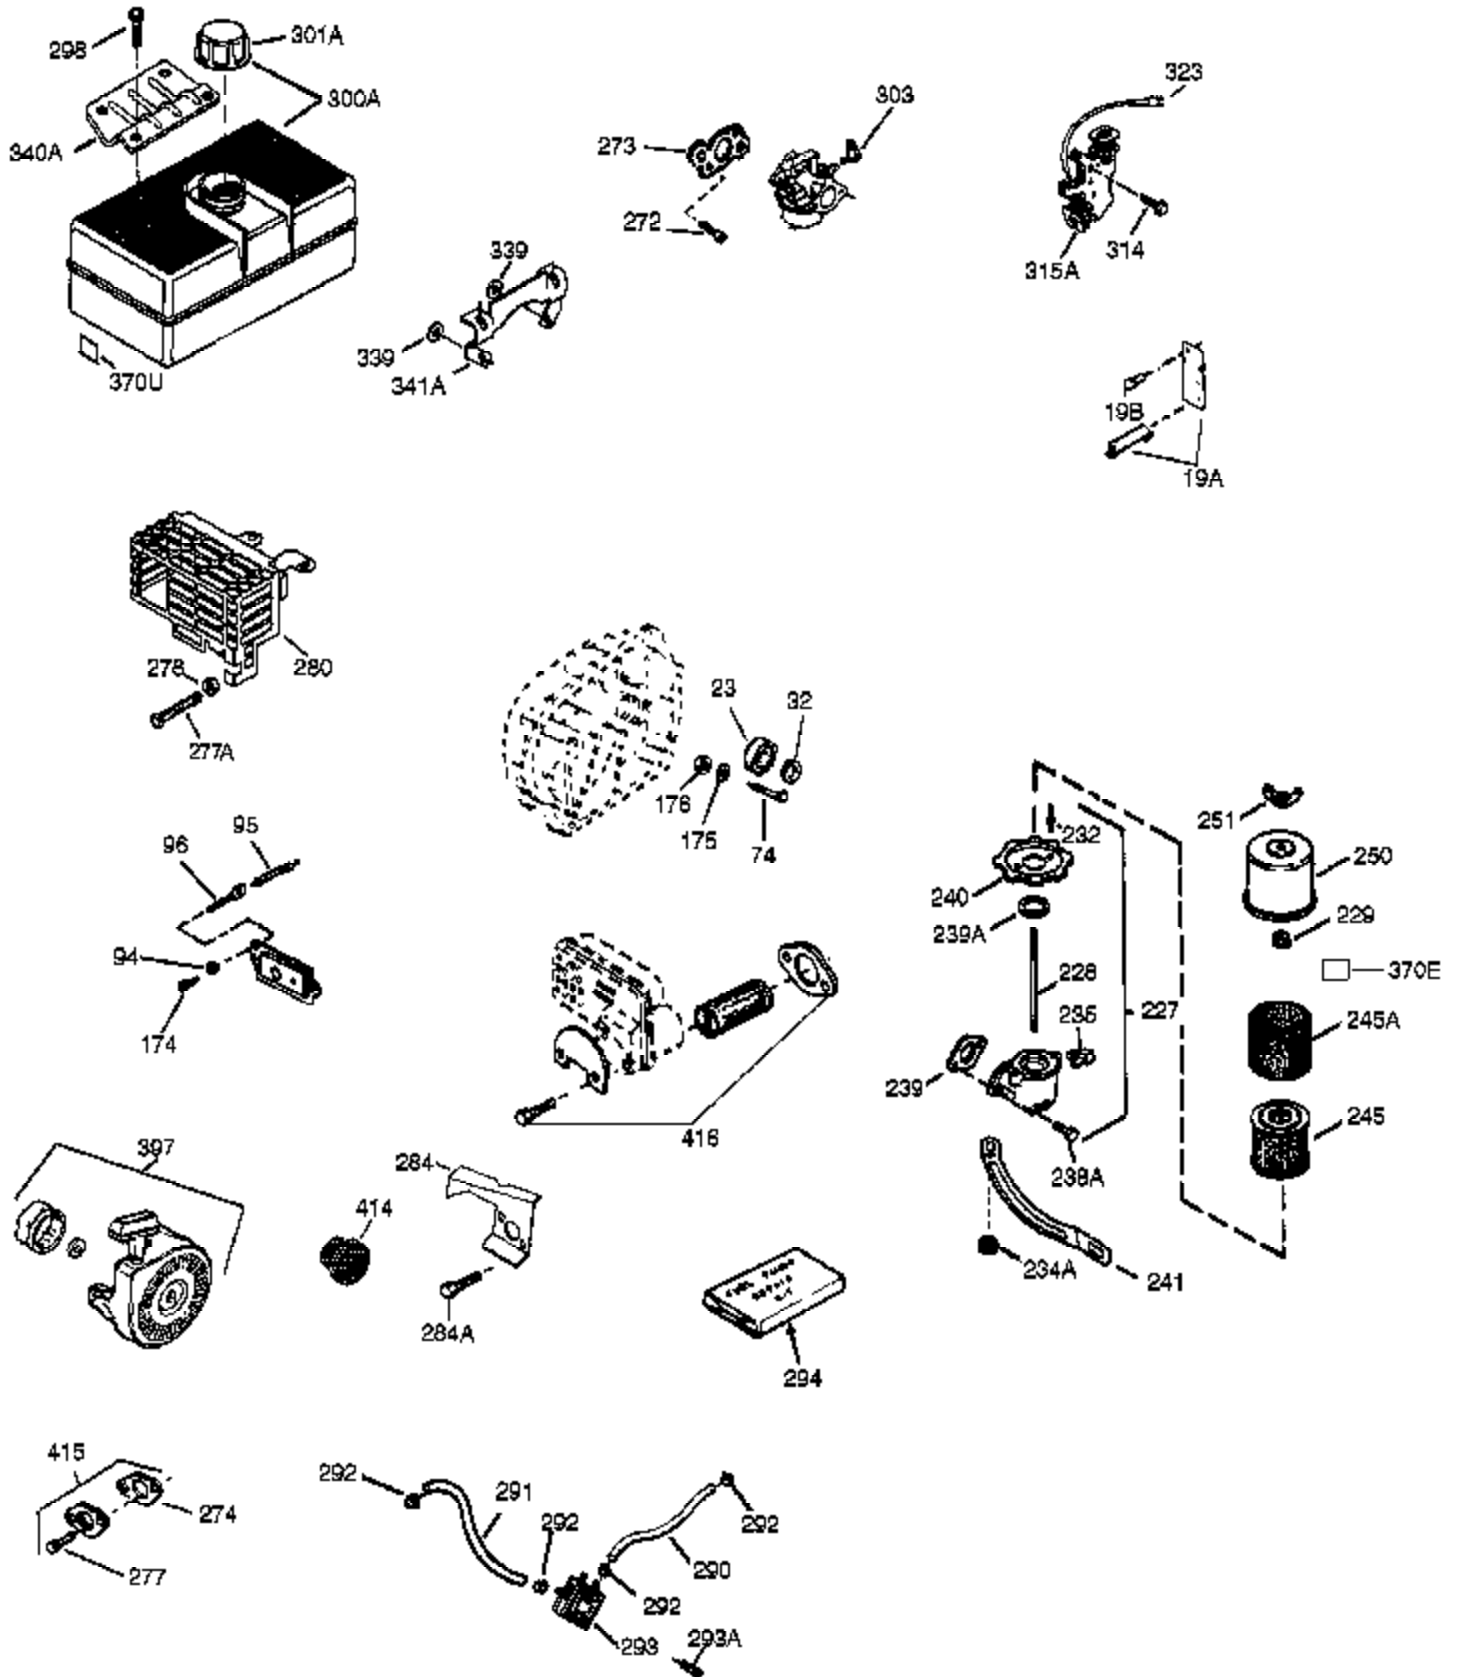

Ref #	Part Number	Qty	Description
23	33627	1	Ball Bearing
32	33628	1	Washer
74	31855	2	Bearing Retainer
174	650128	2	Screw, 10-24 x 1/2"
175	650778	2	Lock Washer
176	650580	2	Lock Nut, 10-24
238	28820	2	Screw, 10-32 x 1/2"
239	27272A	1	* Air Cleaner Gasket
240	33266	1	Air Cleaner Body
245	33268	1	Air Cleaner Filter
250	33269A	1	Air Cleaner Cover
251	650513	1	Wing Nut, 1/4-20
277	650729	2	Screw, 5/16-18 x 3-3/16"
290	30705	1	Fuel Line
292	26460	2	Fuel Line Clamp
298	650665	2	Screw, 1/4-15 x 3/4"
370J	35703	1	Throttle Decal