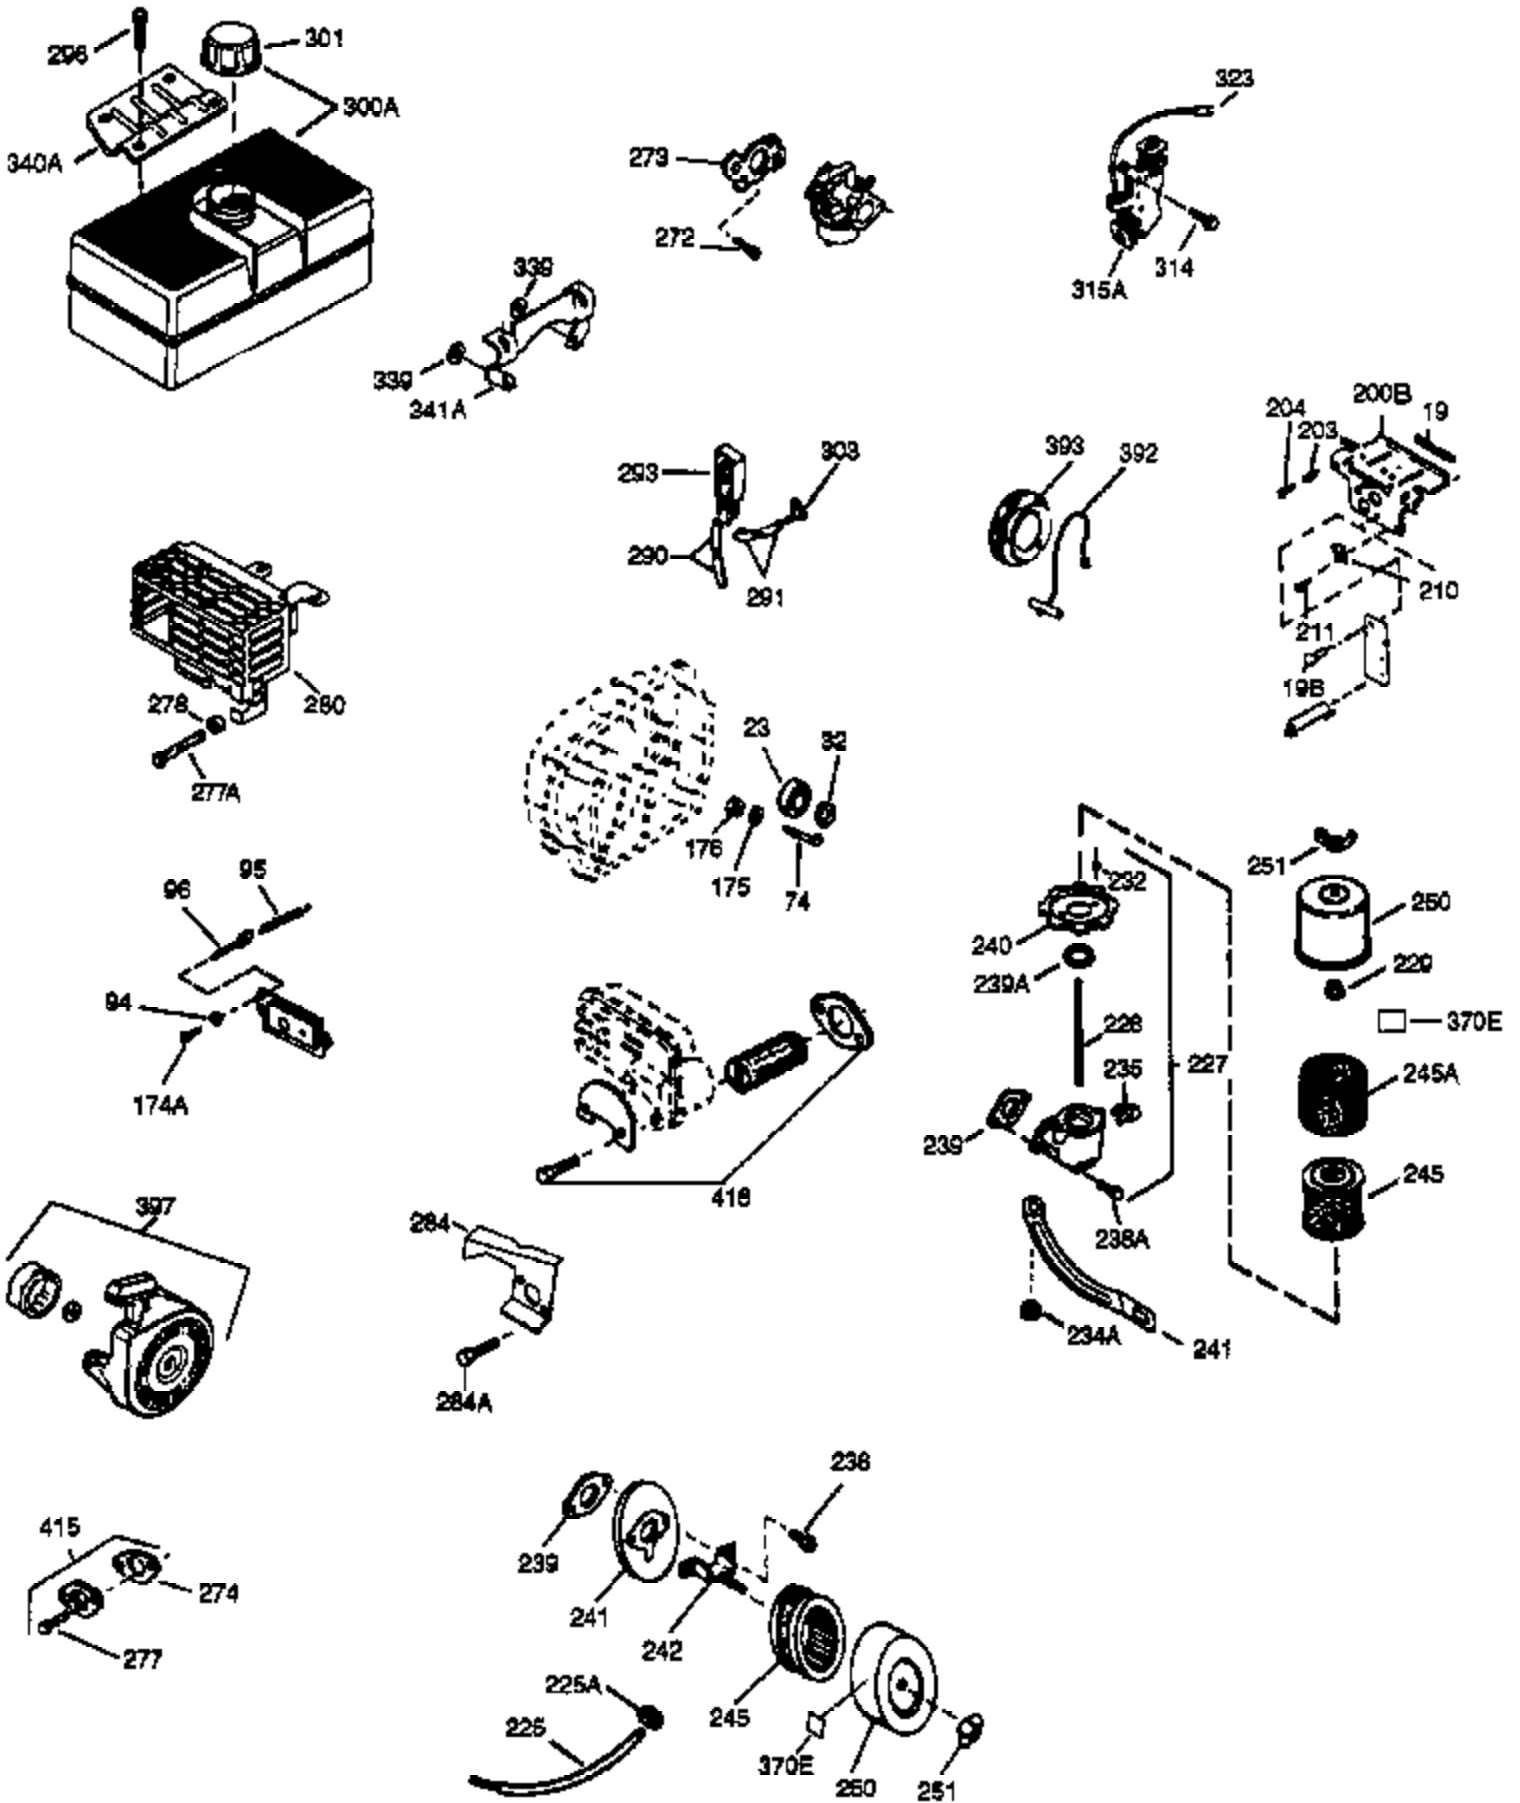

Ref #	Part Number	Qty	Description
325	29443	1	Wire Clip
327	35392	1	Starter Plug
340	34155	1	Fuel Tank Bracket
341	34154	1	Fuel Tank Bracket
342	650561	1	Screw, 1/4-20 x 5/8"
370B	35703	1	Throttle Decal
370C	35274	1	Oil Instruction Decal
370	36261	1	Lubrication Decal
380	632242	1	Carburetor (Incl. 184)
390	590671	1	Rewind Starter (Note: This engine could have been built with 590704 starter. Refer to the design of the air intake louvers for part identification. Individual starter parts do not interchange.)
400	36452A	1	* Gasket Set (Incl. items marked PK i n notes) Incl. part #'s 27272A (1), 27896A (2), 27915A (1), 29673 (1), 33263 (1), 33629 (1), 34698A (1), 35262A (1), 35317 (1), 36451 (1)
420	730225	1	SAE 30 4-Cycle Engine Oil (Quart)