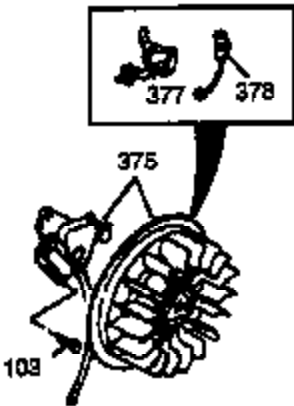

OPTIONAL MUFFLER (QUIET)