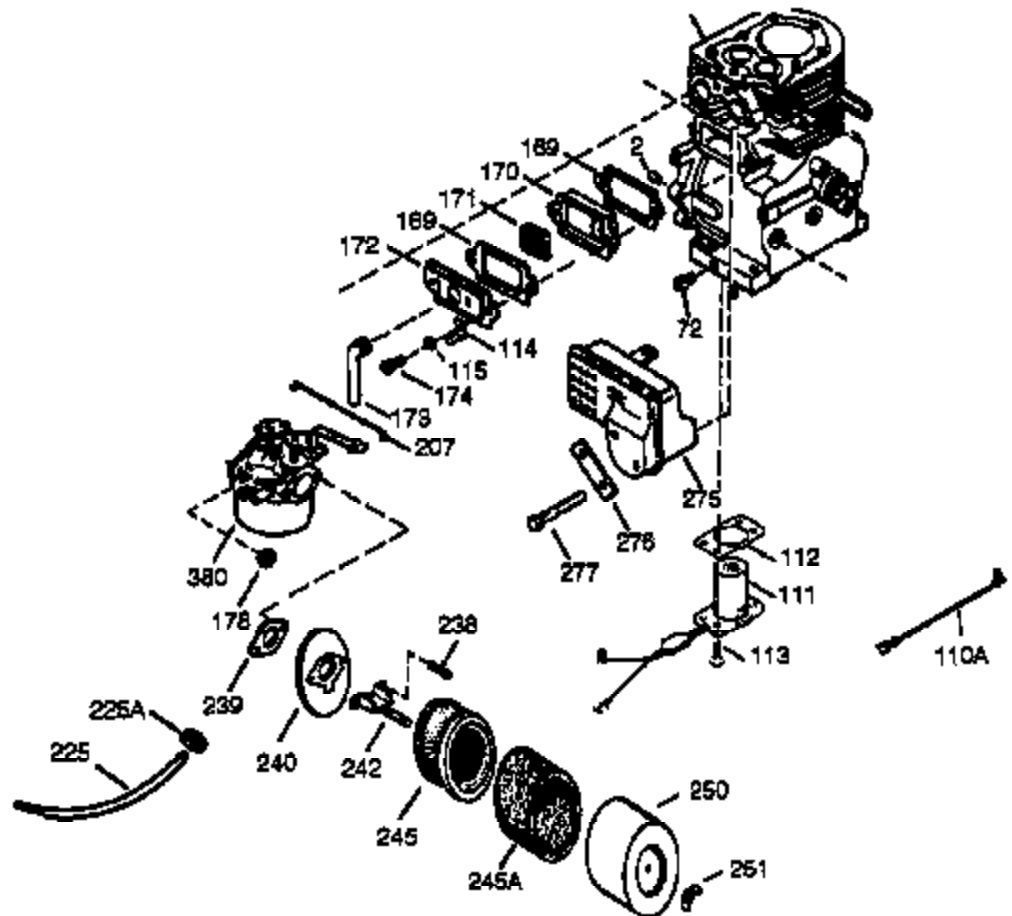

OPTIONAL MUFFLER (QUIET)