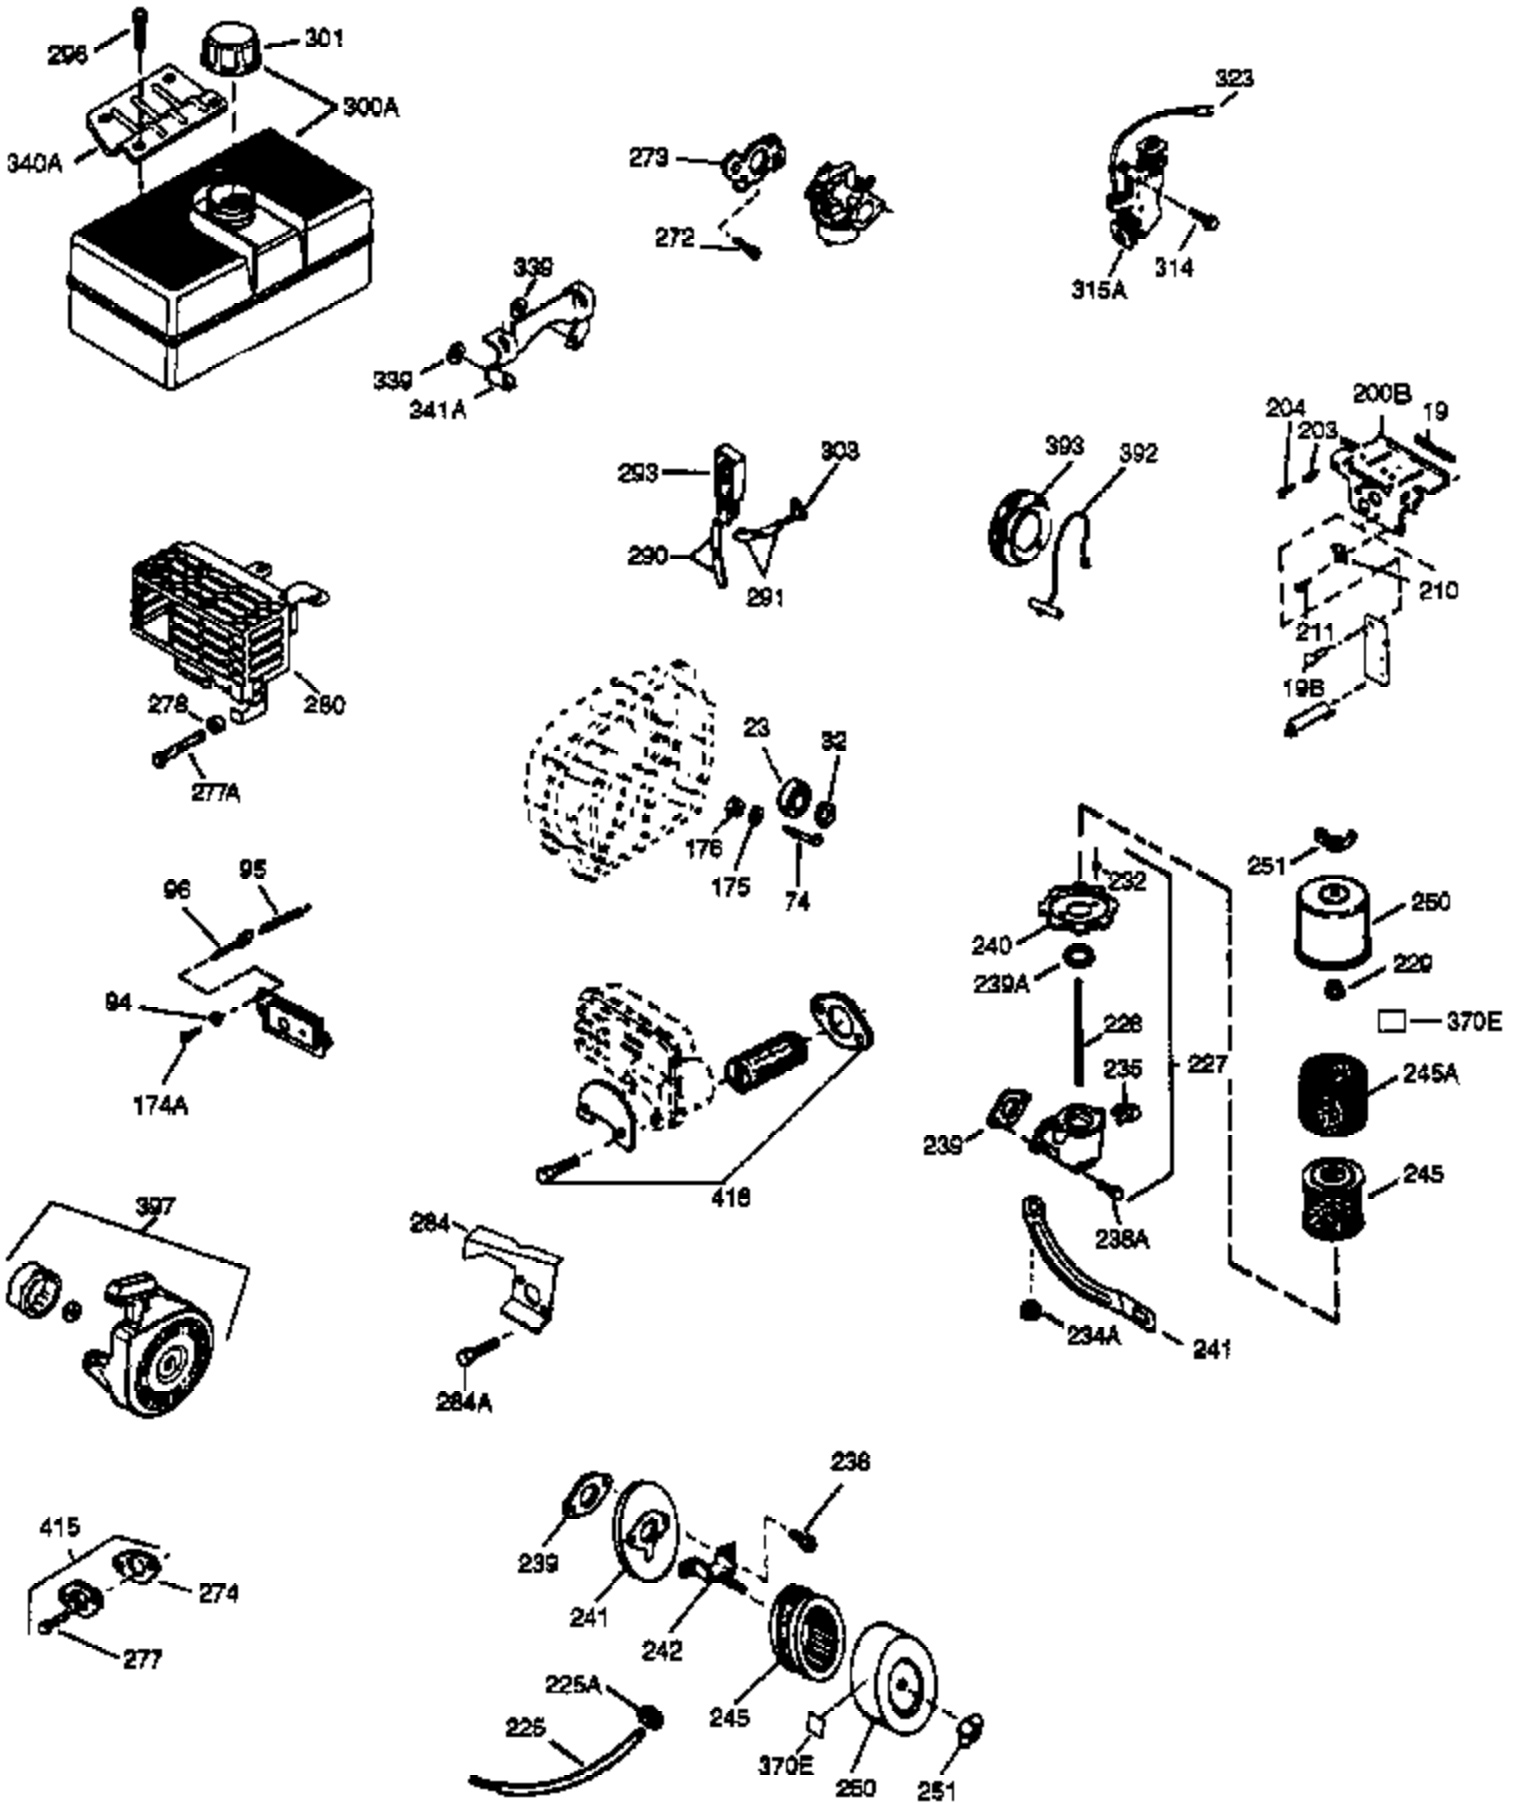

Ref #	Part Number	Qty	Description
350	570682		Primer Assy.
351	32180C		Line, Primer
355	590574		Handle, Mitten grip
356	650168		Washer
364	33377		Bracket, Carburetor cover mtg.
365	650767		Screw, 8-32 x 27/64"
370A	34686		Decal, Name
370D	34144		Decal, Primer
370	34346		Decal, Instruction
370	35274		Decal, Instruction
370	35077		Decal, Instruction
379	631021		Inlet Needle, Seat & Clip Assy.
380	632370		Carburetor (Incl. 184 & 379) (Refer to Division 5, Section A, page 200 for breakdown or Fiche18B, Grid E-13)
390	590630		Rewind Starter (Refer to Division 5, Section C, page 30 for breakdown or Fiche 18B, Grid G-1)
400	33279G		* Gasket Set (Incl. items marked *)
414	33323		Opt.Muffler Screen (Mini-Bike applica tion)
418	33700		Cover & Tube, Muffler (use as require d)
419	650578		Screw, 8-18 x 3/8" (use as required)
420	730225		SAE 30 4-Cycle Engine Oil (Quart)
421	730226		SAE 5W30 4-Cycle Engine Oil (Quart)
422	35824		Muffler Optional
1159	30312		Screw, 10-32 x 1/2"
1160	28820		Screw, 10-32 x 1/2"
1160	27070		Lockwasher
1185	33816		Hub & Screen Assy.