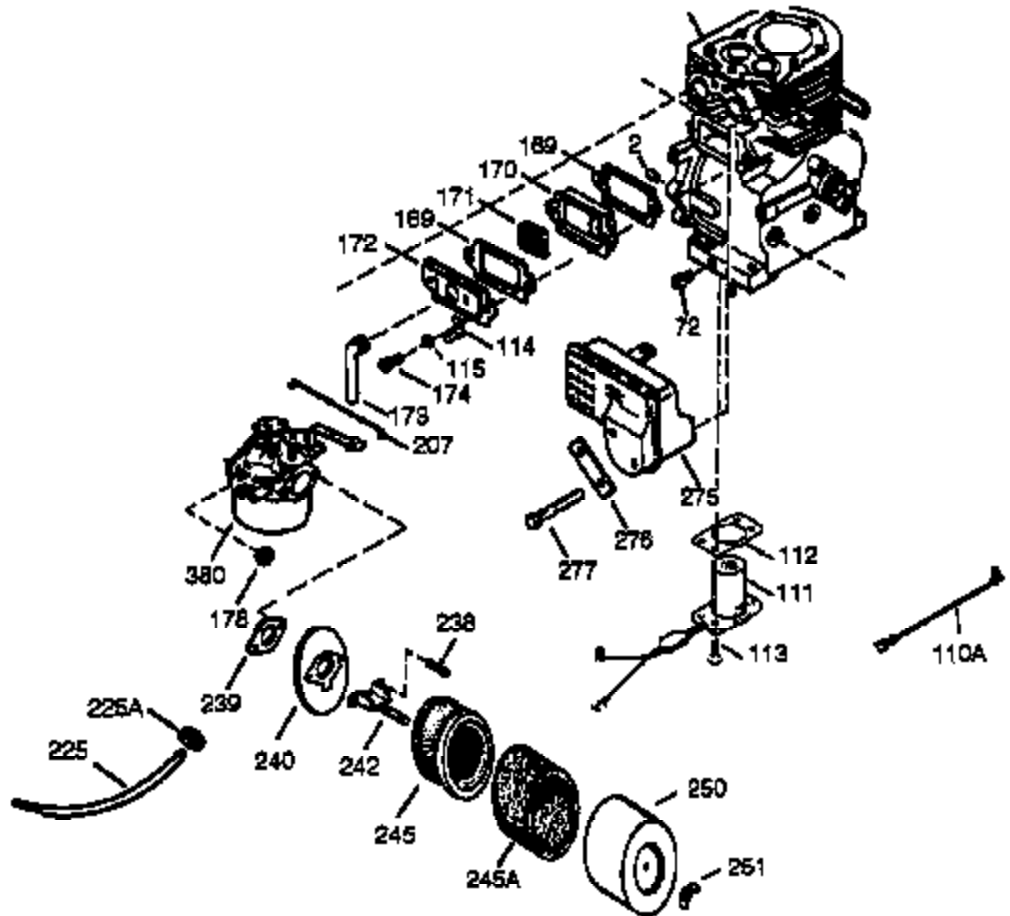

OPTIONAL MUFFLER
(QUIET)