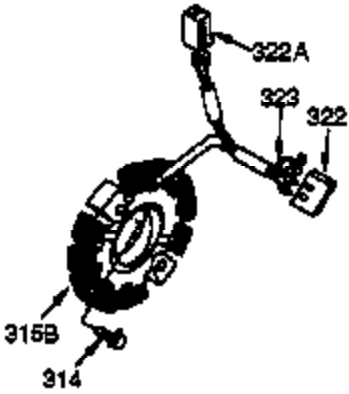

OPTIONAL MUFFLER
(QUIET)