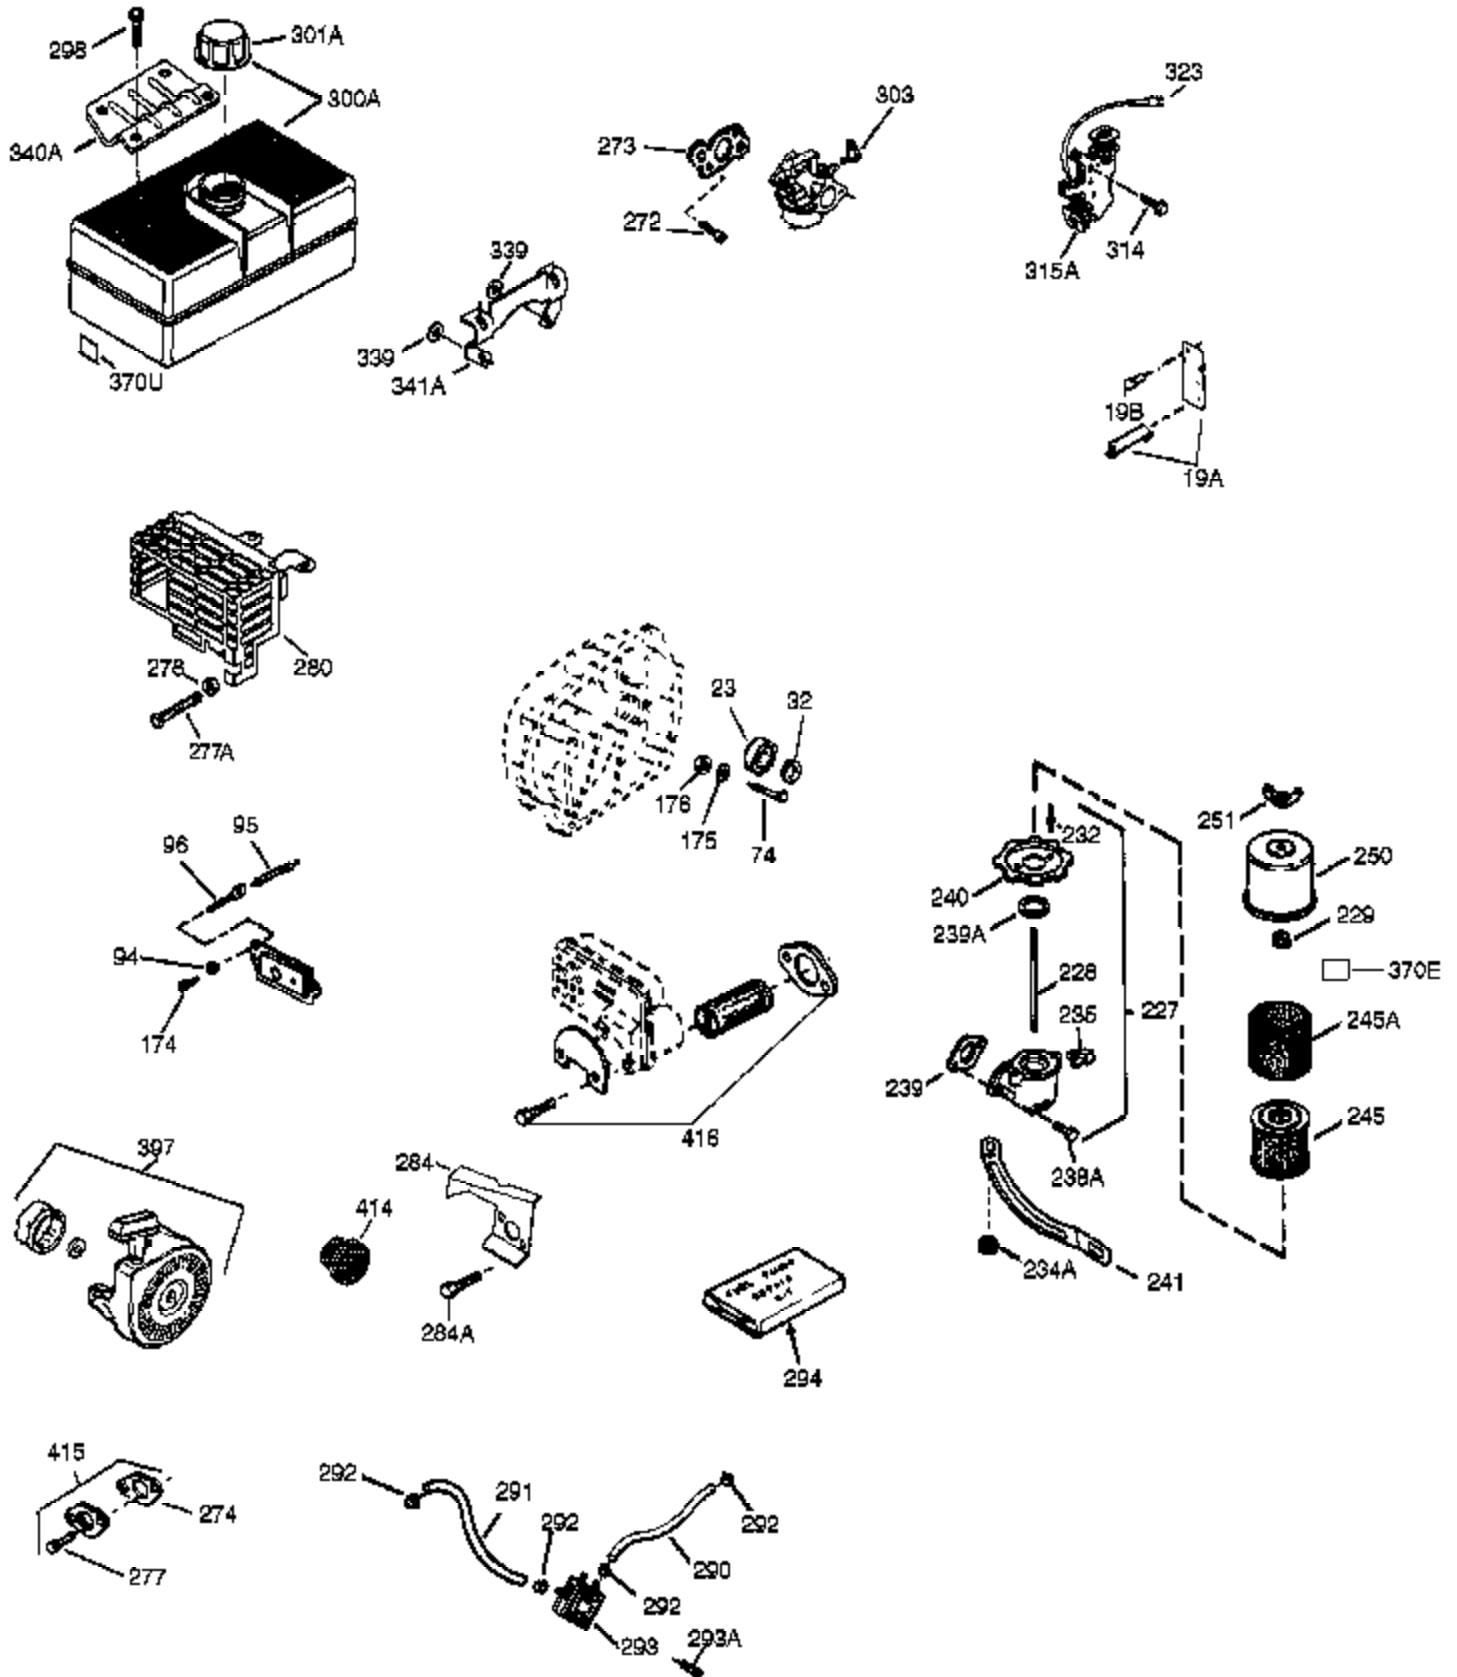

Ref #	Part Number	Qty	Description
23	33627	1	Ball Bearing
32	33628	1	Washer
74	31855	2	Retainer Bearing
174	650128	2	Screw, 10-24 x 1/2"
175	650778	2	Lock Washer
176	650580	2	Lock Nut, 10-24
227	35044	1	Air Cleaner Elbow (Incl. 228,232,239A & 240)
228	650851	1	Stud, 1/4-20 x 8.1
229	650852	1	Nut, 1/4-20
232	0	2	Pop Rivet (Purchase Locally)
235	30675	1	Air Cleaner Elbow Fitting
238	650163	2	Screw, 10-32 x 7/8"
239	27272A	1	* Air Cleaner Gasket
239A	34698A	1	* Air Cleaner Elbow Gasket
240	34699	1	Air Cleaner Bracket
241	37279	1	Air Cleaner Bracket
245	34700B	1	Air Cleaner Filter
245A	34703	1	Air Cleaner Filter
250	35602	1	Air Cleaner Cover
251	650886	1	Wing Nut, 1/4-20
277	650729	2	Screw, 5/16-18 x 3-3/16"
290	30962	1	Fuel Line
292	26460	2	Fuel Line Clamp
298	650665	2	Screw, 1/4-15 x 3/4"
311	35941	1	Dipstick
314	650873	2	Screw, 1/4-20 x 3/4"
323	611118	2	Terminal
370J	35703	1	Throttle Decal
370E	37089	1	Air Cleaner Decal