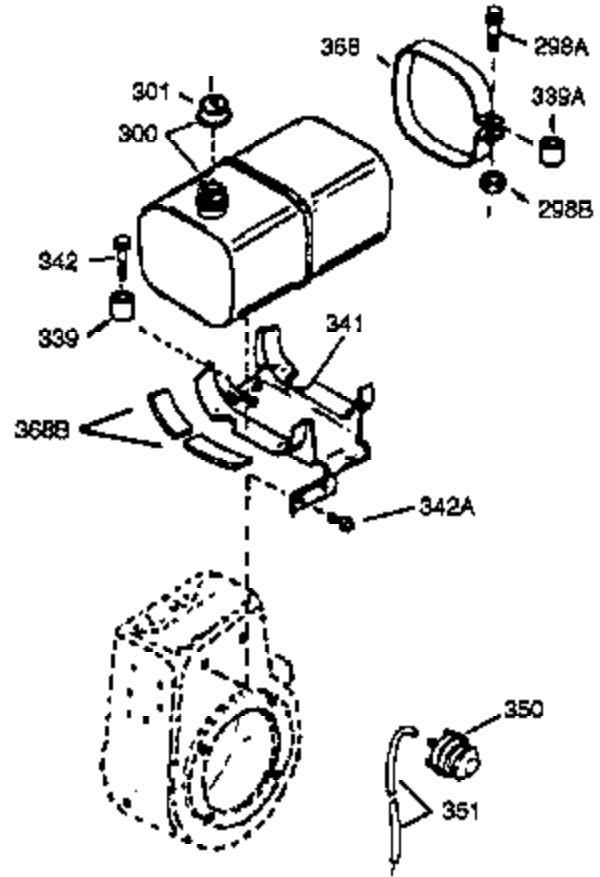

Ref #	Part Number	Qty	Description
37A	30322		Nut & Lockwasher, 8-32
64	650802		Screw, 1/4-20 x 5/8"
129	650727		Screw, 5/16-18 x 1-3/4 (Use as required)
131	650737		Screw, 1/4-20 x 1/2" (Use as required)
131	650738		Screw, 1/4-20 x 5/8 (Use as required)
222A			Pop Rivet (Can be purchased locally)
250B	33269A		Cover, Air cleaner
274	35865		Gasket, Exhaust
275	33280A		Muffler
277	650729		Screw, 5/16-18 x 3-3/16" (Use as required)
277	651002		Screw, 5/16-18 x 4-1/4" (Use as required)
290	29774		Fuel Line (Braided 8-1/4")(21cm)(As required)
290	30962		Fuel Line (Braided 32")(80cm)(As required)
292	26460		Fuel Line Clamp (Use as required)
298A	650664		Screw, 1/4-20 x 1-19/32"
298B	650456		Nut, Lock
300A	35634		Fuel Tank (Incl. 301, 369 & 372)
301A	410144B		Fuel Cap (White Plastic)(Standard) (Use as required) (1.5" I.D.)
301A	33032		Fuel Cap (Red Plastic) (Spurt Resistant, Low Profile) (Use as required) (1.5" I.D.)
301A	34210		Fuel Cap (Red Plastic) (Spurt Resistant, High Profile) (Use as required) (1.5" I.D.)
301A	35355		Fuel Cap (Red Plastic)(1.75" I.D.)
306	29673		* Gasket, Oil filler
338A	31291		Plug, Cover
339	35038		Spacer
339A	33892		Spacer
341	35090		Bracket, Tank
342A	29212		Screw, 1/4-28 x 7/16"
342	30063		Screw, Torx T-30, 1/4-20 x 1/2"
342	650830		Screw, 5/16-18 x 1-3/16"
368	33980		Strap, Fuel tank
369	33395		Elbow, Fuel strainer (Incl. 372)
372	33679		Bushing, Fuel fitting
405	35091A		Gasket, Tank strap
414	33323		Opt.Muffler Screen (Mini-Bike application)
415	730130		Kit, Exhaust adapter (Incl. 274 & 277)
418	33700		Cover & Tube, Muffler (use as required)
419	650578		Screw, 8-18 x 3/8" (use as required)
421	730226		SAE 5W30 4-Cycle Engine Oil (Quart)
422	35824		Muffler Optional