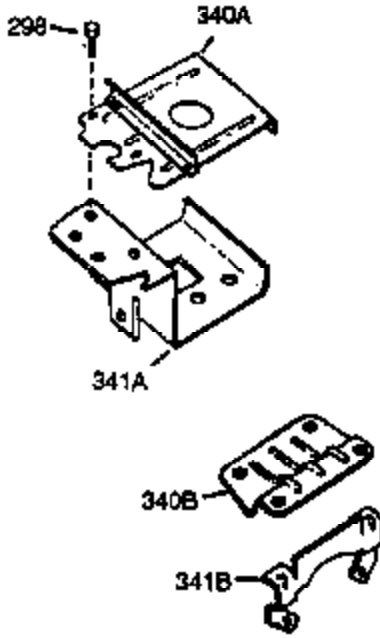

Ref #	Part Number	Qty	Description
37A	30322		Nut & Lockwasher, 8-32
64	650802		Screw, 1/4-20 x 5/8"
129	650727		Screw, 5/16-18 x 1-3/4 (Use as required)
131	650737		Screw, 1/4-20 x 1/2" (Use as required)
131	650738		Screw, 1/4-20 x 5/8 (Use as required)
222A			Pop Rivet (Can be purchased locally)
250B	33269A		Cover, Air cleaner
274	35865		Gasket, Exhaust
275	33280A		Muffler
277	650729		Screw, 5/16-18 x 3-3/16" (Use as required)
277	651002		Screw, 5/16-18 x 4-1/4" (Use as required)
290	29774		Fuel Line (Braided 8-1/4")(21cm)(As required)
290	30962		Fuel Line (Braided 32")(80cm)(As required)
292	26460		Fuel Line Clamp (Use as required)
298A	650664		Screw, 1/4-20 x 1-19/32"
298B	650456		Nut, Lock
300A	35634		Fuel Tank (Incl. 301, 369 & 372)
301A	410144B		Fuel Cap (White Plastic)(Standard) (Use as required) (1.5" I.D.)
301A	33032		Fuel Cap (Red Plastic) (Spurt Resistant, Low Profile) (Use as required) (1.5" I.D.)
301A	34210		Fuel Cap (Red Plastic) (Spurt Resistant, High Profile) (Use as required) (1.5" I.D.)
301A	35355		Fuel Cap (Red Plastic)(1.75" I.D.)
306	29673		* Gasket, Oil filler
338A	31291		Plug, Cover
339	35038		Spacer
339A	33892		Spacer
341	35090		Bracket, Tank
342A	29212		Screw, 1/4-28 x 7/16"
342	30063		Screw, Torx T-30, 1/4-20 x 1/2"
342	650830		Screw, 5/16-18 x 1-3/16"
368	33980		Strap, Fuel tank
369	33395		Elbow, Fuel strainer (Incl. 372)
372	33679		Bushing, Fuel fitting
405	35091A		Gasket, Tank strap
414	33323		Opt.Muffler Screen (Mini-Bike application)
415	730130		Kit, Exhaust adapter (Incl. 274 & 277)
418	33700		Cover & Tube, Muffler (use as required)
419	650578		Screw, 8-18 x 3/8" (use as required)
421	730226		SAE 5W30 4-Cycle Engine Oil (Quart)
422	35824		Muffler Optional