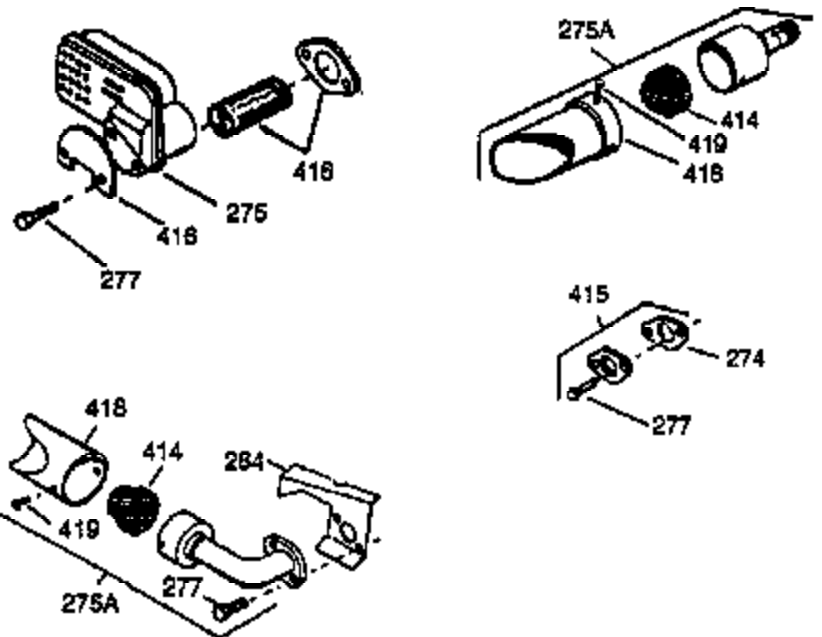

Ref #	Part Number	Qty	Description
37A	30322		Nut & Lockwasher, 8-32
64	650802		Screw, 1/4-20 x 5/8"
129	650727		Screw, 5/16-18 x 1-3/4 (Use as required)
131	650737		Screw, 1/4-20 x 1/2" (Use as required)
131	650738		Screw, 1/4-20 x 5/8 (Use as required)
222A			Pop Rivet (Can be purchased locally)
250B	33269A		Cover, Air cleaner
274	35865		Gasket, Exhaust
275	33280A		Muffler
277	650729		Screw, 5/16-18 x 3-3/16" (Use as required)
277	651002		Screw, 5/16-18 x 4-1/4" (Use as required)
290	29774		Fuel Line (Braided 8-1/4")(21cm)(As required)
290	30962		Fuel Line (Braided 32")(80cm)(As required)
292	26460		Fuel Line Clamp (Use as required)
298A	650664		Screw, 1/4-20 x 1-19/32"
298B	650456		Nut, Lock
300A	35634		Fuel Tank (Incl. 301, 369 & 372)
301A	410144B		Fuel Cap (White Plastic)(Standard) (Use as required) (1.5" I.D.)
301A	33032		Fuel Cap (Red Plastic) (Spurt Resistant, Low Profile) (Use as required) (1.5" I.D.)
301A	34210		Fuel Cap (Red Plastic) (Spurt Resistant, High Profile) (Use as required) (1.5" I.D.)
301A	35355		Fuel Cap (Red Plastic)(1.75" I.D.)
306	29673		* Gasket, Oil filler
338A	31291		Plug, Cover
339	35038		Spacer
339A	33892		Spacer
341	35090		Bracket, Tank
342A	29212		Screw, 1/4-28 x 7/16"
342	30063		Screw, Torx T-30, 1/4-20 x 1/2"
342	650830		Screw, 5/16-18 x 1-3/16"
368	33980		Strap, Fuel tank
369	33395		Elbow, Fuel strainer (Incl. 372)
372	33679		Bushing, Fuel fitting
405	35091A		Gasket, Tank strap
414	33323		Opt.Muffler Screen (Mini-Bike application)
415	730130		Kit, Exhaust adapter (Incl. 274 & 277)
418	33700		Cover & Tube, Muffler (use as required)
419	650578		Screw, 8-18 x 3/8" (use as required)
421	730226		SAE 5W30 4-Cycle Engine Oil (Quart)
422	35824		Muffler Optional