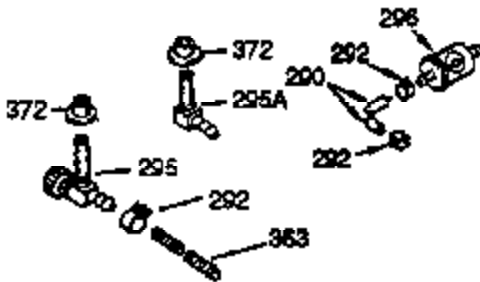

Ref #	Part Number	Qty	Description
37A	30322		Nut & Lockwasher, 8-32
64	650802		Screw, 1/4-20 x 5/8"
129	650727		Screw, 5/16-18 x 1-3/4 (Use as required)
131	650737		Screw, 1/4-20 x 1/2" (Use as required)
131	650738		Screw, 1/4-20 x 5/8 (Use as required)
222A			Pop Rivet (Can be purchased locally)
250B	33269A		Cover, Air cleaner
274	35865		Gasket, Exhaust
275	33280A		Muffler
277	650729		Screw, 5/16-18 x 3-3/16" (Use as required)
277	651002		Screw, 5/16-18 x 4-1/4" (Use as required)
290	29774		Fuel Line (Braided 8-1/4")(21cm)(As required)
290	30962		Fuel Line (Braided 32")(80cm)(As required)
292	26460		Fuel Line Clamp (Use as required)
298A	650664		Screw, 1/4-20 x 1-19/32"
298B	650456		Nut, Lock
300A	35634		Fuel Tank (Incl. 301, 369 & 372)
301A	410144B		Fuel Cap (White Plastic)(Standard) (Use as required) (1.5" I.D.)
301A	33032		Fuel Cap (Red Plastic) (Spurt Resistant, Low Profile) (Use as required) (1.5" I.D.)
301A	34210		Fuel Cap (Red Plastic) (Spurt Resistant, High Profile) (Use as required) (1.5" I.D.)
301A	35355		Fuel Cap (Red Plastic)(1.75" I.D.)
306	29673		* Gasket, Oil filler
338A	31291		Plug, Cover
339	35038		Spacer
339A	33892		Spacer
341	35090		Bracket, Tank
342A	29212		Screw, 1/4-28 x 7/16"
342	30063		Screw, Torx T-30, 1/4-20 x 1/2"
342	650830		Screw, 5/16-18 x 1-3/16"
368	33980		Strap, Fuel tank
369	33395		Elbow, Fuel strainer (Incl. 372)
372	33679		Bushing, Fuel fitting
405	35091A		Gasket, Tank strap
414	33323		Opt.Muffler Screen (Mini-Bike application)
415	730130		Kit, Exhaust adapter (Incl. 274 & 277)
418	33700		Cover & Tube, Muffler (use as required)
419	650578		Screw, 8-18 x 3/8" (use as required)
421	730226		SAE 5W30 4-Cycle Engine Oil (Quart)
422	35824		Muffler Optional