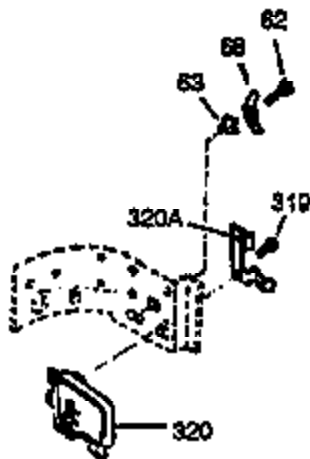

Ref #	Part Number	Qty	Description
37A	30322		Nut & Lockwasher, 8-32
64	650802		Screw, 1/4-20 x 5/8"
129	650727		Screw, 5/16-18 x 1-3/4 (Use as required)
131	650737		Screw, 1/4-20 x 1/2" (Use as required)
131	650738		Screw, 1/4-20 x 5/8 (Use as required)
222A			Pop Rivet (Can be purchased locally)
250B	33269A		Cover, Air cleaner
274	35865		Gasket, Exhaust
275	33280A		Muffler
277	650729		Screw, 5/16-18 x 3-3/16" (Use as required)
277	651002		Screw, 5/16-18 x 4-1/4" (Use as required)
290	29774		Fuel Line (Braided 8-1/4")(21cm)(As required)
290	30962		Fuel Line (Braided 32")(80cm)(As required)
292	26460		Fuel Line Clamp (Use as required)
298A	650664		Screw, 1/4-20 x 1-19/32"
298B	650456		Nut, Lock
300A	35634		Fuel Tank (Incl. 301, 369 & 372)
301A	410144B		Fuel Cap (White Plastic)(Standard) (Use as required) (1.5" I.D.)
301A	33032		Fuel Cap (Red Plastic) (Spurt Resistant, Low Profile) (Use as required) (1.5" I.D.)
301A	34210		Fuel Cap (Red Plastic) (Spurt Resistant, High Profile) (Use as required) (1.5" I.D.)
301A	35355		Fuel Cap (Red Plastic)(1.75" I.D.)
306	29673		* Gasket, Oil filler
338A	31291		Plug, Cover
339	35038		Spacer
339A	33892		Spacer
341	35090		Bracket, Tank
342A	29212		Screw, 1/4-28 x 7/16"
342	30063		Screw, Torx T-30, 1/4-20 x 1/2"
342	650830		Screw, 5/16-18 x 1-3/16"
368	33980		Strap, Fuel tank
369	33395		Elbow, Fuel strainer (Incl. 372)
372	33679		Bushing, Fuel fitting
405	35091A		Gasket, Tank strap
414	33323		Opt.Muffler Screen (Mini-Bike application)
415	730130		Kit, Exhaust adapter (Incl. 274 & 277)
418	33700		Cover & Tube, Muffler (use as required)
419	650578		Screw, 8-18 x 3/8" (use as required)
421	730226		SAE 5W30 4-Cycle Engine Oil (Quart)
422	35824		Muffler Optional