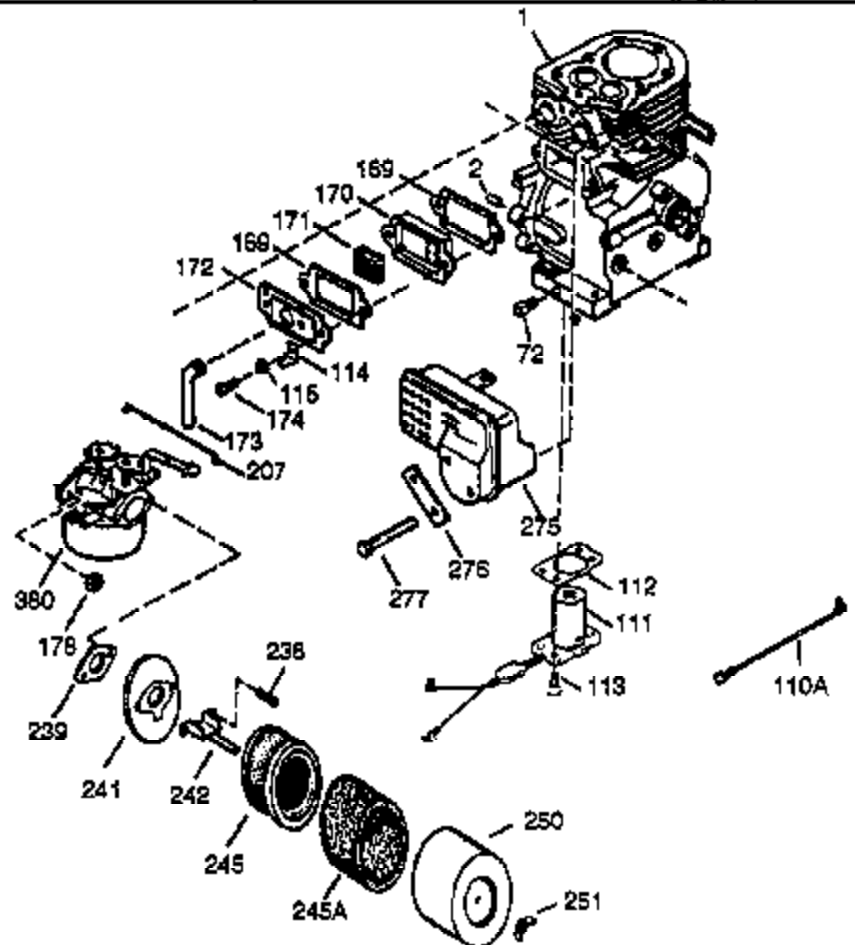

OPTIONAL MUFFLER
(QUIET)